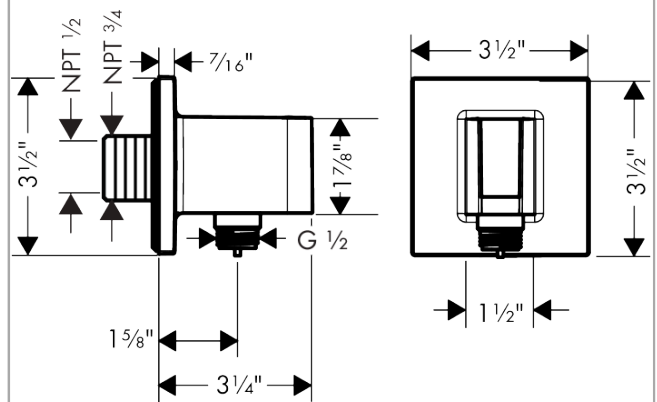

**AXOR ShowerSolutions**  
**Wall Outlet with Handshower Holder, Square**  
 Finish: **brushed gold optic** Part no. : **36734251**

**Description**

**Features**

- Metal housing with internal water supply made of plastic
- 1/2" NPT
- For shower hoses with a conical nut

**Item details**

List Price \$ 429.00

**Compliance / Sustainability**

**Product image**

**Scale drawing**

**AXOR ShowerSolutions**  
**Wall Outlet with Handshower Holder, Square**  
 Finish: brushed gold optic Part no. : 36734251

Exploded drawing

Year of production: >07/22

**AXOR ShowerSolutions**  
**Wall Outlet with Handshower Holder, Square**  
 Finish: **brushed gold optic** Part no. : **36734251**

**Spare parts list**

Year of production: >07/22

Pos.	Description	Part no.	Price	PU
1	mounting set	96179000	-	1
2	connecting thread G½	98933000	-	1
3	O-ring 11x2	98127000	-	1
4	seal	97530000	-	1
5	escutcheon	94693250	-	1
6	seal	94694000	-	1
7	shower holder, assy	94695250	-	1
8	null	93841000	-	1
9	set of non return valves DW 15	94074000	-	1