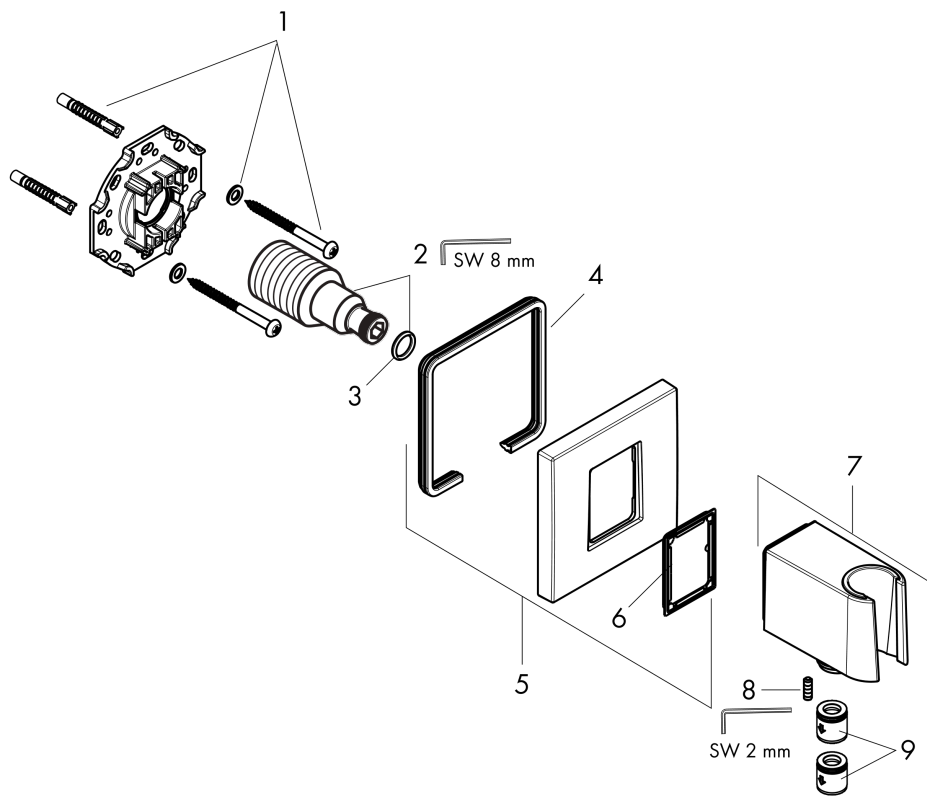

**AXOR ShowerSolutions**  
**Wall Outlet with Handshower Holder, Square**  
 Finish: **brushed gold optic** Part no. : **36734251**

**Description**

**Features**

- Metal housing with internal water supply made of plastic
- 1/2" NPT
- For shower hoses with a conical nut

**Item details**

List Price \$ 429.00

**Compliance / Sustainability**

**Product image**

**Scale drawing**

**AXOR ShowerSolutions**  
**Wall Outlet with Handshower Holder, Square**  
 Finish: brushed gold optic Part no. : 36734251

Exploded drawing

Year of production: >07/22

**AXOR ShowerSolutions**  
**Wall Outlet with Handshower Holder, Square**  
 Finish: **brushed gold optic** Part no. : **36734251**

**Spare parts list**

Year of production: >07/22

Pos.	Description	Part no.	Price	PU
1	mounting set	96179000	-	1
2	connecting thread G½	98933000	-	1
3	O-ring 11x2	98127000	-	1
4	seal	97530000	-	1
5	escutcheon	94693250	-	1
6	seal	94694000	-	1
7	shower holder, assy	94695250	-	1
8	null	93841000	-	1
9	set of non return valves DW 15	94074000	-	1