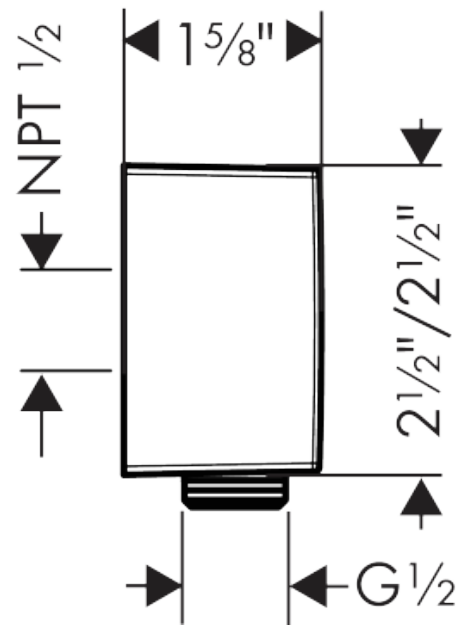

**AXOR ShowerSolutions**  
**Wall Outlet Square with Check Valves**  
 Finish: **chrome** Part no. : **36732001**

**Description**

**Features**

- For all 1/2" hoses
- G 1/2

**Item details**

List Price \$ 122.00

**Compliance / Sustainability**

**Product image**

**Scale drawing**

**AXOR ShowerSolutions**  
**Wall Outlet Square with Check Valves**  
 Finish: **chrome** Part no. : **36732001**

Exploded drawing

Year of production: >12/17