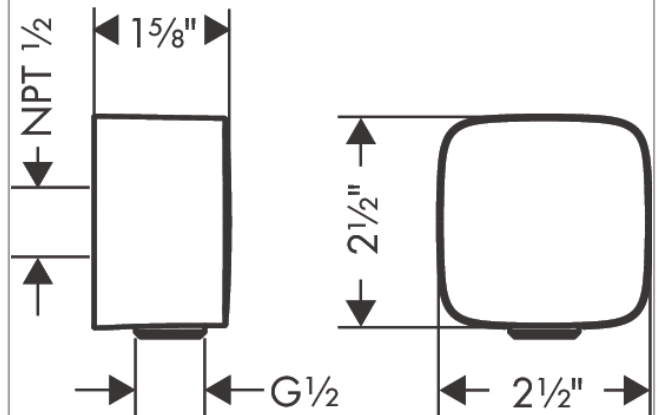

AXOR ShowerSolutions
Wall Outlet SoftSquare with Check Valves
 Finish: **chrome** Part no. : **36731001**

Description

Features

- For all 1/2" hoses
- Plastic connection angle
- G 1/2

Item details

List Price \$ 122.00

Compliance / Sustainability

Product image

Scale drawing

AXOR ShowerSolutions
Wall Outlet SoftSquare with Check Valves
Finish: **chrome** Part no. : **36731001**

Exploded drawing

Year of production: >12/17