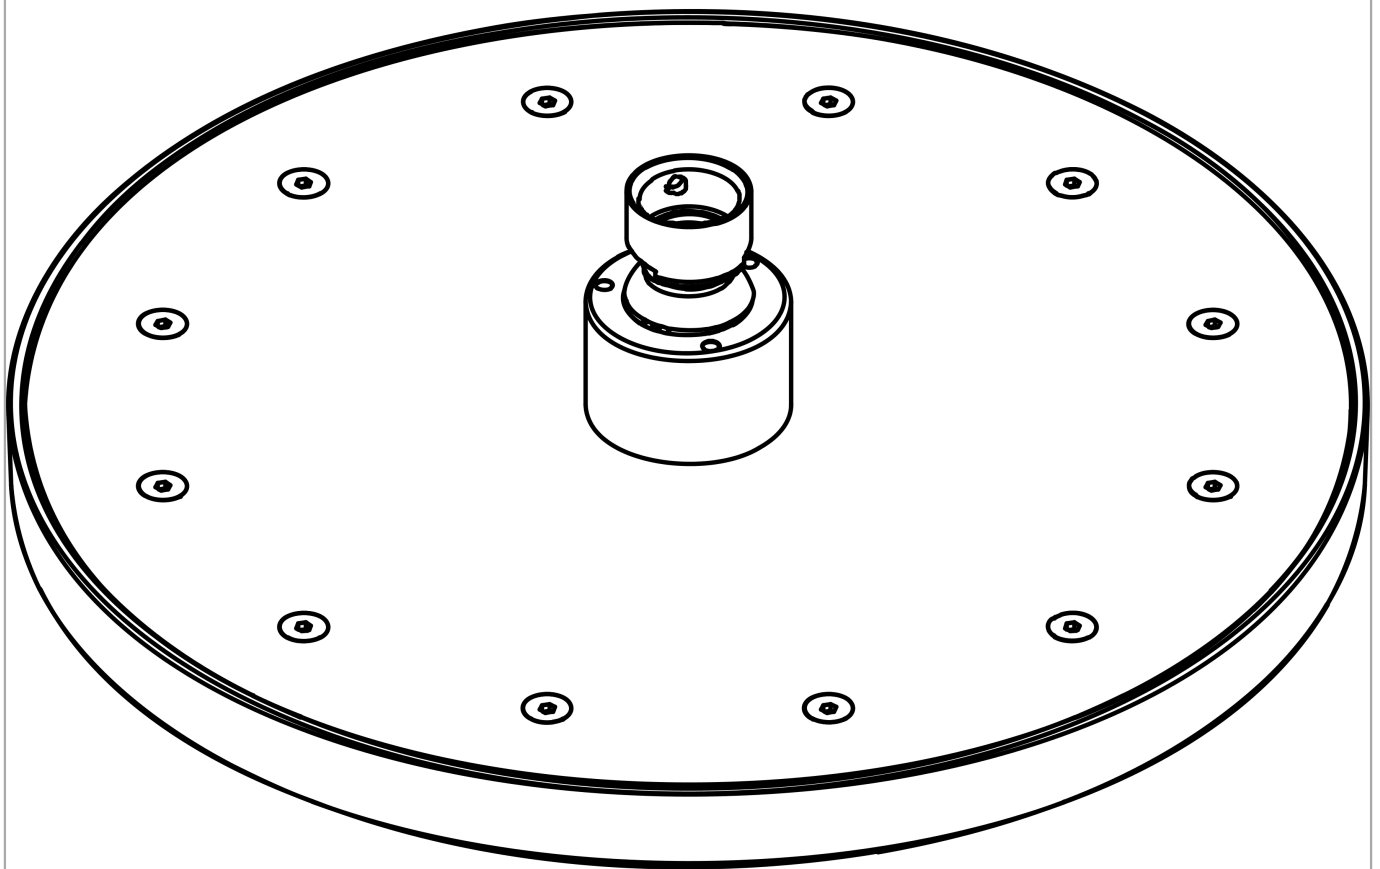

AXOR ShowerSolutions
Showerhead 245 1-Jet 1.5 GPM
 Finish: **matte black** Part no. : **35386671**

Description

Features

- Shower head size: 9.65"
- Spray modes: Rain
- Max. flow: 1.5 GPM (5.7 L/Min)
- Showerhead removable for cleaning

Item details

List Price \$ 1,122.00

Technology

Compliance / Sustainability

Product image

Scale drawing

AXOR ShowerSolutions
 Showerhead 245 1-Jet 1.5 GPM
 Finish: matte black Part no. : 35386671

Exploded drawing

Year of production: >07/22

AXOR ShowerSolutions
Showerhead 245 1-Jet 1.5 GPM
 Finish: **matte black** Part no. : **35386671**

Spare parts list

Year of production: >07/22

Pos.	Description	Part no.	Price	PU
1	filter packing	94246000	-	1
2	lock washer	98942001	-	1