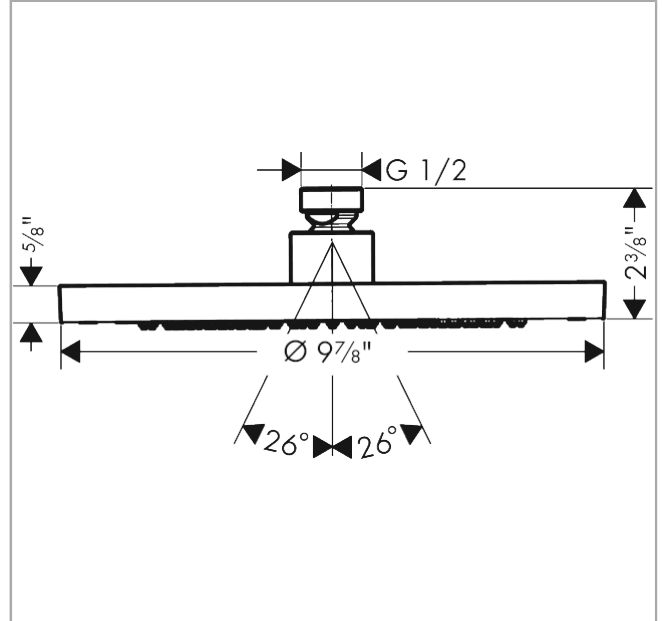

AXOR ShowerSolutions
Showerhead 245 1-Jet 1.5 GPM
 Finish: **matte black** Part no. : **35386671**

Description

Features

- Shower head size: 9.65"
- Spray modes: Rain
- Max. flow: 1.5 GPM (5.7 L/Min)
- Showerhead removable for cleaning

Item details

List Price \$ 1,122.00

Technology

Compliance / Sustainability

Product image

Scale drawing

AXOR ShowerSolutions
 Showerhead 245 1-Jet 1.5 GPM
 Finish: matte black Part no. : 35386671

Exploded drawing

Year of production: >07/22

AXOR ShowerSolutions
Showerhead 245 1-Jet 1.5 GPM
 Finish: **matte black** Part no. : **35386671**

Spare parts list

Year of production: >07/22

Pos.	Description	Part no.	Price	PU
1	filter packing	94246000	-	1
2	lock washer	98942001	-	1