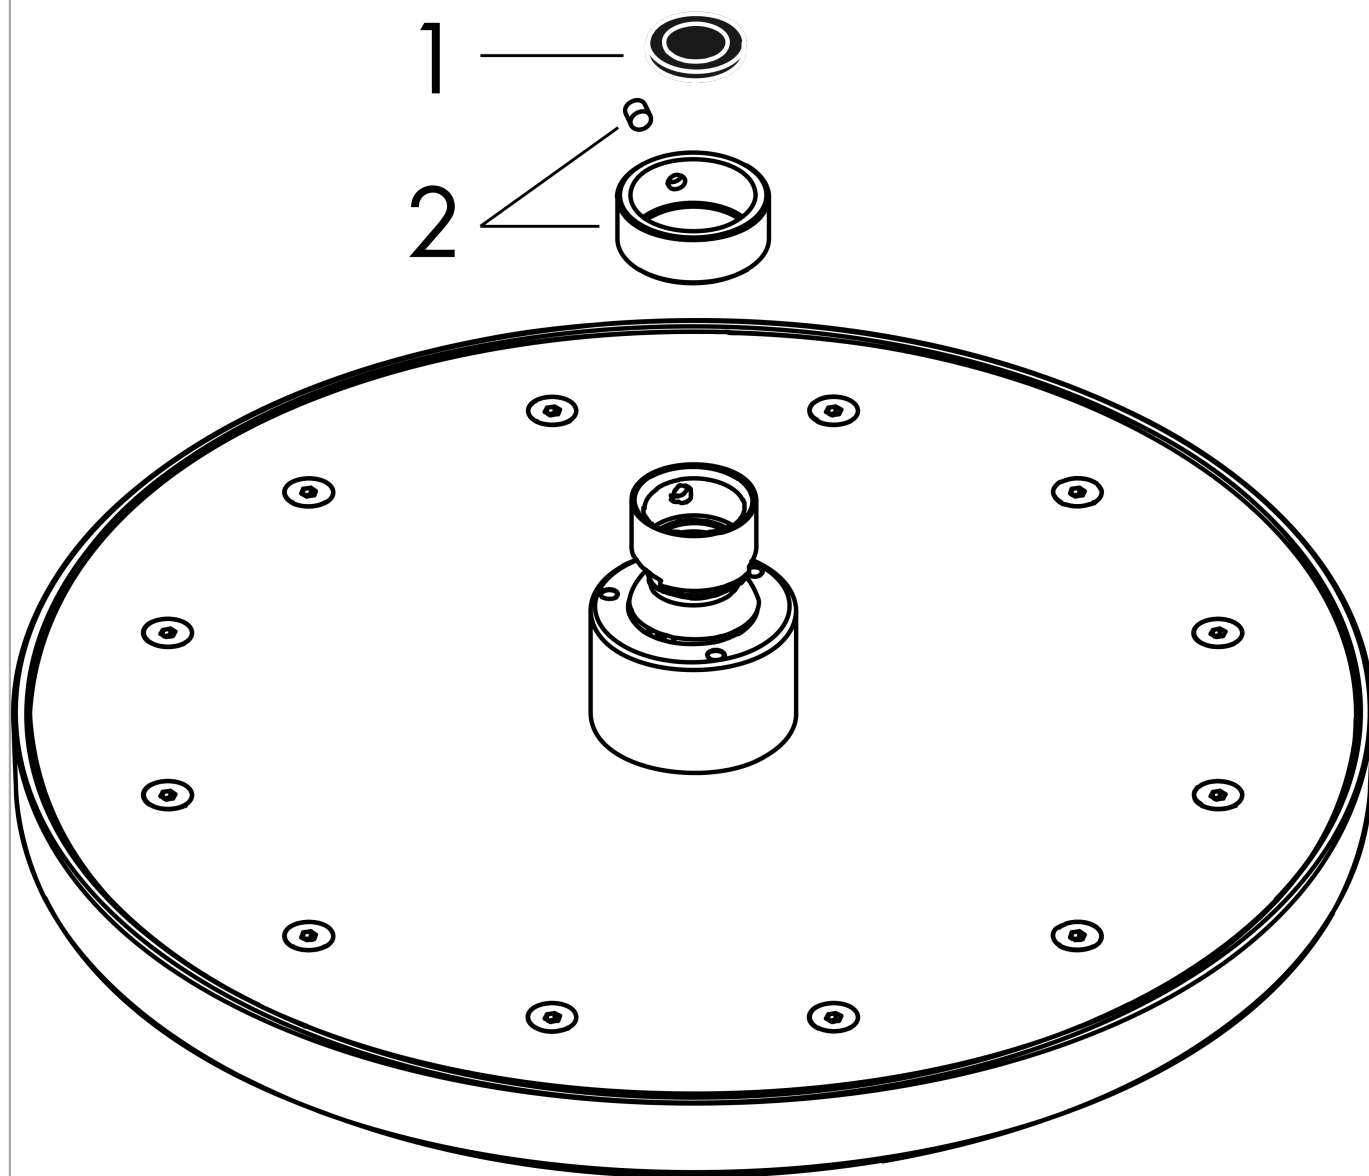

**AXOR ShowerSolutions**  
**Showerhead 245 1-Jet 1.5 GPM**  
 Finish: **brushed black chrome** Part no. : **35386341**

**Description**

**Features**

- Shower head size: 9.65"
- Spray modes: Rain
- Max. flow: 1.5 GPM (5.7 L/Min)
- Showerhead removable for cleaning

**Item details**

List Price \$ 1,122.00

**Technology**

**Compliance / Sustainability**

**Product image**

**Scale drawing**

AXOR ShowerSolutions  
 Showerhead 245 1-Jet 1.5 GPM  
 Finish: brushed black chrome

Part no. : 35386341

Exploded drawing

Year of production: >07/22

**AXOR ShowerSolutions**  
**Showerhead 245 1-Jet 1.5 GPM**

Finish: **brushed black chrome** Part no. : **35386341**

**Spare parts list**

Year of production: >07/22