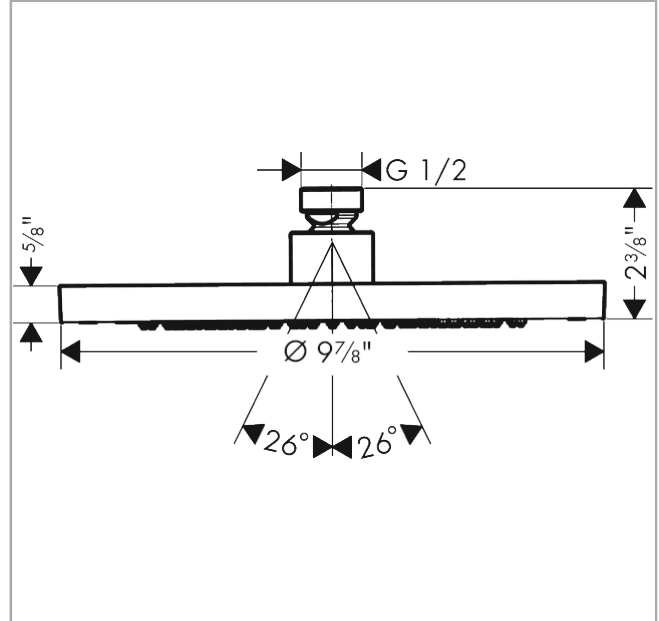

**AXOR ShowerSolutions**  
**Showerhead 245 1-Jet 1.5 GPM**  
 Finish: **brushed black chrome** Part no. : **35386341**

**Description**

**Features**

- Shower head size: 9.65"
- Spray modes: Rain
- Max. flow: 1.5 GPM (5.7 L/Min)
- Showerhead removable for cleaning

**Item details**

List Price \$ 1,122.00

**Technology**

**Compliance / Sustainability**

**Product image**

**Scale drawing**

AXOR ShowerSolutions  
 Showerhead 245 1-Jet 1.5 GPM  
 Finish: brushed black chrome

Part no. : 35386341

Exploded drawing

Year of production: >07/22

**AXOR ShowerSolutions**  
**Showerhead 245 1-Jet 1.5 GPM**

Finish: **brushed black chrome** Part no. : **35386341**

**Spare parts list**

Year of production: >07/22

Pos.	Description	Part no.	Price	PU
1	filter packing	94246000	-	1
2	lock washer	98942001	-	1