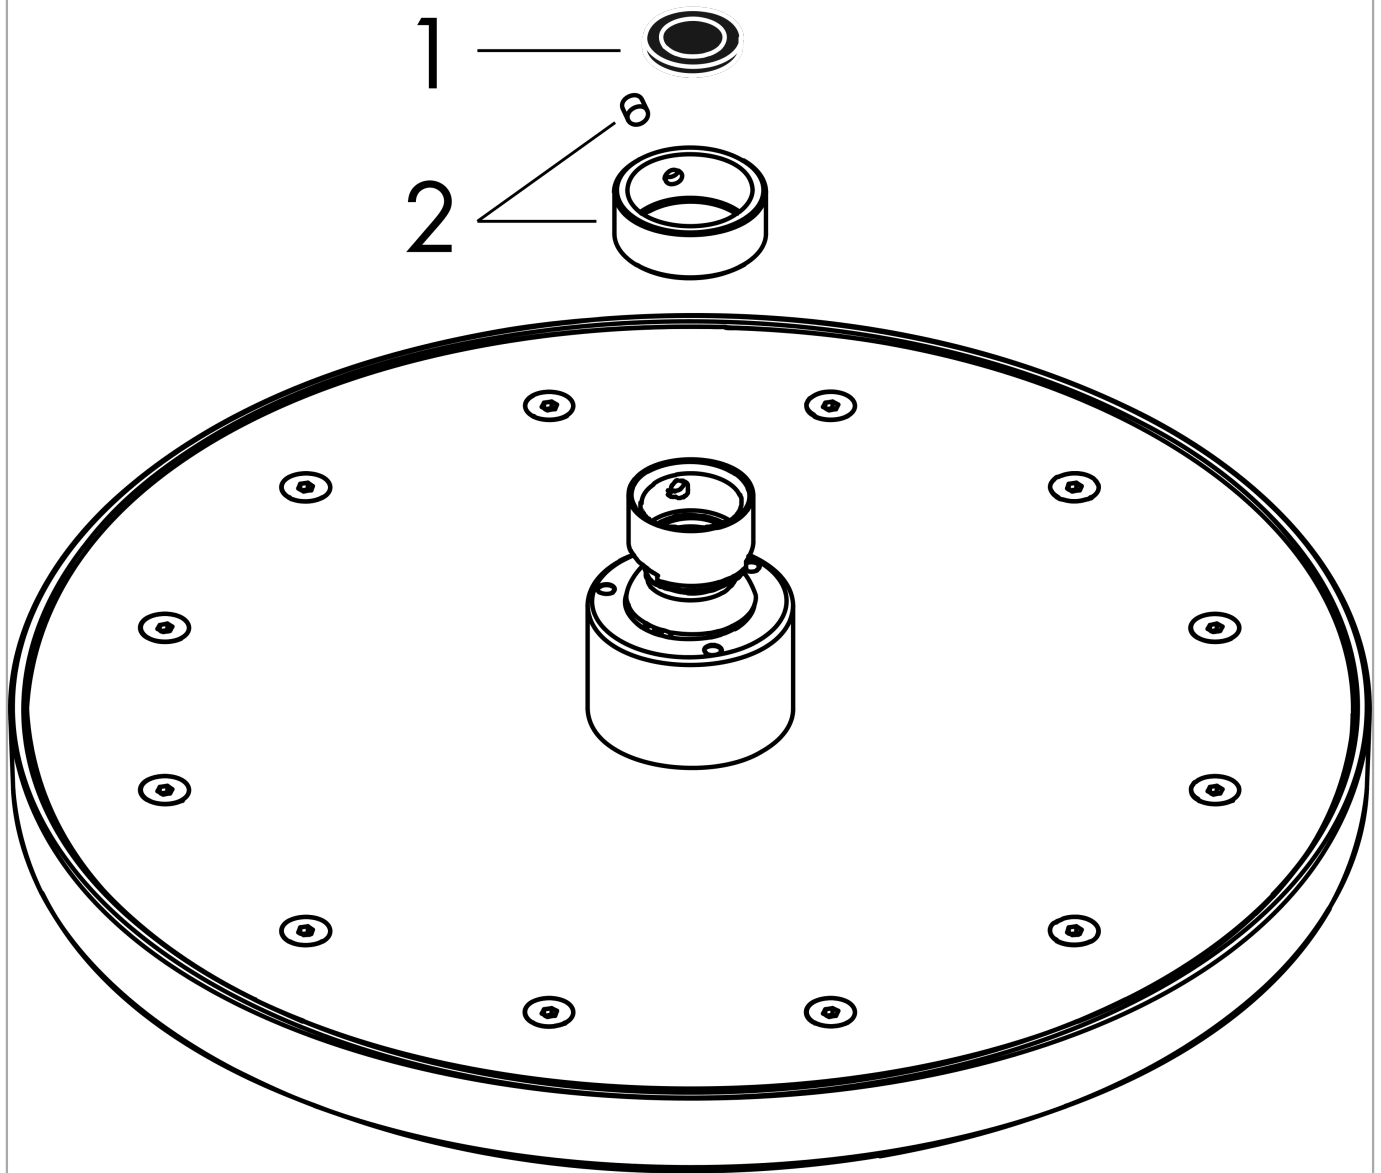

AXOR ShowerSolutions
Showerhead 245 1-Jet 1.5 GPM
 Finish: **brushed gold optic** Part no. : **35386251**

Description

Features

- Shower head size: 9.65"
- Spray modes: Rain
- Max. flow: 1.5 GPM (5.7 L/Min)
- Showerhead removable for cleaning

Item details

List Price \$ 1,122.00

Technology

Compliance / Sustainability

Product image

Scale drawing

AXOR ShowerSolutions
Showerhead 245 1-Jet 1.5 GPM
Finish: brushed gold optic Part no. : 35386251

Exploded drawing

Year of production: >07/22

AXOR ShowerSolutions
Showerhead 245 1-Jet 1.5 GPM
 Finish: **brushed gold optic** Part no. : **35386251**

Spare parts list

Year of production: >07/22

Pos.	Description	Part no.	Price	PU
1	filter packing	94246000	-	1
2	lock washer	98942001	-	1