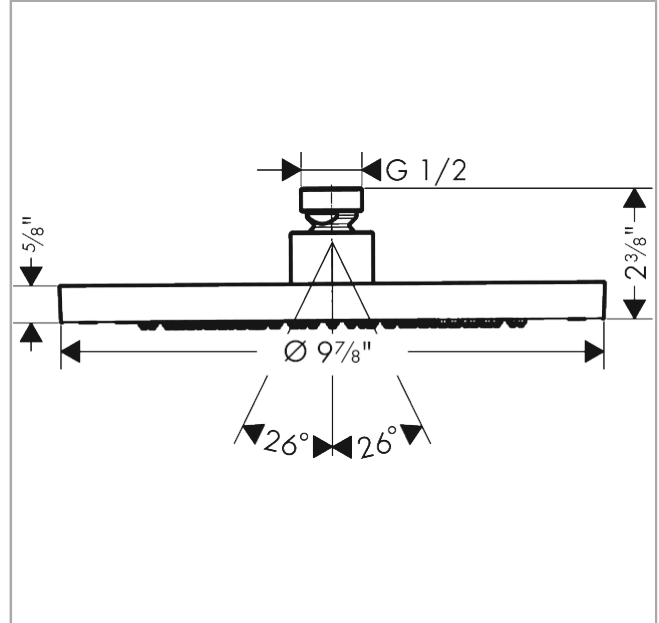

AXOR ShowerSolutions
Showerhead 245 1-Jet 1.5 GPM
 Finish: **brushed gold optic** Part no. : **35386251**

Description

Features

- Shower head size: 9.65"
- Spray modes: Rain
- Max. flow: 1.5 GPM (5.7 L/Min)
- Showerhead removable for cleaning

Item details

List Price \$ 1,122.00

Technology

Compliance / Sustainability

Product image

Scale drawing

AXOR ShowerSolutions
Showerhead 245 1-Jet 1.5 GPM
Finish: brushed gold optic Part no. : 35386251

Exploded drawing

Year of production: >07/22

AXOR ShowerSolutions
Showerhead 245 1-Jet 1.5 GPM
 Finish: **brushed gold optic** Part no. : **35386251**

Spare parts list

Year of production: >07/22

Pos.	Description	Part no.	Price	PU
1	filter packing	94246000	-	1
2	lock washer	98942001	-	1