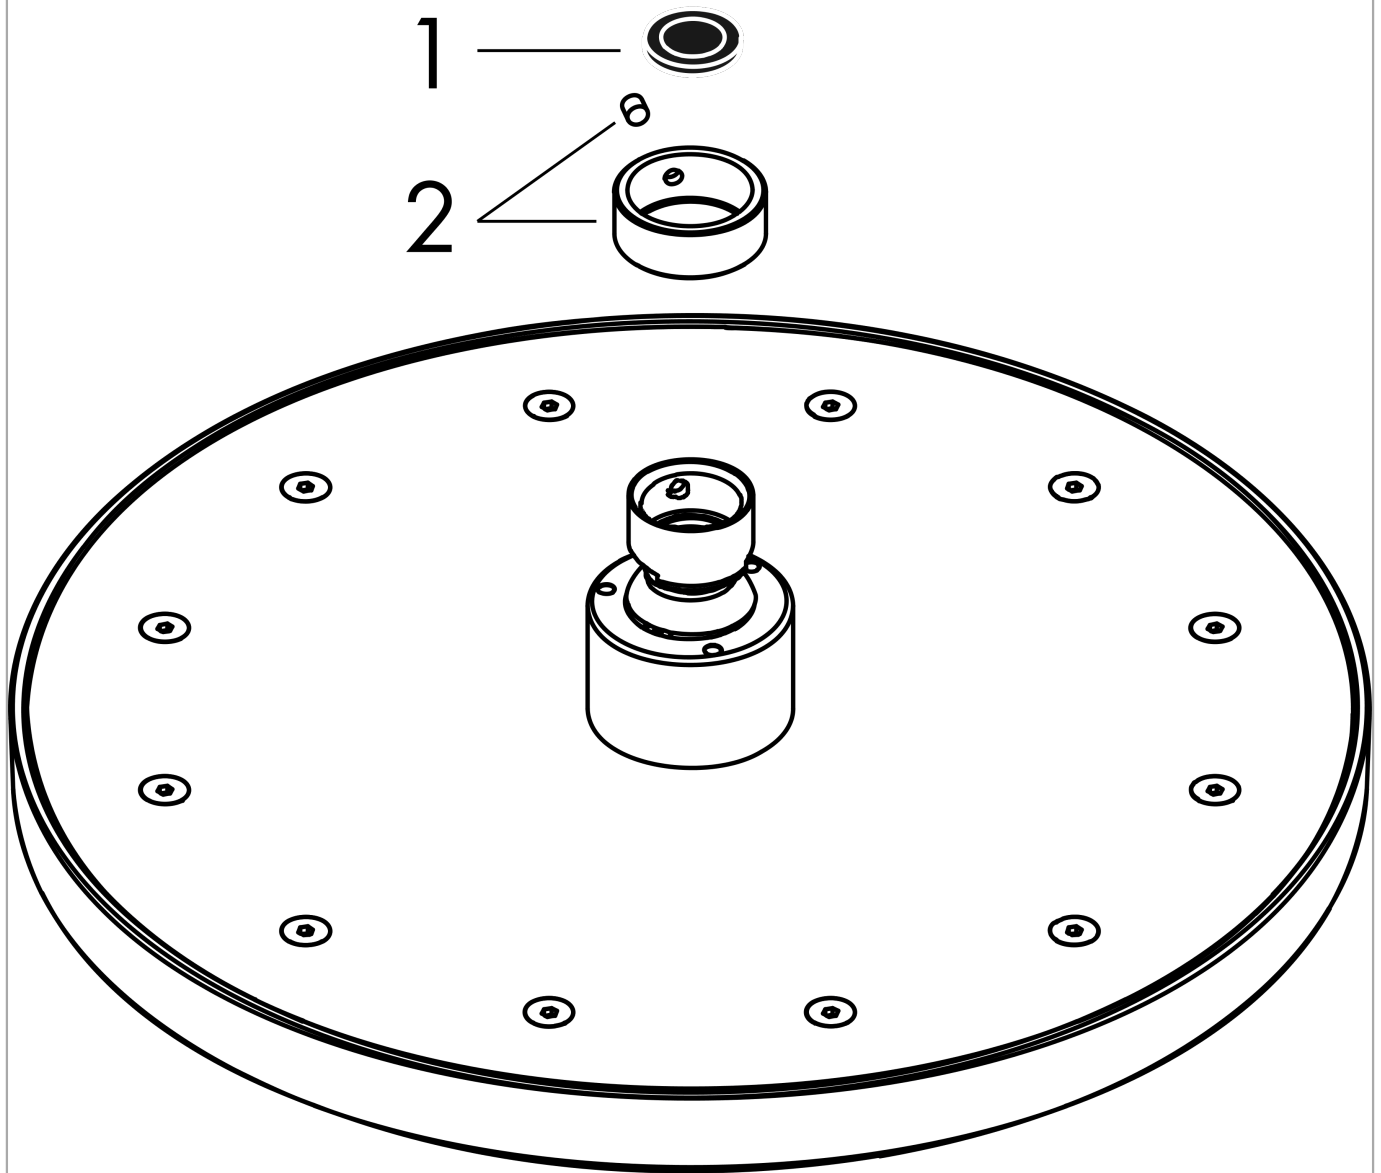

AXOR ShowerSolutions
Showerhead 245 1-Jet 1.5 GPM
 Finish: **chrome** Part no. : **35386001**

Description

Features

- Shower head size: 9.65"
- Spray modes: Rain
- Max. flow: 1.5 GPM (5.7 L/Min)
- Showerhead removable for cleaning

Item details

List Price \$ 850.00

Technology

Compliance / Sustainability

Product image

Scale drawing

AXOR ShowerSolutions
Showerhead 245 1-Jet 1.5 GPM
Finish: chrome Part no. : 35386001

Exploded drawing

Year of production: >07/22

AXOR ShowerSolutions
Showerhead 245 1-Jet 1.5 GPM
 Finish: **chrome** Part no. : **35386001**

Spare parts list

Year of production: >07/22

| Pos. | Description | Part no. | Price | PU |
|-------------|--------------------|-----------------|--------------|-----------|
| 1 | filter packing | 94246000 | - | 1 |
| 2 | lock washer | 98942001 | - | 1 |