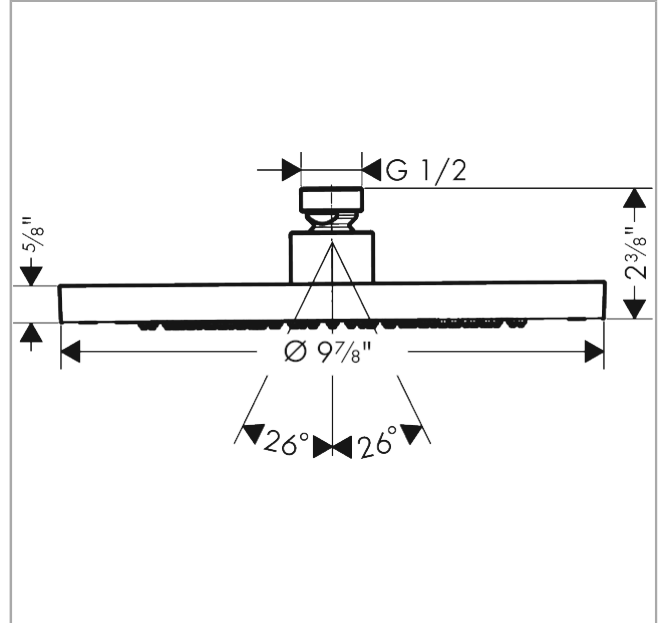

AXOR ShowerSolutions
Showerhead 245 1-Jet 1.5 GPM
 Finish: **chrome** Part no. : **35386001**

Description

Features

- Shower head size: 9.65"
- Spray modes: Rain
- Max. flow: 1.5 GPM (5.7 L/Min)
- Showerhead removable for cleaning

Item details

List Price \$ 850.00

Technology

Compliance / Sustainability

Product image

Scale drawing

AXOR ShowerSolutions
Showerhead 245 1-Jet 1.5 GPM
Finish: chrome Part no. : 35386001

Exploded drawing

Year of production: >07/22

AXOR ShowerSolutions
Showerhead 245 1-Jet 1.5 GPM
 Finish: **chrome** Part no. : **35386001**

Spare parts list

Year of production: >07/22

| Pos. | Description | Part no. | Price | PU |
|-------------|--------------------|-----------------|--------------|-----------|
| 1 | filter packing | 94246000 | - | 1 |
| 2 | lock washer | 98942001 | - | 1 |