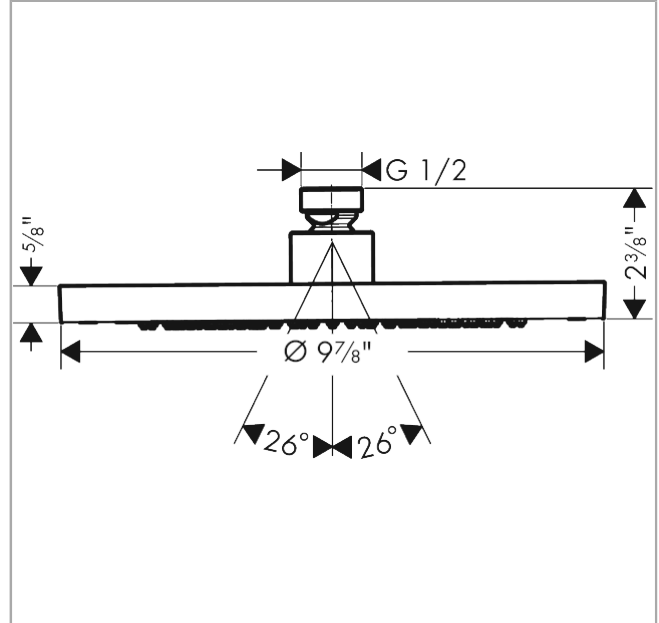

AXOR ShowerSolutions
Showerhead 245 1-Jet 1.75 GPM
 Finish: **chrome** Part no. : **35385001**

Description

Features

- Shower head size: 9.65"
- Spray modes: Rain
- Max. flow: 1.75 GPM (6.6 L/Min)
- Showerhead removable for cleaning

Item details

List Price \$ 850.00

Technology

Compliance / Sustainability

Product image

Scale drawing

AXOR ShowerSolutions
Showerhead 245 1-Jet 1.75 GPM
Finish: chrome Part no. : 35385001

Exploded drawing

Year of production: >07/22

AXOR ShowerSolutions
Showerhead 245 1-Jet 1.75 GPM
 Finish: **chrome** Part no. : **35385001**

Spare parts list

Year of production: >07/22

Pos.	Description	Part no.	Price	PU
1	filter packing	94246000	-	1
2	lock washer	98942000	-	1