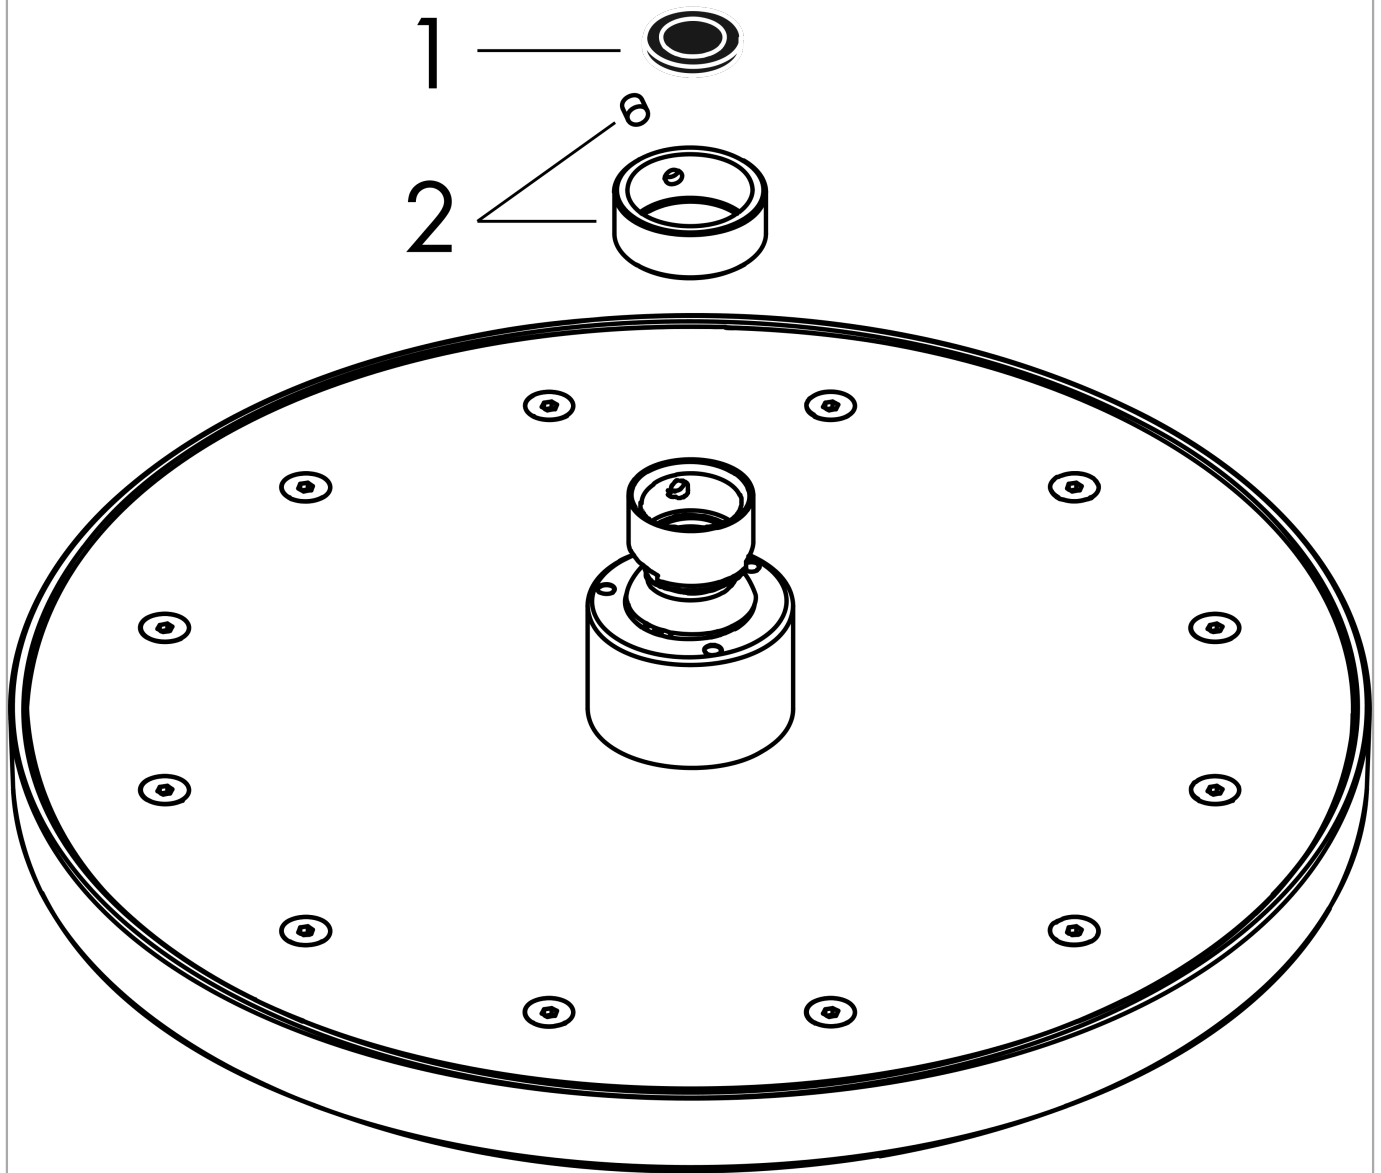

AXOR ShowerSolutions
Showerhead 245 1-Jet 1.75 GPM
 Finish: **chrome** Part no. : **35385001**

Description

Features

- Shower head size: 9.65"
- Spray modes: Rain
- Max. flow: 1.75 GPM (6.6 L/Min)
- Showerhead removable for cleaning

Item details

List Price \$ 850.00

Technology

Compliance / Sustainability

Product image

Scale drawing

AXOR ShowerSolutions
Showerhead 245 1-Jet 1.75 GPM
Finish: chrome Part no. : 35385001

Exploded drawing

Year of production: >07/22

AXOR ShowerSolutions
Showerhead 245 1-Jet 1.75 GPM
 Finish: **chrome** Part no. : **35385001**

Spare parts list

Year of production: >07/22

Pos.	Description	Part no.	Price	PU
1	filter packing	94246000	-	1
2	lock washer	98942000	-	1