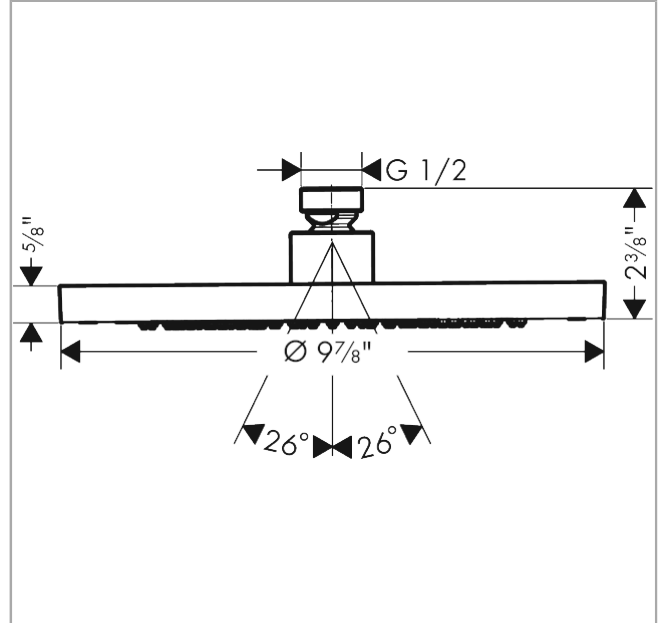

AXOR ShowerSolutions
Showerhead 245 1-Jet 2.5 GPM
 Finish: **chrome** Part no. : **35384001**

Description

Features

- Shower head size: 9.65"
- Spray modes: Rain
- Max. flow: 2.5 GPM (9.5 L/Min)
- Spray face removable for cleaning

Item details

List Price \$ 850.00

Technology

Compliance / Sustainability

Product image

Scale drawing

AXOR ShowerSolutions
Showerhead 245 1-Jet 2.5 GPM
Finish: chrome Part no. : 35384001

Exploded drawing

Year of production: >07/22

AXOR ShowerSolutions
Showerhead 245 1-Jet 2.5 GPM
 Finish: **chrome** Part no. : **35384001**

Spare parts list

Year of production: >07/22

Pos.	Description	Part no.	Price	PU
1	filter packing	94246000	-	1
2	lock washer	98942000	-	1