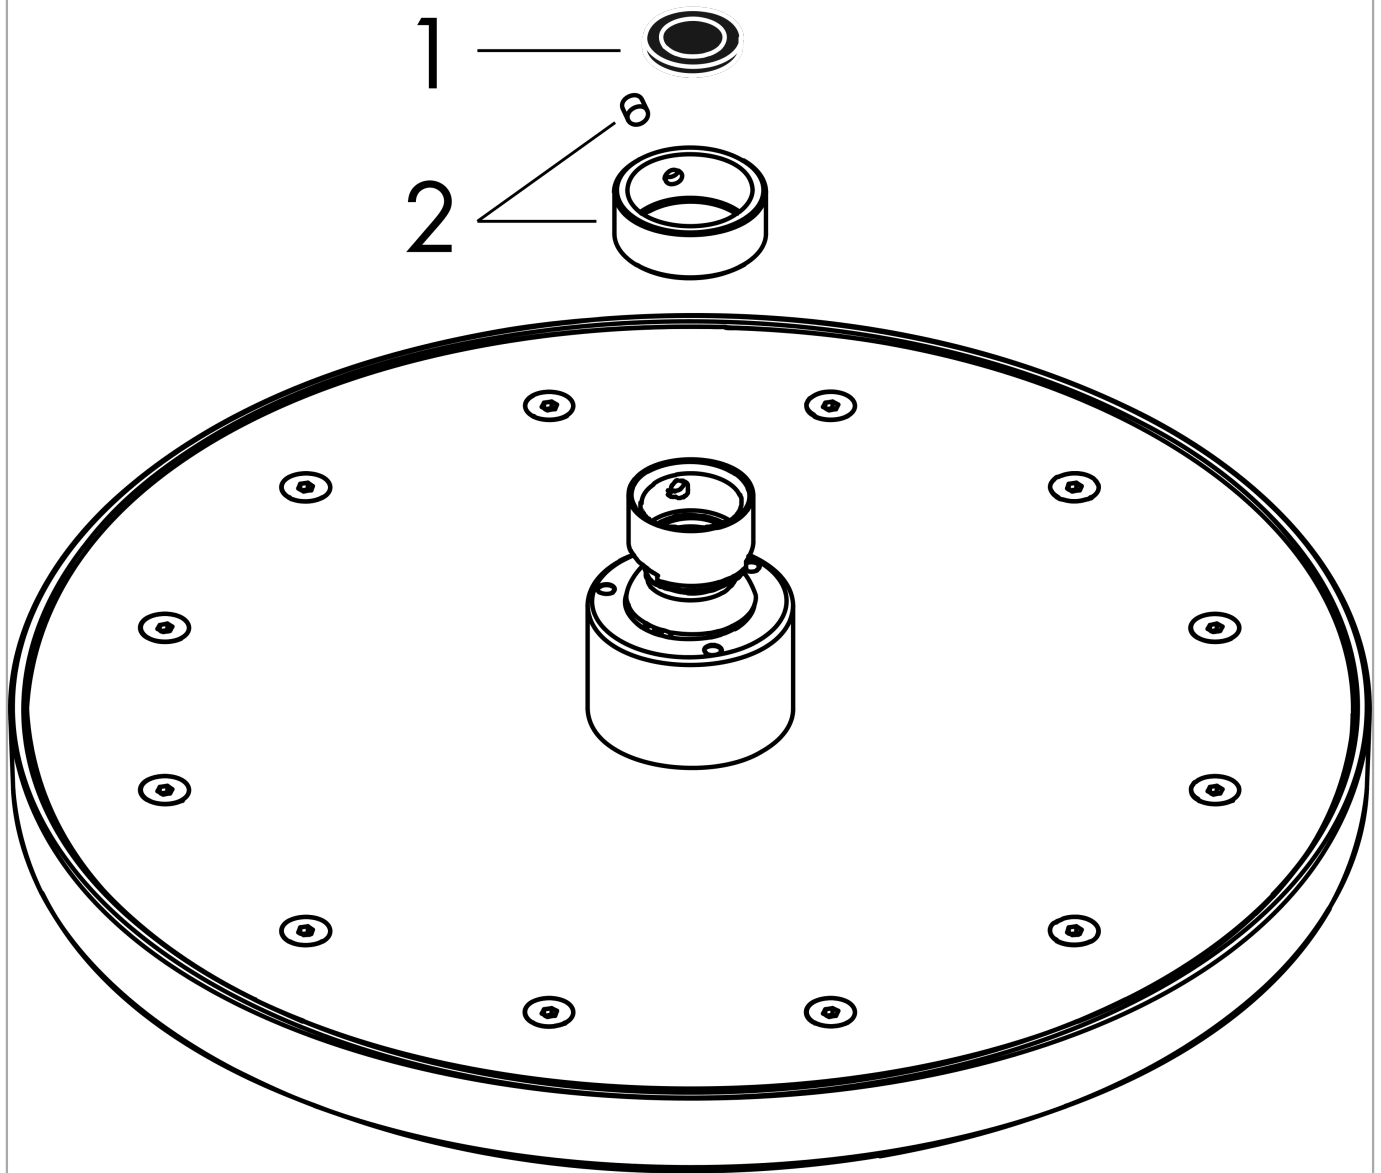

AXOR ShowerSolutions
Showerhead 245 1-Jet 2.5 GPM
 Finish: **chrome** Part no. : **35384001**

Description

Features

- Shower head size: 9.65"
- Spray modes: Rain
- Max. flow: 2.5 GPM (9.5 L/Min)
- Spray face removable for cleaning

Item details

List Price \$ 850.00

Technology

Compliance / Sustainability

Product image

Scale drawing

AXOR ShowerSolutions
Showerhead 245 1-Jet 2.5 GPM
Finish: chrome Part no. : 35384001

Exploded drawing

Year of production: >07/22

AXOR ShowerSolutions
Showerhead 245 1-Jet 2.5 GPM
 Finish: **chrome** Part no. : **35384001**

Spare parts list

Year of production: >07/22

Pos.	Description	Part no.	Price	PU
1	filter packing	94246000	-	1
2	lock washer	98942000	-	1