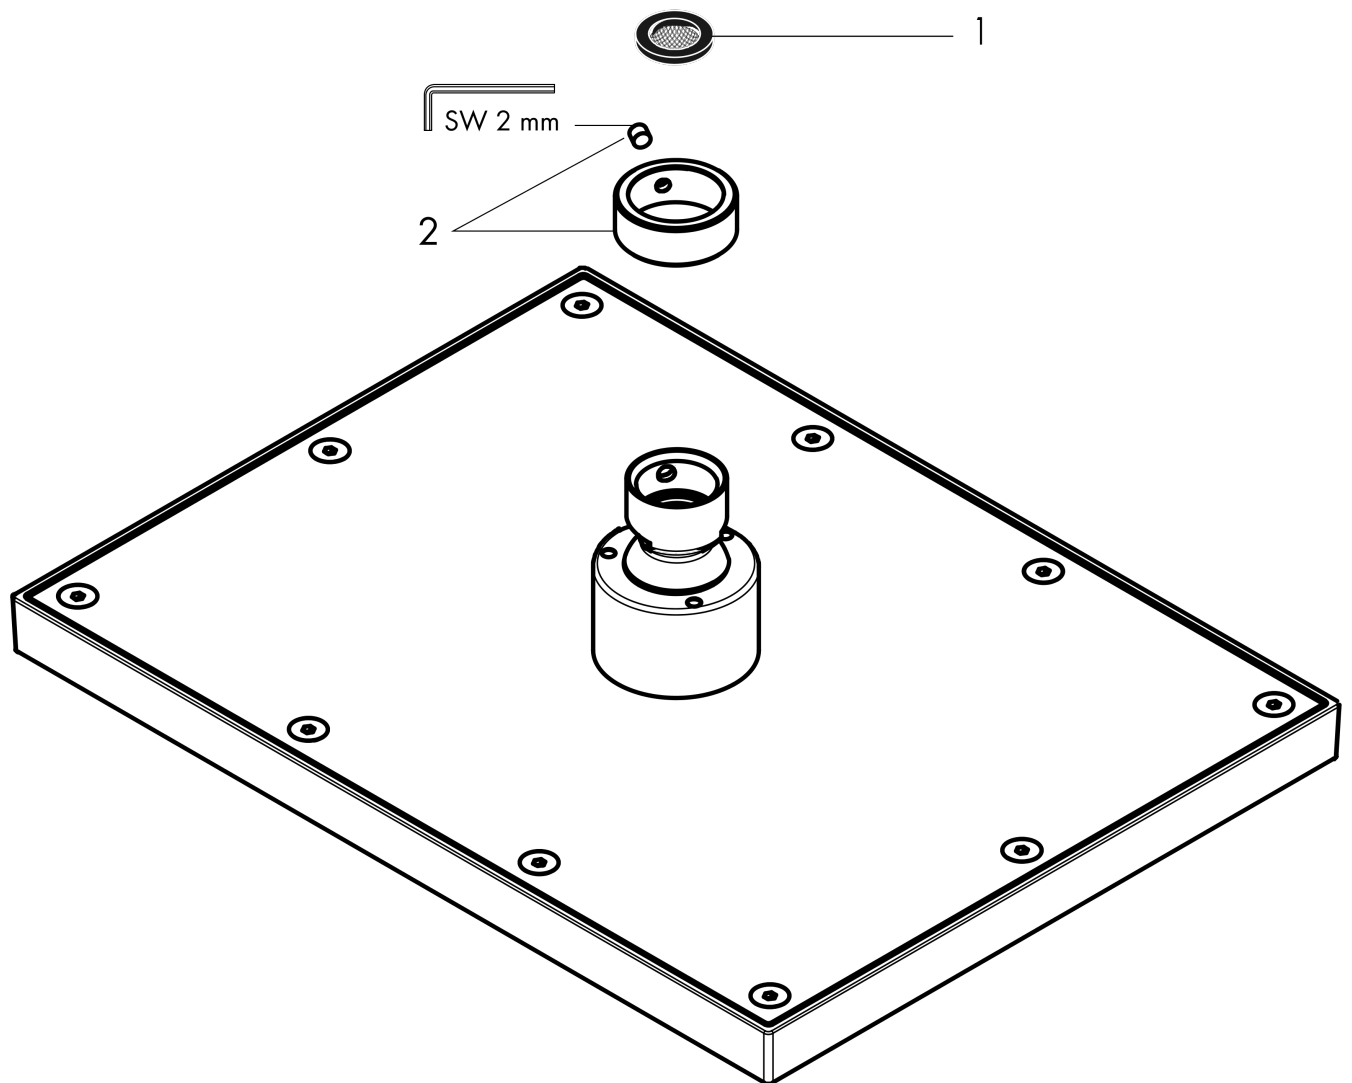

AXOR ShowerSolutions

Showerhead 245/185 1-Jet, 1.5 GPM

Finish: **brushed nickel** Part no. : **35372821**

Description

Features

- Shower head size: 9.64" x 7.28"
- Spray modes: Rain
- Max. flow: 1.5 GPM (5.7 L/Min)
- Spray face finish: Fully-finished matching spray face
- Showerhead removable for cleaning

Item details

List Price \$ 1,122.00

Technology

Compliance / Sustainability

Product image

Scale drawing

AXOR ShowerSolutions
 Showerhead 245/185 1-Jet, 1.5 GPM
 Finish: brushed nickel Part no. : 35372821

Exploded drawing

Year of production: >07/22

AXOR ShowerSolutions
Showerhead 245/185 1-Jet, 1.5 GPM
 Finish: brushed nickel Part no. : 35372821

Spare parts list

Year of production: >07/22

Pos.	Description	Part no.	Price	PU
1	filter packing	94246000	-	1
2	lock washer	98942821	-	1