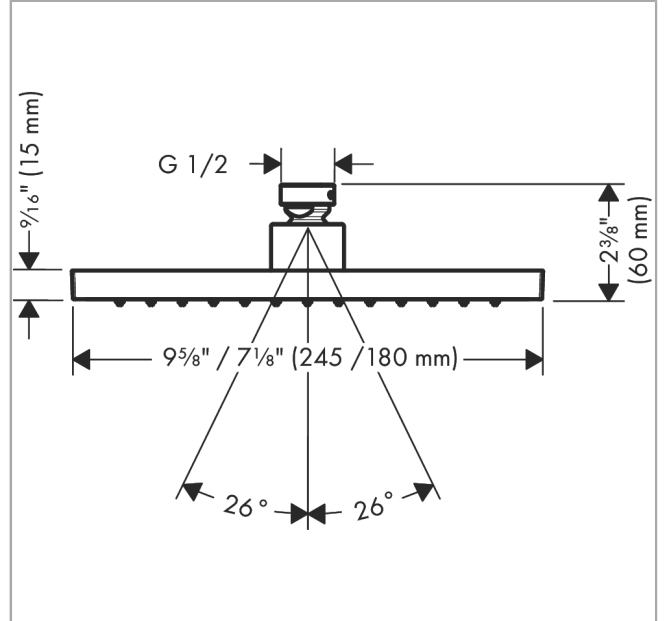

AXOR ShowerSolutions

Showerhead 245/185 1-Jet, 1.5 GPM

Finish: **brushed nickel** Part no. : **35372821**

Description

Features

- Shower head size: 9.64" x 7.28"
- Spray modes: Rain
- Max. flow: 1.5 GPM (5.7 L/Min)
- Spray face finish: Fully-finished matching spray face
- Showerhead removable for cleaning

Item details

List Price \$ 1,122.00

Technology

Compliance / Sustainability

Product image

Scale drawing

AXOR ShowerSolutions
 Showerhead 245/185 1-Jet, 1.5 GPM
 Finish: brushed nickel Part no. : 35372821

Exploded drawing

Year of production: >07/22

AXOR ShowerSolutions
Showerhead 245/185 1-Jet, 1.5 GPM
 Finish: brushed nickel Part no. : 35372821

Spare parts list

Year of production: >07/22

Pos.	Description	Part no.	Price	PU
1	filter packing	94246000	-	1
2	lock washer	98942821	-	1