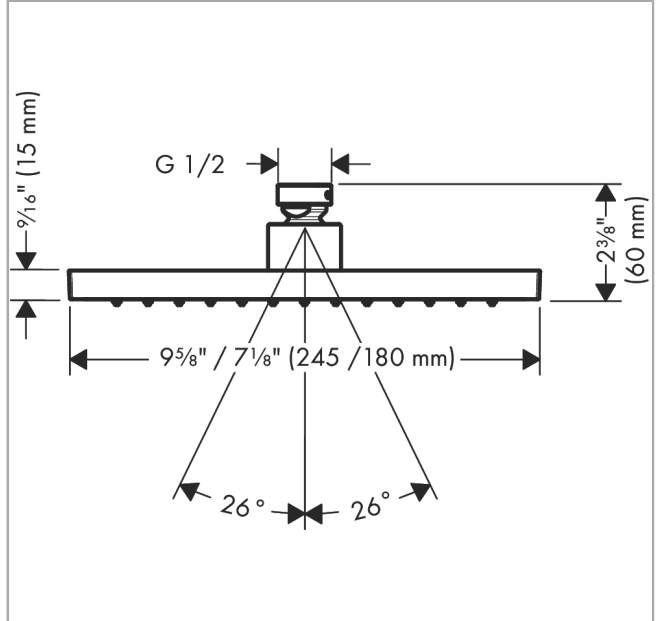

AXOR ShowerSolutions
Showerhead 245/185 1-Jet, 1.5 GPM
 Finish: **chrome** Part no. : **35372001**

Description

Features

- Shower head size: 9.64" x 7.28"
- Spray modes: Rain
- Max. flow: 1.5 GPM (5.7 L/Min)
- Spray face finish: Fully-finished matching spray face
- Showerhead removable for cleaning

Item details

List Price \$ 850.00

Technology

Compliance / Sustainability

Product image

Scale drawing

AXOR ShowerSolutions
Showerhead 245/185 1-Jet, 1.5 GPM
Finish: chrome Part no. : 35372001

Exploded drawing

Year of production: >07/22

AXOR ShowerSolutions
Showerhead 245/185 1-Jet, 1.5 GPM
 Finish: **chrome** Part no. : **35372001**

Spare parts list

Year of production: >07/22

Pos.	Description	Part no.	Price	PU
1	filter packing	94246000	-	1
2	lock washer	98942001	-	1