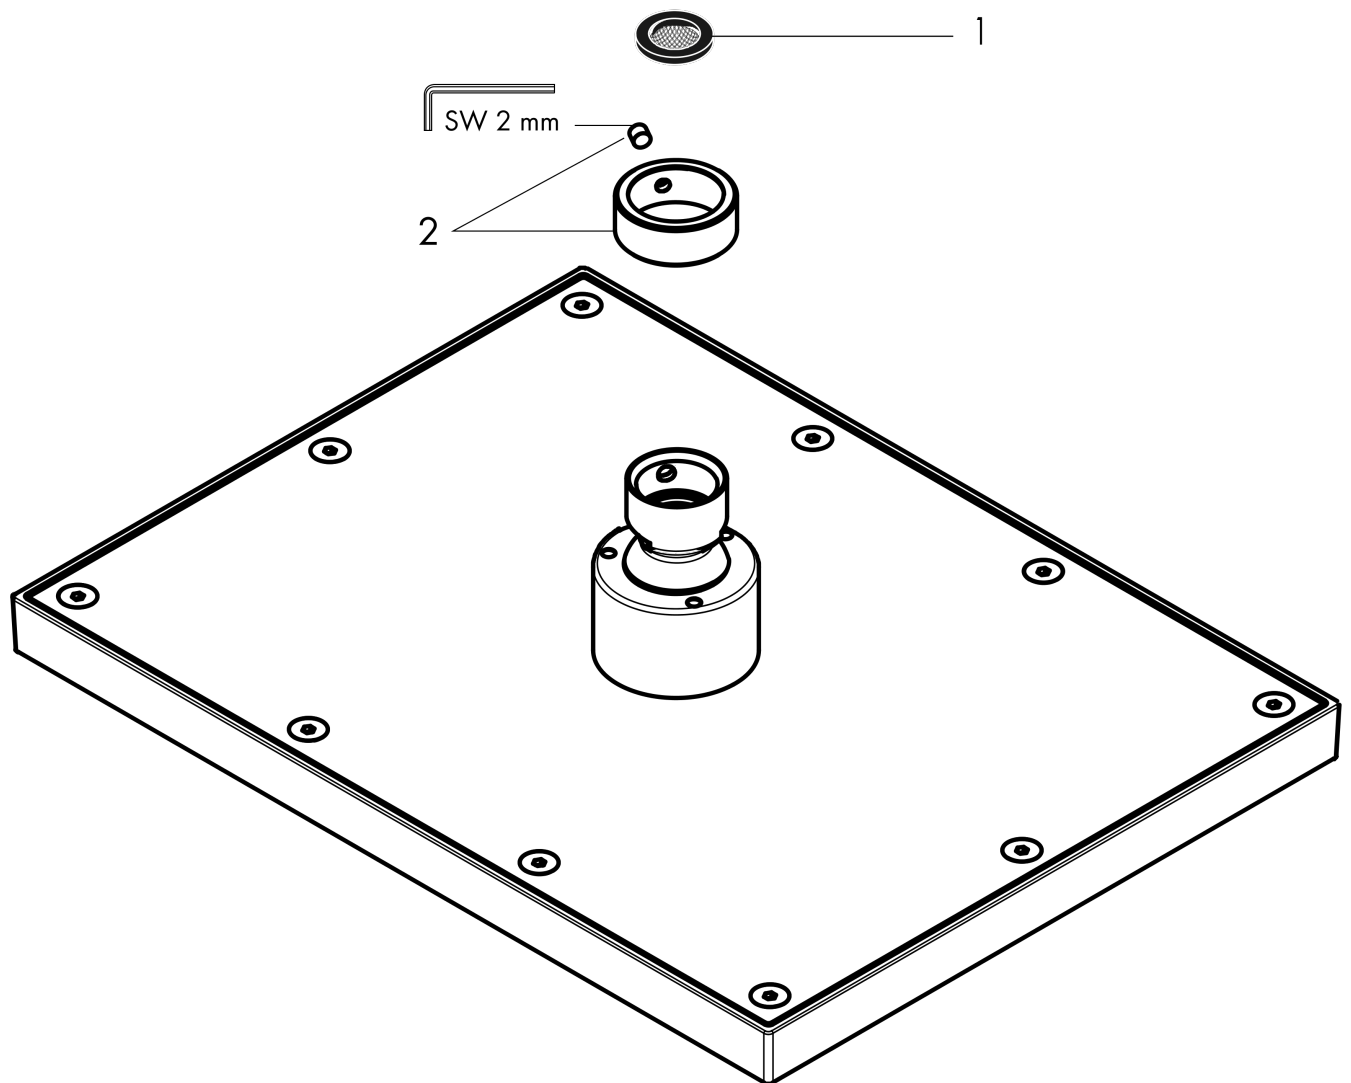

AXOR ShowerSolutions
Showerhead 245/185 1-Jet, 1.5 GPM
 Finish: **chrome** Part no. : **35372001**

Description

Features

- Shower head size: 9.64" x 7.28"
- Spray modes: Rain
- Max. flow: 1.5 GPM (5.7 L/Min)
- Spray face finish: Fully-finished matching spray face
- Showerhead removable for cleaning

Item details

List Price \$ 850.00

Technology

Compliance / Sustainability

Product image

Scale drawing

AXOR ShowerSolutions
Showerhead 245/185 1-Jet, 1.5 GPM
Finish: chrome Part no. : 35372001

Exploded drawing

Year of production: >07/22

AXOR ShowerSolutions
Showerhead 245/185 1-Jet, 1.5 GPM
 Finish: **chrome** Part no. : **35372001**

Spare parts list

Year of production: >07/22

Pos.	Description	Part no.	Price	PU
1	filter packing	94246000	-	1
2	lock washer	98942001	-	1