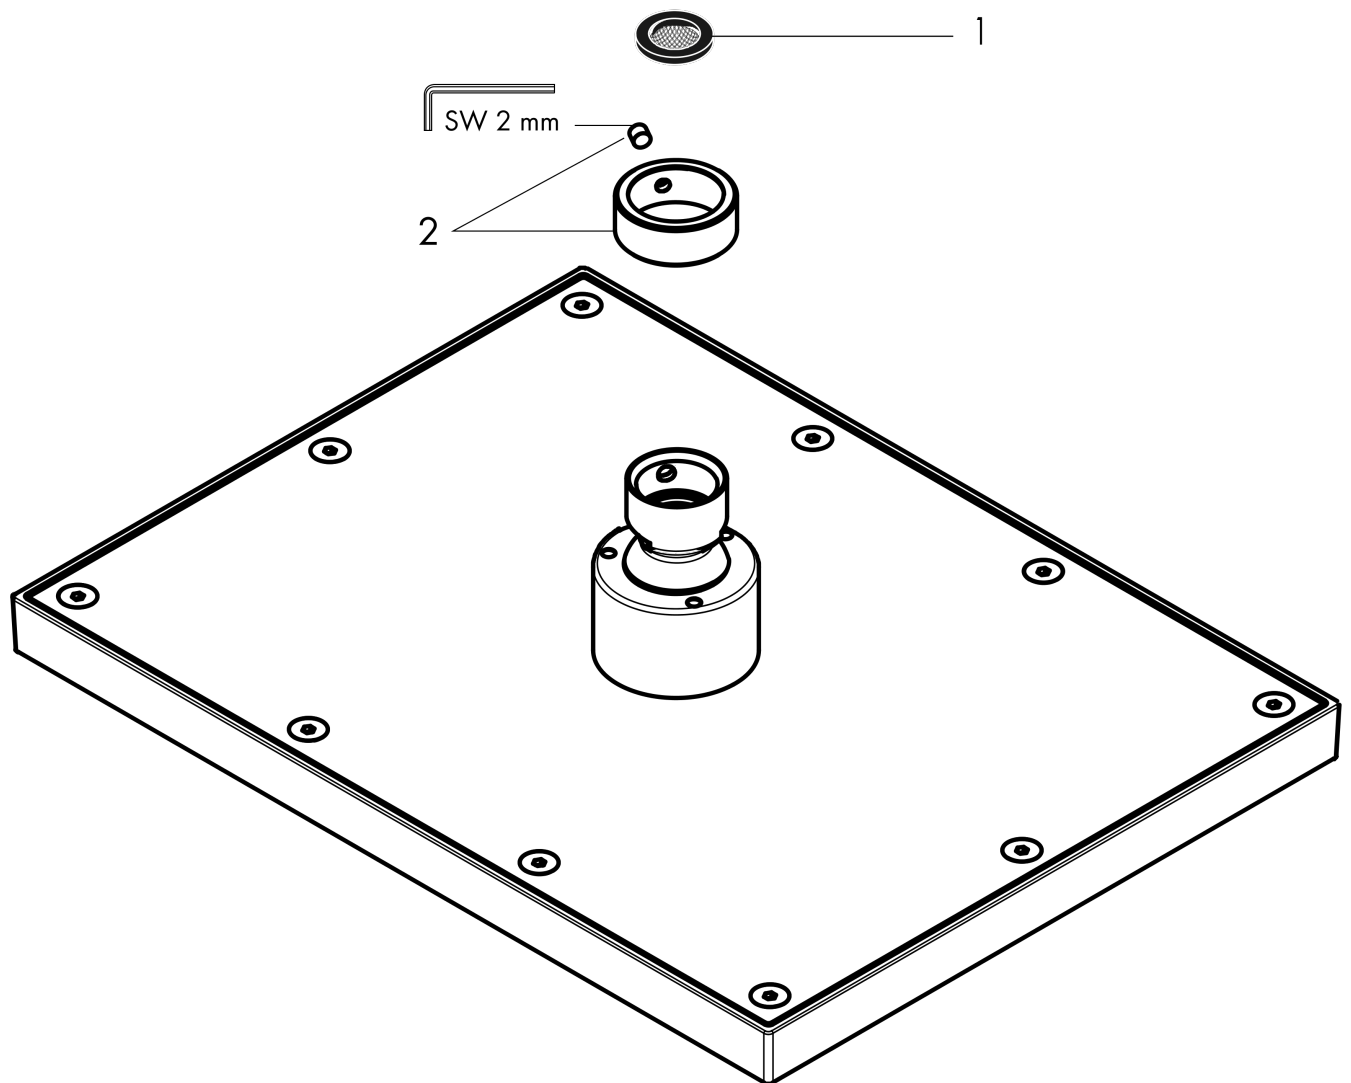

AXOR ShowerSolutions
Showerhead 245/185 1-Jet, 1.75 GPM
 Finish: **chrome** Part no. : **35371001**

Description

Features

- Shower head size: 9.64" x 7.28"
- Spray modes: Rain
- Max. flow: 1.75 GPM (6.6 L/Min)
- Spray face finish: Fully-finished matching spray face
- Showerhead removable for cleaning

Item details

List Price \$ 850.00

Technology

Compliance / Sustainability

Product image

Scale drawing

AXOR ShowerSolutions
Showerhead 245/185 1-Jet, 1.75 GPM
 Finish: **chrome** Part no. : **35371001**

Exploded drawing

Year of production: >07/22

AXOR ShowerSolutions
Showerhead 245/185 1-Jet, 1.75 GPM
 Finish: **chrome** Part no. : **35371001**

Spare parts list

Year of production: >07/22

Pos.	Description	Part no.	Price	PU
1	filter packing	94246000	-	1
2	lock washer	98942001	-	1