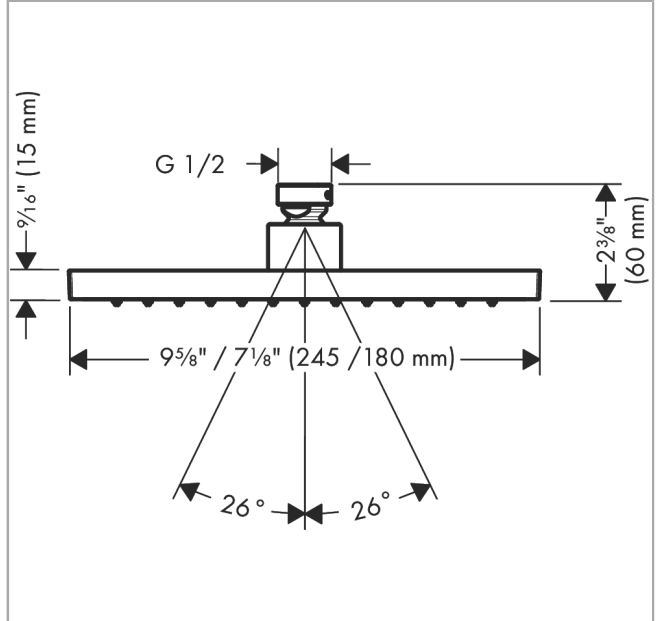

AXOR ShowerSolutions
Showerhead 245/185 1-Jet, 1.75 GPM
 Finish: **chrome** Part no. : **35371001**

Description

Features

- Shower head size: 9.64" x 7.28"
- Spray modes: Rain
- Max. flow: 1.75 GPM (6.6 L/Min)
- Spray face finish: Fully-finished matching spray face
- Showerhead removable for cleaning

Item details

List Price \$ 850.00

Technology

Compliance / Sustainability

Product image

Scale drawing

AXOR ShowerSolutions
Showerhead 245/185 1-Jet, 1.75 GPM
 Finish: **chrome** Part no. : **35371001**

Exploded drawing

Year of production: >07/22

AXOR ShowerSolutions
Showerhead 245/185 1-Jet, 1.75 GPM
 Finish: **chrome** Part no. : **35371001**

Spare parts list

Year of production: >07/22

Pos.	Description	Part no.	Price	PU
1	filter packing	94246000	-	1
2	lock washer	98942001	-	1