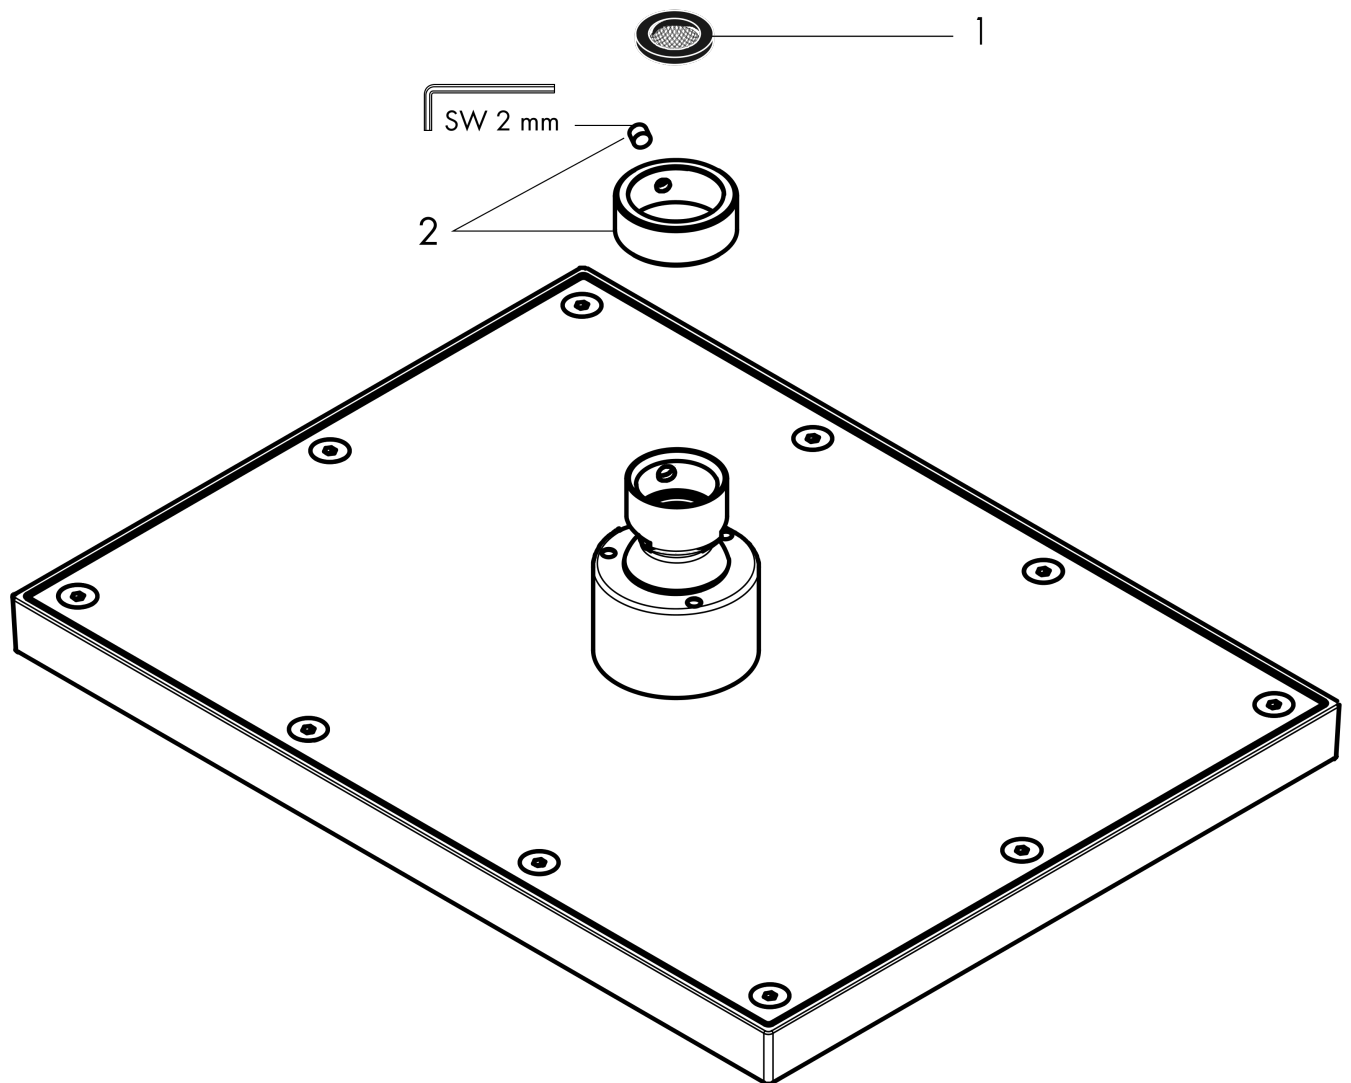

AXOR ShowerSolutions
Showerhead 245/185 1-Jet, 2.5 GPM
 Finish: **chrome** Part no. : **35370001**

Description

Features

- Shower head size: 9.64" x 7.28"
- Spray modes: Rain
- Max. flow: 2.5 GPM (9.5 L/Min)
- Spray face finish: Fully-finished matching spray face
- Showerhead removable for cleaning

Item details

List Price \$ 850.00

Technology

Compliance / Sustainability

Product image

Scale drawing

AXOR ShowerSolutions
 Showerhead 245/185 1-Jet, 2.5 GPM
 Finish: chrome Part no. : 35370001

Exploded drawing

Year of production: >04/22

AXOR ShowerSolutions
Showerhead 245/185 1-Jet, 2.5 GPM
 Finish: **chrome** Part no. : **35370001**

Spare parts list

Year of production: >04/22

Pos.	Description	Part no.	Price	PU
1	filter packing	94246000	-	1
2	lock washer	98942001	-	1