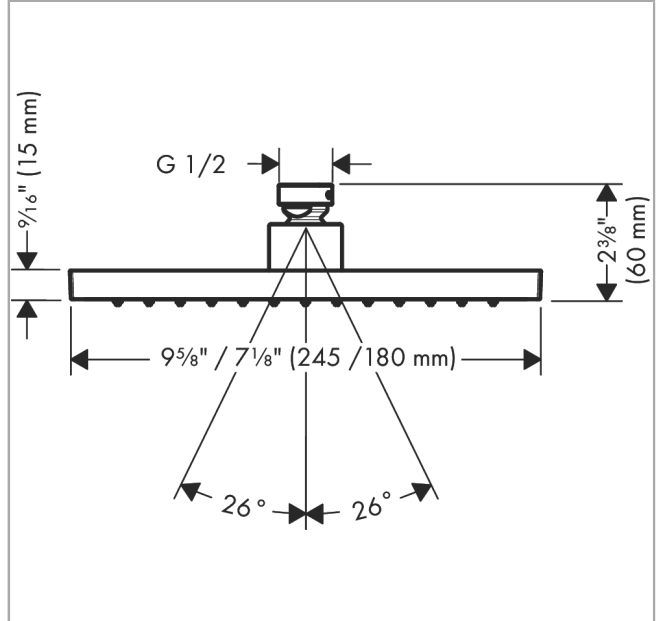

AXOR ShowerSolutions
Showerhead 245/185 1-Jet, 2.5 GPM
 Finish: **chrome** Part no. : **35370001**

Description

Features

- Shower head size: 9.64" x 7.28"
- Spray modes: Rain
- Max. flow: 2.5 GPM (9.5 L/Min)
- Spray face finish: Fully-finished matching spray face
- Showerhead removable for cleaning

Item details

List Price \$ 850.00

Technology

Compliance / Sustainability

Product image

Scale drawing

AXOR ShowerSolutions
 Showerhead 245/185 1-Jet, 2.5 GPM
 Finish: chrome Part no. : 35370001

Exploded drawing

Year of production: >04/22

AXOR ShowerSolutions
Showerhead 245/185 1-Jet, 2.5 GPM
 Finish: **chrome** Part no. : **35370001**

Spare parts list

Year of production: >04/22

Pos.	Description	Part no.	Price	PU
1	filter packing	94246000	-	1
2	lock washer	98942001	-	1