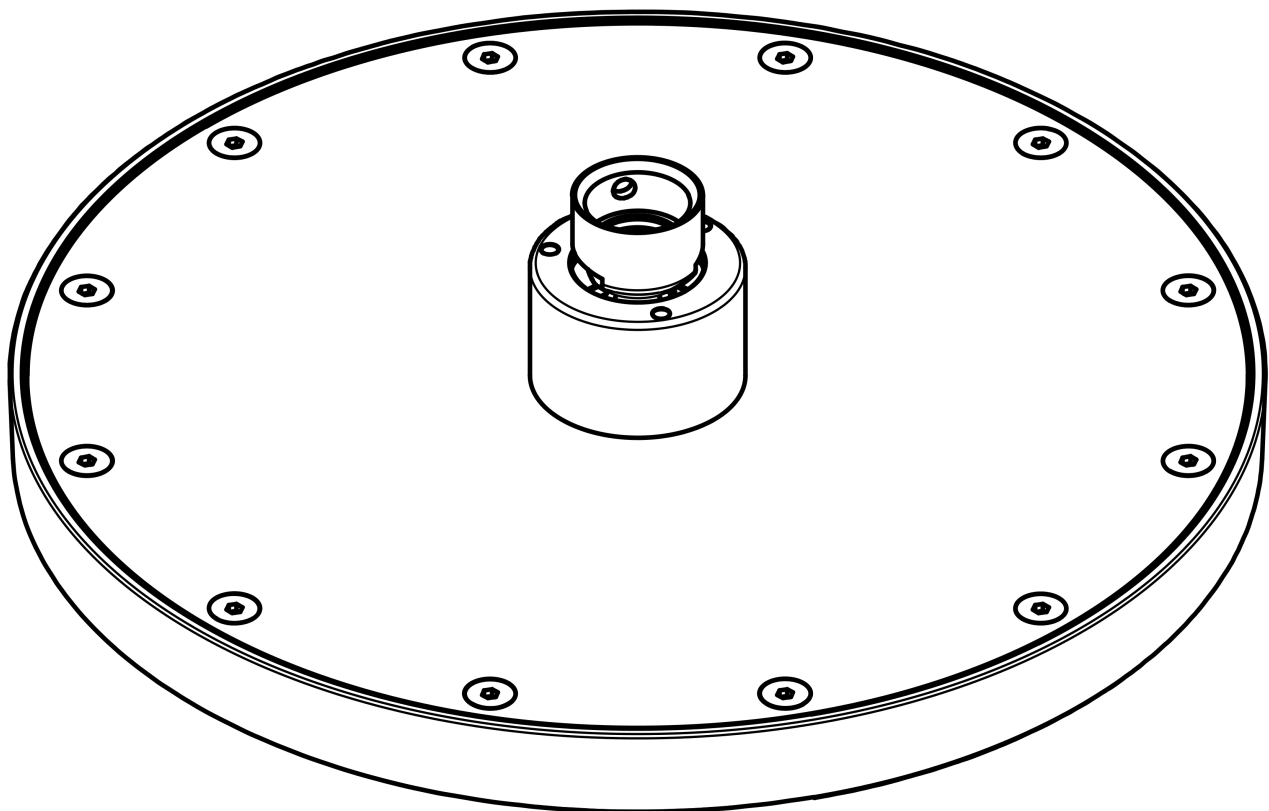

**AXOR ShowerSolutions**  
**Showerhead 220 1-Jet, 1.75 GPM**  
 Finish: **brushed black chrome** Part no. : **35368341**

**Description**

**Features**

- Shower head size: 8.66"
- Spray modes: Rain
- Max. flow: 1.75 GPM (6.6 L/Min)
- Spray face finish: Fully-finished matching spray face
- Showerhead removable for cleaning

**Item details**

List Price \$ 1,056.00

**Technology**

**Compliance / Sustainability**

**Product image**

**Scale drawing**

AXOR ShowerSolutions  
 Showerhead 220 1-Jet, 1.75 GPM  
 Finish: brushed black chrome Part no. : 35368341

Exploded drawing

Year of production: >07/22

**AXOR ShowerSolutions**  
**Showerhead 220 1-Jet, 1.75 GPM**  
 Finish: **brushed black chrome** Part no. : **35368341**

**Spare parts list**

Year of production: >07/22