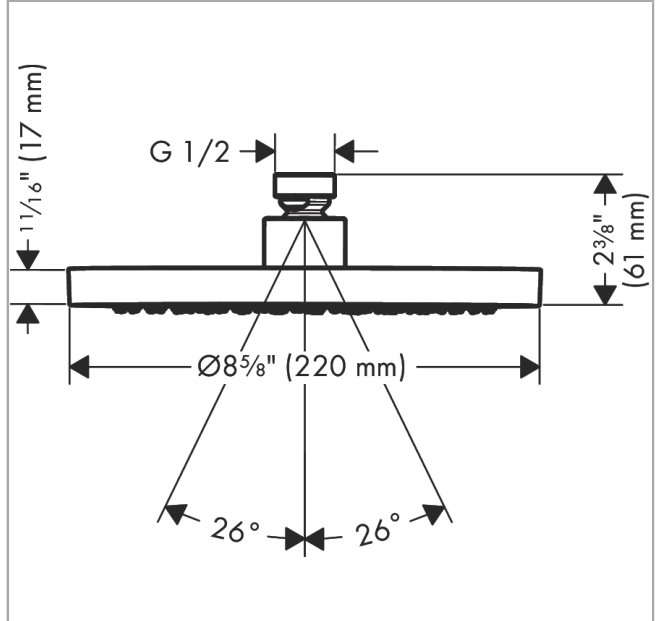

**AXOR ShowerSolutions**  
**Showerhead 220 1-Jet, 1.75 GPM**  
 Finish: **brushed black chrome** Part no. : **35368341**

**Description**

**Features**

- Shower head size: 8.66"
- Spray modes: Rain
- Max. flow: 1.75 GPM (6.6 L/Min)
- Spray face finish: Fully-finished matching spray face
- Showerhead removable for cleaning

**Item details**

List Price \$ 1,056.00

**Technology**

**Compliance / Sustainability**

**Product image**

**Scale drawing**

AXOR ShowerSolutions  
 Showerhead 220 1-Jet, 1.75 GPM  
 Finish: brushed black chrome Part no. : 35368341

Exploded drawing

Year of production: >07/22

**AXOR ShowerSolutions**  
**Showerhead 220 1-Jet, 1.75 GPM**  
 Finish: **brushed black chrome** Part no. : **35368341**

**Spare parts list**

Year of production: >07/22