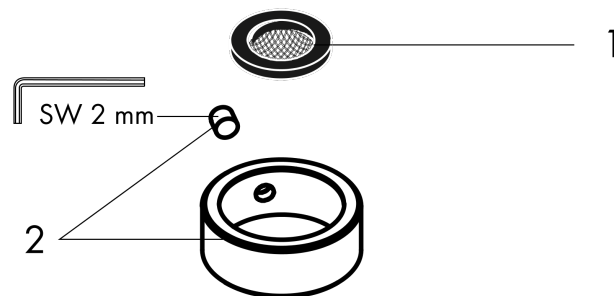

**AXOR ShowerSolutions**  
**Showerhead 220 1-Jet, 1.75 GPM**  
 Finish: **brushed black chrome** Part no. : **35368341**

**Description**

**Features**

- Shower head size: 8.66"
- Spray modes: Rain
- Max. flow: 1.75 GPM (6.6 L/Min)
- Spray face finish: Fully-finished matching spray face
- Showerhead removable for cleaning

**Item details**

List Price \$ 1,056.00

**Technology**

**Compliance / Sustainability**

**Product image**

**Scale drawing**

AXOR ShowerSolutions  
 Showerhead 220 1-Jet, 1.75 GPM  
 Finish: brushed black chrome Part no. : 35368341

Exploded drawing

Year of production: >07/22

**AXOR ShowerSolutions**  
**Showerhead 220 1-Jet, 1.75 GPM**  
 Finish: **brushed black chrome** Part no. : **35368341**

**Spare parts list**

Year of production: >07/22