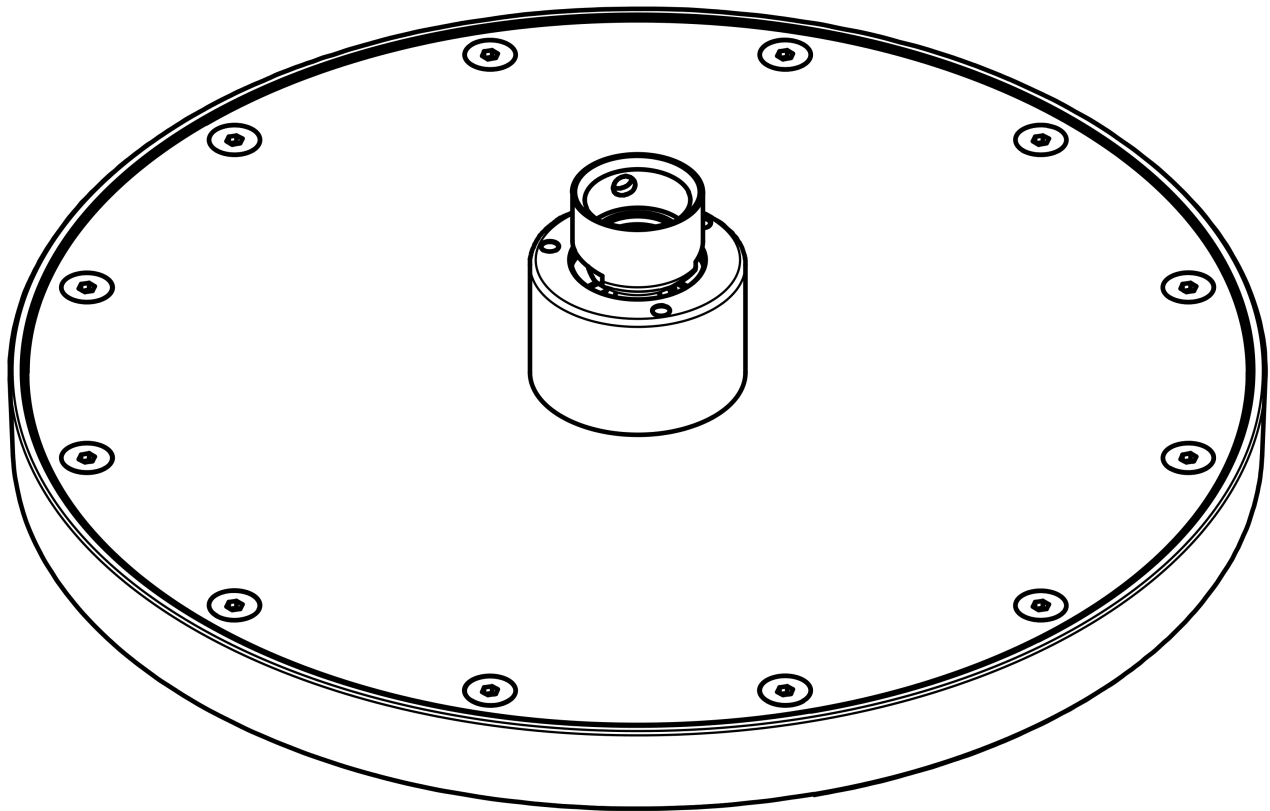

**AXOR ShowerSolutions**  
**Showerhead 220 1-Jet, 1.75 GPM**  
 Finish: **chrome** Part no. : **35368001**

**Description**

**Features**

- Shower head size: 8.66"
- Spray modes: Rain
- Max. flow: 1.75 GPM (6.6 L/Min)
- Spray face finish: Fully-finished matching spray face
- Showerhead removable for cleaning

**Item details**

List Price \$ 800.00

**Technology**

**Compliance / Sustainability**

**Product image**

**Scale drawing**

AXOR ShowerSolutions  
Showerhead 220 1-Jet, 1.75 GPM  
Finish: chrome Part no. : 35368001

Exploded drawing

Year of production: >07/22

**AXOR ShowerSolutions**  
**Showerhead 220 1-Jet, 1.75 GPM**  
 Finish: **chrome** Part no. : **35368001**

**Spare parts list**

Year of production: >07/22

<b>Pos.</b>	<b>Description</b>	<b>Part no.</b>	<b>Price</b>	<b>PU</b>
1	filter packing	94246000	-	1
2	lock washer	98942001	-	1