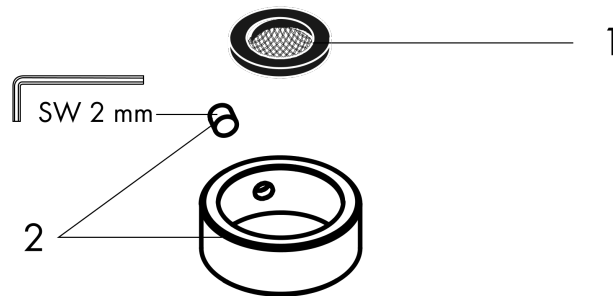

**AXOR ShowerSolutions**  
**Showerhead 220 1-Jet, 1.75 GPM**  
 Finish: **chrome** Part no. : **35368001**

**Description**

**Features**

- Shower head size: 8.66"
- Spray modes: Rain
- Max. flow: 1.75 GPM (6.6 L/Min)
- Spray face finish: Fully-finished matching spray face
- Showerhead removable for cleaning

**Item details**

List Price \$ 800.00

**Technology**

**Compliance / Sustainability**

**Product image**

**Scale drawing**

AXOR ShowerSolutions  
Showerhead 220 1-Jet, 1.75 GPM  
Finish: chrome Part no. : 35368001

Exploded drawing

Year of production: >07/22

**AXOR ShowerSolutions**  
**Showerhead 220 1-Jet, 1.75 GPM**  
 Finish: **chrome** Part no. : **35368001**

**Spare parts list**

Year of production: >07/22

<b>Pos.</b>	<b>Description</b>	<b>Part no.</b>	<b>Price</b>	<b>PU</b>
1	filter packing	94246000	-	1
2	lock washer	98942001	-	1