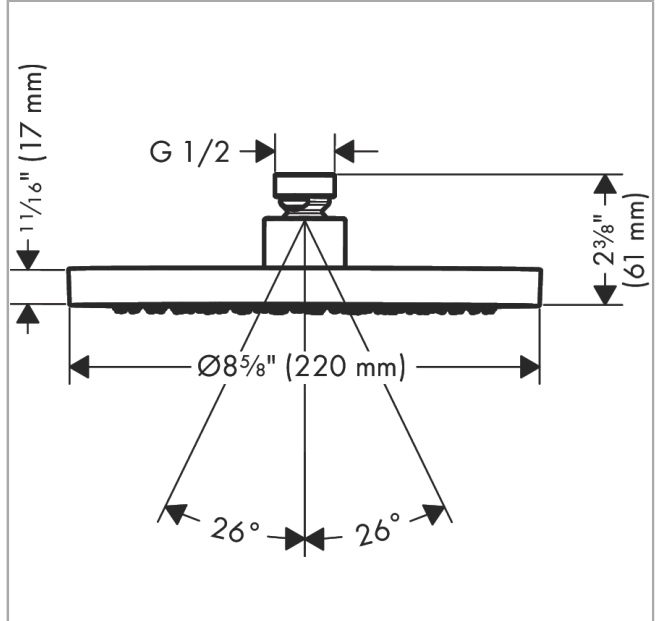

**AXOR ShowerSolutions**  
**Showerhead 220 1-Jet, 1.75 GPM**  
 Finish: **chrome** Part no. : **35368001**

**Description**

**Features**

- Shower head size: 8.66"
- Spray modes: Rain
- Max. flow: 1.75 GPM (6.6 L/Min)
- Spray face finish: Fully-finished matching spray face
- Showerhead removable for cleaning

**Item details**

List Price \$ 800.00

**Technology**

**Compliance / Sustainability**

**Product image**

**Scale drawing**

AXOR ShowerSolutions  
Showerhead 220 1-Jet, 1.75 GPM  
Finish: chrome Part no. : 35368001

Exploded drawing

Year of production: >07/22

**AXOR ShowerSolutions**  
**Showerhead 220 1-Jet, 1.75 GPM**  
 Finish: **chrome** Part no. : **35368001**

**Spare parts list**

Year of production: >07/22

<b>Pos.</b>	<b>Description</b>	<b>Part no.</b>	<b>Price</b>	<b>PU</b>
1	filter packing	94246000	-	1
2	lock washer	98942001	-	1