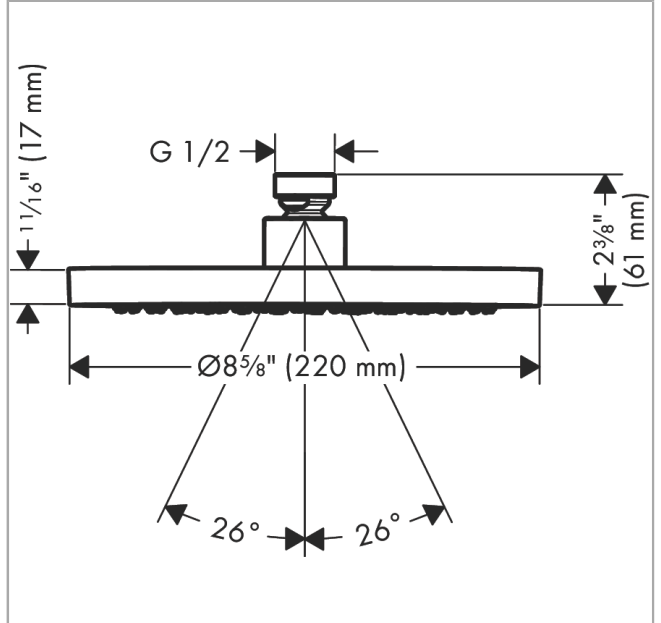

**AXOR ShowerSolutions**  
**Showerhead 220 1-Jet, 2.5 GPM**  
 Finish: **chrome** Part no. : **35367001**

**Description**

**Features**

- Shower head size: 8.66"
- Spray modes: Rain
- Max. flow: 2.5 GPM (9.5 L/Min)
- Spray face finish: Fully-finished matching spray face
- Showerhead removable for cleaning

**Item details**

List Price \$ 800.00

**Technology**

**Compliance / Sustainability**

**Product image**

**Scale drawing**

AXOR ShowerSolutions  
 Showerhead 220 1-Jet, 2.5 GPM  
 Finish: chrome Part no. : 35367001

Exploded drawing

Year of production: >07/22

**AXOR ShowerSolutions**  
**Showerhead 220 1-Jet, 2.5 GPM**  
 Finish: **chrome** Part no. : **35367001**

**Spare parts list**

Year of production: >07/22

<b>Pos.</b>	<b>Description</b>	<b>Part no.</b>	<b>Price</b>	<b>PU</b>
1	filter packing	94246000	-	1
2	lock washer	98942001	-	1