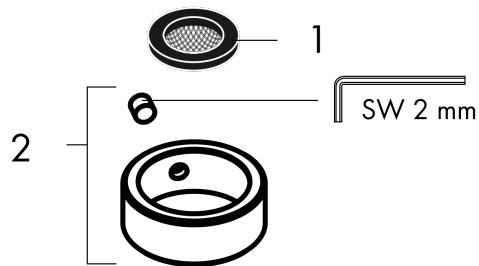

**AXOR ShowerSolutions**  
**Showerhead 220 1-Jet, 2.5 GPM**  
 Finish: **chrome** Part no. : **35367001**

**Description**

**Features**

- Shower head size: 8.66"
- Spray modes: Rain
- Max. flow: 2.5 GPM (9.5 L/Min)
- Spray face finish: Fully-finished matching spray face
- Showerhead removable for cleaning

**Item details**

List Price \$ 800.00

**Technology**

**Compliance / Sustainability**

**Product image**

**Scale drawing**

AXOR ShowerSolutions  
 Showerhead 220 1-Jet, 2.5 GPM  
 Finish: chrome Part no. : 35367001

Exploded drawing

Year of production: >07/22

**AXOR ShowerSolutions**  
**Showerhead 220 1-Jet, 2.5 GPM**  
 Finish: **chrome** Part no. : **35367001**

**Spare parts list**

Year of production: >07/22

<b>Pos.</b>	<b>Description</b>	<b>Part no.</b>	<b>Price</b>	<b>PU</b>
1	filter packing	94246000	-	1
2	lock washer	98942001	-	1