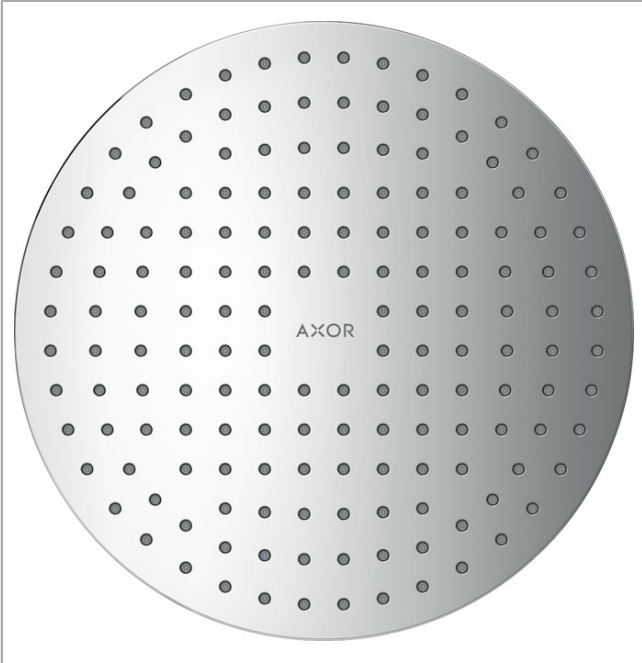

AXOR ShowerSolutions
Showerhead 250 2-Jet, Flush Ceiling Mount, 1.75 GPM
 Finish: chrome Part no. : 35366001

Description

Features

- Consists of: Showerhead, Green Diverter
- Shower head size: 9⁷/₈"
- Spray modes: PowderRain, Intense PowderRain
- Max. flow: 1.75 GPM (6.6 L/Min)
- Adjustment with shift on thermostat
- dynamic spray nozzles move out while using
- Showerhead removable for cleaning
- ServiceCard with sieve can be removed without tools for cleaning purpose

Item details

List Price \$ 1,727.00

Technology

Compliance / Sustainability

Product image

Scale drawing

AXOR ShowerSolutions
Showerhead 250 2-Jet, Flush Ceiling Mount, 1.75 GPM
 Finish: **chrome** Part no. : **35366001**

Exploded drawing

Year of production: >07/21

AXOR ShowerSolutions
Showerhead 250 2-Jet, Flush Ceiling Mount, 1.75 GPM
 Finish: **chrome** Part no. : **35366001**

Spare parts list

Year of production: >07/21

Pos.	Description	Part no.	Price	PU
1	service unit	94448001	-	1
2	filter	93402000	-	1
3	O-ring 11x2	98127000	-	1
4	O-Ring 28x2	98194000	-	1
5	head shower	93458000	-	1