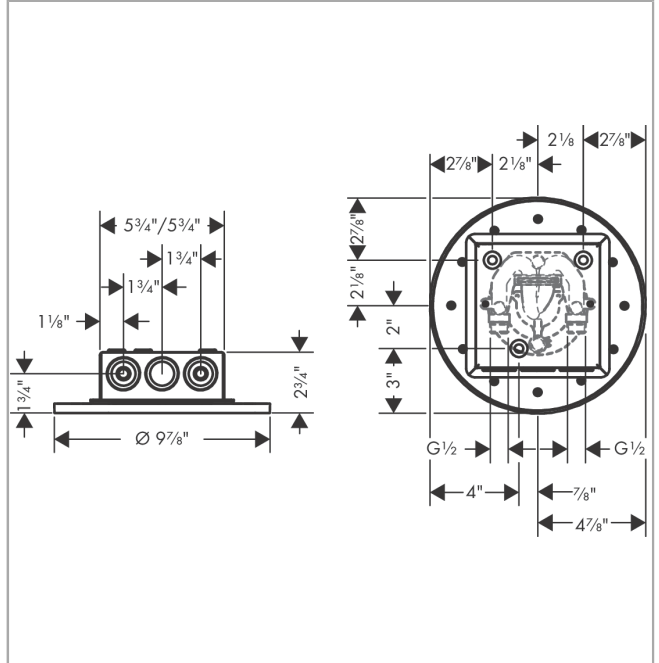

AXOR ShowerSolutions
Showerhead 250 2-Jet, Flush Ceiling Mount, 1.75 GPM
 Finish: chrome Part no. : 35366001

Description

Features

- Consists of: Showerhead, Green Diverter
- Shower head size: 9⁷/₈"
- Spray modes: PowderRain, Intense PowderRain
- Max. flow: 1.75 GPM (6.6 L/Min)
- Adjustment with shift on thermostat
- dynamic spray nozzles move out while using
- Showerhead removable for cleaning
- ServiceCard with sieve can be removed without tools for cleaning purpose

Item details

List Price \$ 1,727.00

Technology

Compliance / Sustainability

Product image

Scale drawing

AXOR ShowerSolutions
Showerhead 250 2-Jet, Flush Ceiling Mount, 1.75 GPM
 Finish: **chrome** Part no. : **35366001**

Exploded drawing

Year of production: >07/21

AXOR ShowerSolutions
Showerhead 250 2-Jet, Flush Ceiling Mount, 1.75 GPM
 Finish: **chrome** Part no. : **35366001**

Spare parts list

Year of production: >07/21

Pos.	Description	Part no.	Price	PU
1	service unit	94448001	-	1
2	filter	93402000	-	1
3	O-ring 11x2	98127000	-	1
4	O-Ring 28x2	98194000	-	1
5	head shower	93458000	-	1