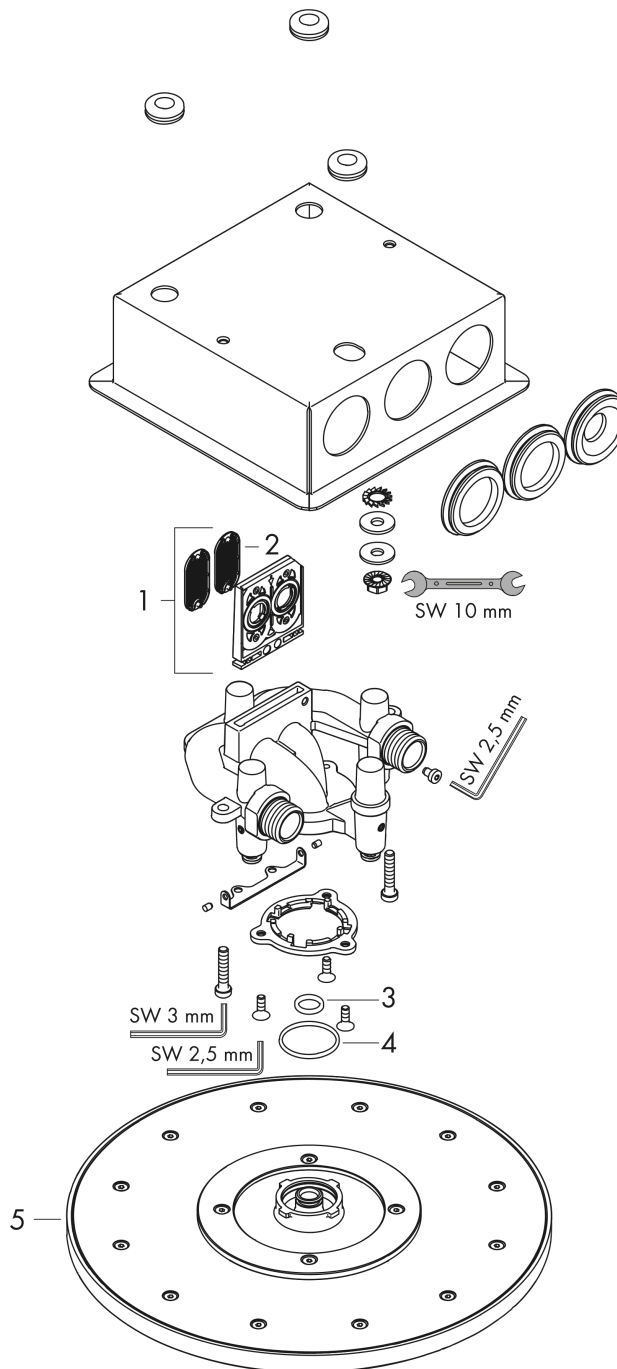

AXOR ShowerSolutions
Showerhead 250 2-Jet, Flush Ceiling Mount, 1.75 GPM
 Finish: chrome Part no. : 35366001

Description

Features

- Consists of: Showerhead, Green Diverter
- Shower head size: 9⁷/₈"
- Spray modes: PowderRain, Intense PowderRain
- Max. flow: 1.75 GPM (6.6 L/Min)
- Adjustment with shift on thermostat
- dynamic spray nozzles move out while using
- Showerhead removable for cleaning
- ServiceCard with sieve can be removed without tools for cleaning purpose

Item details

List Price \$ 1,727.00

Technology

Compliance / Sustainability

Product image

Scale drawing

AXOR ShowerSolutions
Showerhead 250 2-Jet, Flush Ceiling Mount, 1.75 GPM
 Finish: **chrome** Part no. : **35366001**

Exploded drawing

Year of production: >07/21

AXOR ShowerSolutions
Showerhead 250 2-Jet, Flush Ceiling Mount, 1.75 GPM
 Finish: **chrome** Part no. : **35366001**

Spare parts list

Year of production: >07/21

Pos.	Description	Part no.	Price	PU
1	service unit	94448001	-	1
2	filter	93402000	-	1
3	O-ring 11x2	98127000	-	1
4	O-Ring 28x2	98194000	-	1
5	head shower	93458000	-	1