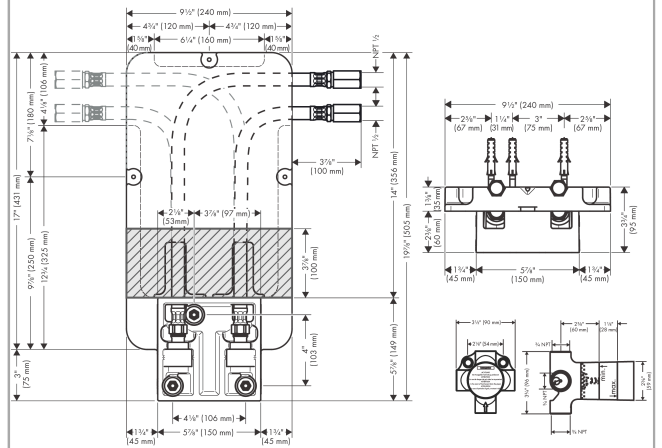

AXOR ShowerSolutions
Rough, Showerhead, Flush Ceiling Mount
 Finish: Part no. : **35363181**

Description

Features

- Consists of: Green Diverter

Item details

List Price

\$ 503.00

Compliance / Sustainability

Product image

Scale drawing

AXOR ShowerSolutions
Rough, Showerhead, Flush Ceiling Mount
 Finish: Part no. : **35363181**

Exploded drawing

Year of production: >03/19

AXOR ShowerSolutions
Rough, Showerhead, Flush Ceiling Mount
 Finish: Part no. : **35363181**

Spare parts list

Year of production: >03/19

Pos.	Description	Part no.	Price	PU
1	mounting kit	97722000	-	1
2	O-ring 11x2	98127000	-	1
3	diverter unit	96604001	-	1
4	O-ring 39x2,5	92322000	-	1
5	nut	97550000	-	1
6	sealing foil	96493000	-	1
a	extension 25 mm	96370000	-	1