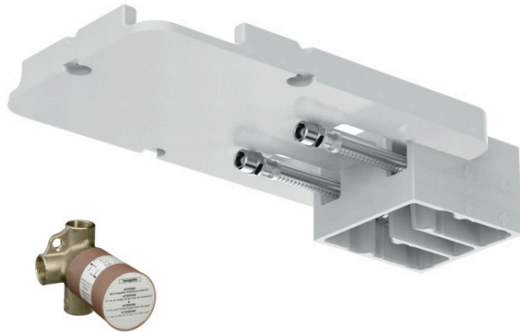

AXOR ShowerSolutions
Rough, Showerhead, Flush Ceiling Mount
 Finish: Part no. : **35363181**

Description

Features

- Consists of: Green Diverter

Item details

List Price

\$ 503.00

Compliance / Sustainability

Product image

Scale drawing

AXOR ShowerSolutions
Rough, Showerhead, Flush Ceiling Mount
 Finish: Part no. : **35363181**

Exploded drawing

Year of production: >03/19

AXOR ShowerSolutions
Rough, Showerhead, Flush Ceiling Mount
 Finish: Part no. : **35363181**

Spare parts list

Year of production: >03/19

Pos.	Description	Part no.	Price	PU
1	mounting kit	97722000	-	1
2	O-ring 11x2	98127000	-	1
3	diverter unit	96604001	-	1
4	O-ring 39x2,5	92322000	-	1
5	nut	97550000	-	1
6	sealing foil	96493000	-	1
a	extension 25 mm	96370000	-	1