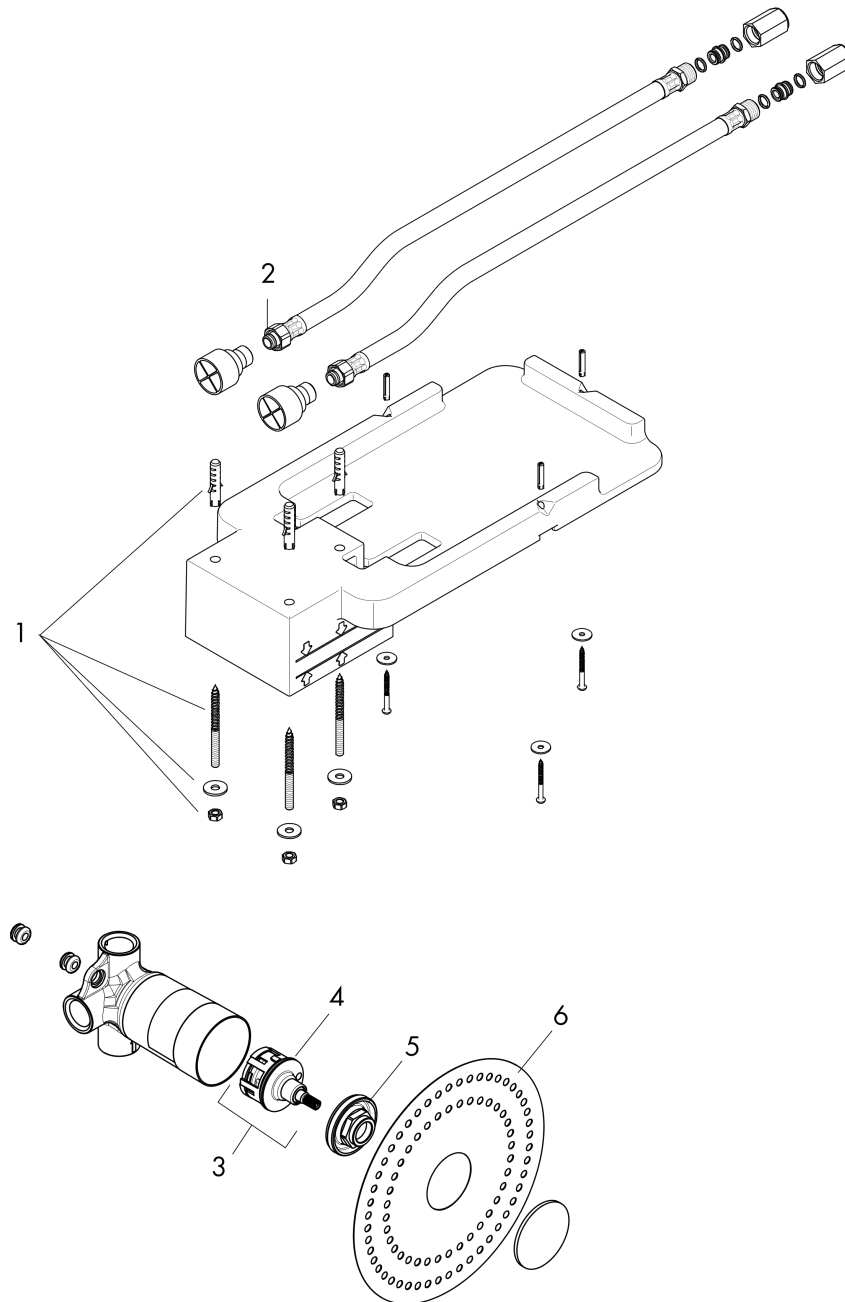

AXOR ShowerSolutions
Rough, Showerhead, Flush Ceiling Mount
 Finish: Part no. : **35363181**

Description

Features

- Consists of: Green Diverter

Item details

List Price

\$ 503.00

Compliance / Sustainability

Product image

Scale drawing

AXOR ShowerSolutions
Rough, Showerhead, Flush Ceiling Mount
 Finish: Part no. : **35363181**

Exploded drawing

Year of production: >03/19

AXOR ShowerSolutions
Rough, Showerhead, Flush Ceiling Mount
 Finish: Part no. : **35363181**

Spare parts list

Year of production: >03/19

Pos.	Description	Part no.	Price	PU
1	mounting kit	97722000	-	1
2	O-ring 11x2	98127000	-	1
3	diverter unit	96604001	-	1
4	O-ring 39x2,5	92322000	-	1
5	nut	97550000	-	1
6	sealing foil	96493000	-	1
a	extension 25 mm	96370000	-	1