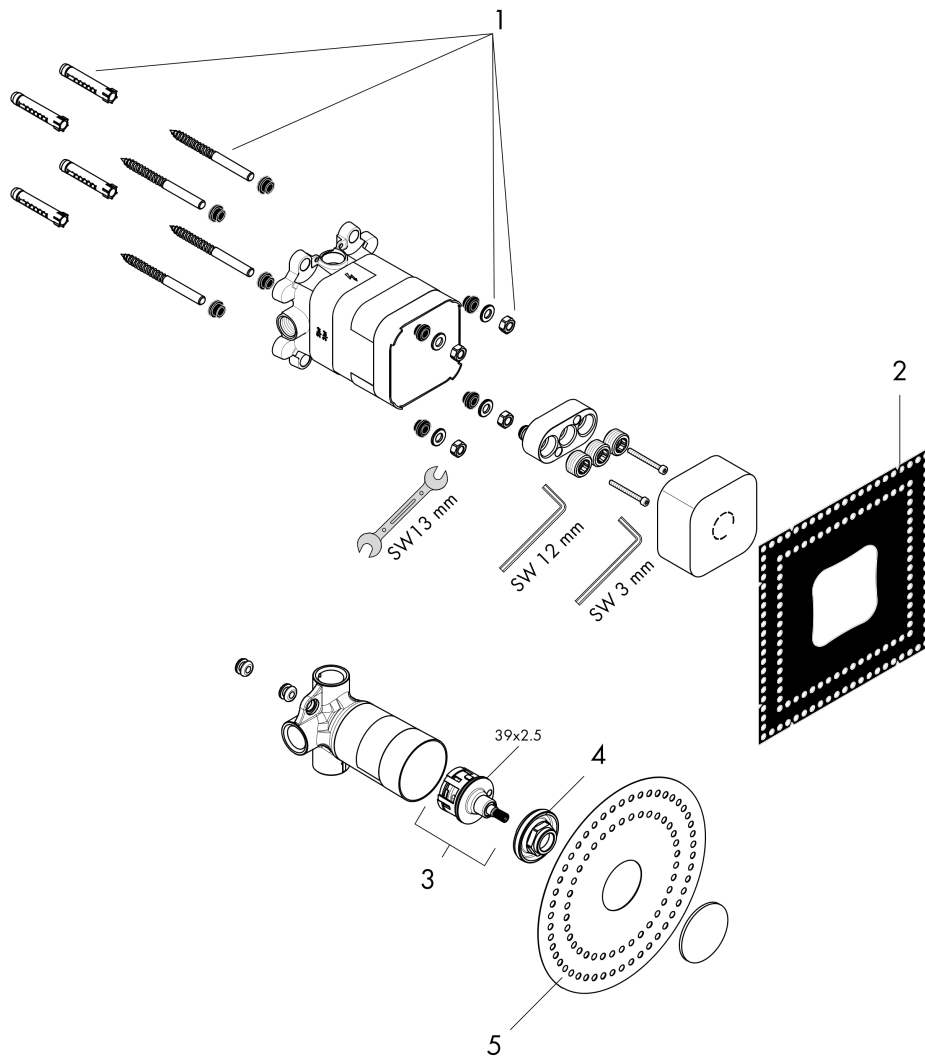

AXOR ShowerSolutions
Rough, Showerhead 2-Jet with Showerarm with 2-way Green Diverter
 Finish: Part no. : **35361181**

Description

Features

- Consists of: basic set, 2-way green diverter
- Connection thread: 1/2" NPT, 3/4" NPT

Item details

List Price \$ 763.00

Compliance / Sustainability

Product image

Scale drawing

AXOR ShowerSolutions
Rough, Showerhead 2-Jet with Showerarm with 2-way Green Diverter
Finish: Part no. : **35361181**

Exploded drawing

Year of production: >03/19

AXOR ShowerSolutions
Rough, Showerhead 2-Jet with Showerarm with 2-way Green Diverter
 Finish: Part no. : **35361181**

Spare parts list

Year of production: >03/19

Pos.	Description	Part no.	Price	PU
1	mounting kit	96343000	-	1
2	sealing foil	95833000	-	1
3	diverter unit	96604001	-	1
4	nut	97550000	-	1
5	sealing foil	96493000	-	1