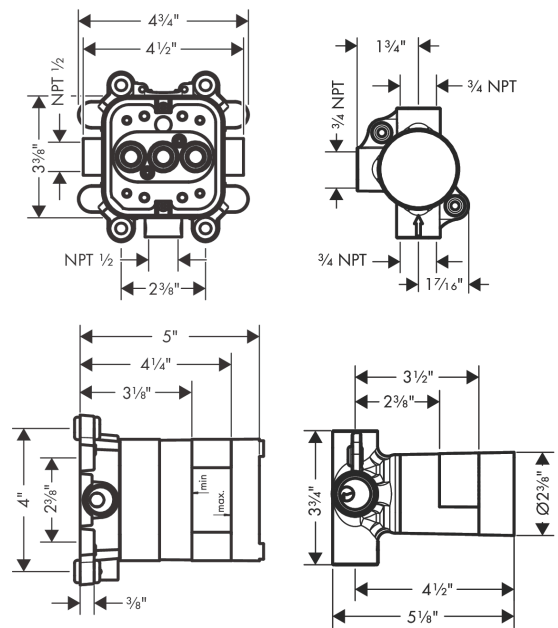

AXOR ShowerSolutions
Rough, Showerhead 2-Jet with Showerarm with 2-way Green Diverter
 Finish: Part no. : **35361181**

Description

Features

- Consists of: basic set, 2-way green diverter
- Connection thread: 1/2" NPT, 3/4" NPT

Item details

List Price \$ 763.00

Compliance / Sustainability

Product image

Scale drawing

AXOR ShowerSolutions
Rough, Showerhead 2-Jet with Showerarm with 2-way Green Diverter
Finish: Part no. : **35361181**

Exploded drawing

Year of production: >03/19

AXOR ShowerSolutions
Rough, Showerhead 2-Jet with Showerarm with 2-way Green Diverter
 Finish: Part no. : **35361181**

Spare parts list

Year of production: >03/19

Pos.	Description	Part no.	Price	PU
1	mounting kit	96343000	-	1
2	sealing foil	95833000	-	1
3	diverter unit	96604001	-	1
4	nut	97550000	-	1
5	sealing foil	96493000	-	1