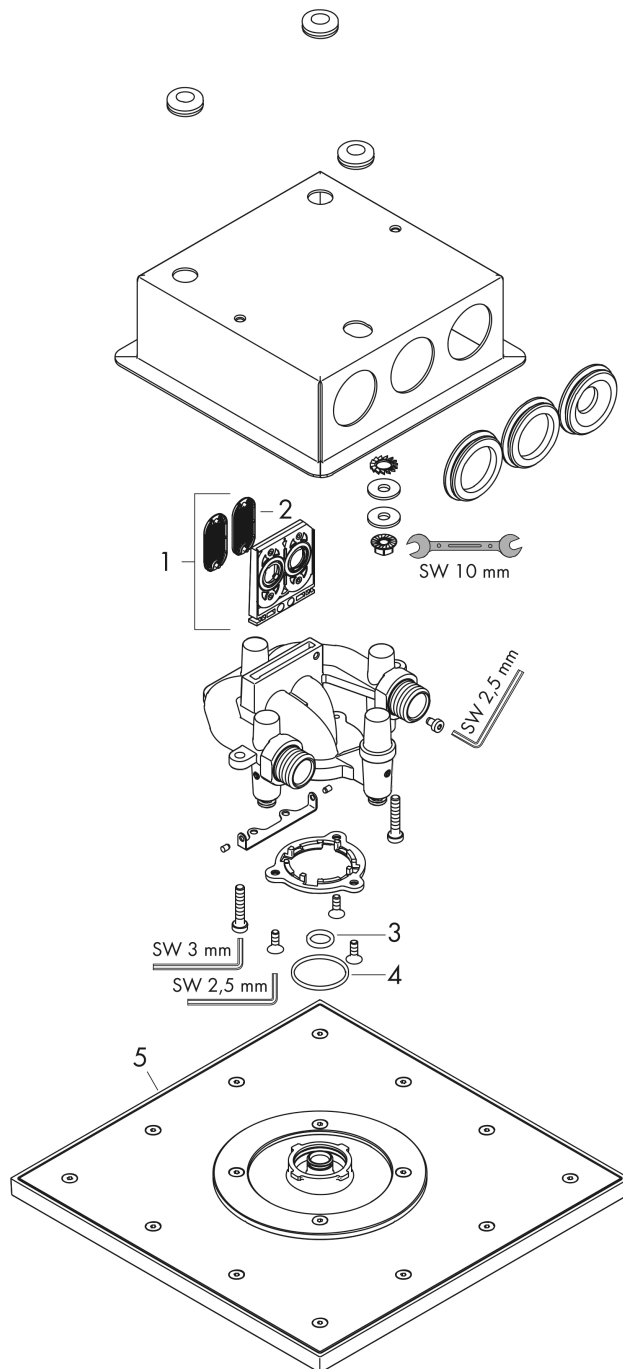

AXOR ShowerSolutions
Showerhead 250 Square 2-Jet, Flush Ceiling Mount, 1.75 GPM
 Finish: **chrome** Part no. : **35315001**

Description

Features

- Consists of: Showerhead, Green Diverter
- Shower head size: 9.84" x 9.84"
- Spray modes: PowderRain, Intense PowderRain
- Max. flow: 1.75 GPM (6.6 L/Min)
- Select button on thermostat
- dynamic spray nozzles move out while using
- Showerhead removable for cleaning

Item details

List Price \$ 1,727.00

Technology

Compliance / Sustainability

Product image

Scale drawing

AXOR ShowerSolutions
Showerhead 250 Square 2-Jet, Flush Ceiling Mount, 1.75 GPM
 Finish: **chrome** Part no. : **35315001**

Exploded drawing

Year of production: >07/21

AXOR ShowerSolutions
Showerhead 250 Square 2-Jet, Flush Ceiling Mount, 1.75 GPM
 Finish: **chrome** Part no. : **35315001**

Spare parts list

Year of production: >07/21

Pos.	Description	Part no.	Price	PU
1	service unit	94448001	-	1
2	filter	93402000	-	1
3	O-ring 11x2	98127000	-	1
4	O-Ring 28x2	98194000	-	1
5	head shower	93460000	-	1