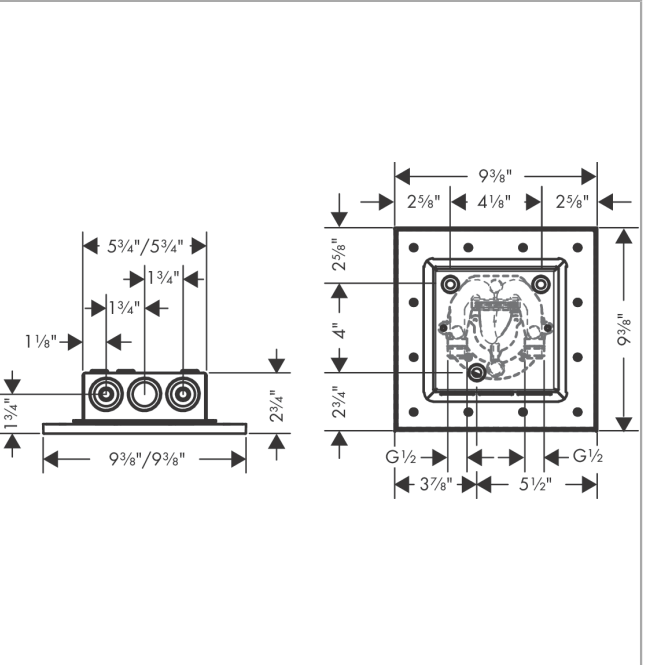

AXOR ShowerSolutions
Showerhead 250 Square 2-Jet, Flush Ceiling Mount, 1.75 GPM
 Finish: **chrome** Part no. : **35315001**

Description

Features

- Consists of: Showerhead, Green Diverter
- Shower head size: 9.84" x 9.84"
- Spray modes: PowderRain, Intense PowderRain
- Max. flow: 1.75 GPM (6.6 L/Min)
- Select button on thermostat
- dynamic spray nozzles move out while using
- Showerhead removable for cleaning

Item details

List Price \$ 1,727.00

Technology

Compliance / Sustainability

Product image

Scale drawing

AXOR ShowerSolutions
Showerhead 250 Square 2-Jet, Flush Ceiling Mount, 1.75 GPM
 Finish: **chrome** Part no. : **35315001**

Exploded drawing

Year of production: >07/21

AXOR ShowerSolutions
Showerhead 250 Square 2-Jet, Flush Ceiling Mount, 1.75 GPM
 Finish: **chrome** Part no. : **35315001**

Spare parts list

Year of production: >07/21

Pos.	Description	Part no.	Price	PU
1	service unit	94448001	-	1
2	filter	93402000	-	1
3	O-ring 11x2	98127000	-	1
4	O-Ring 28x2	98194000	-	1
5	head shower	93460000	-	1