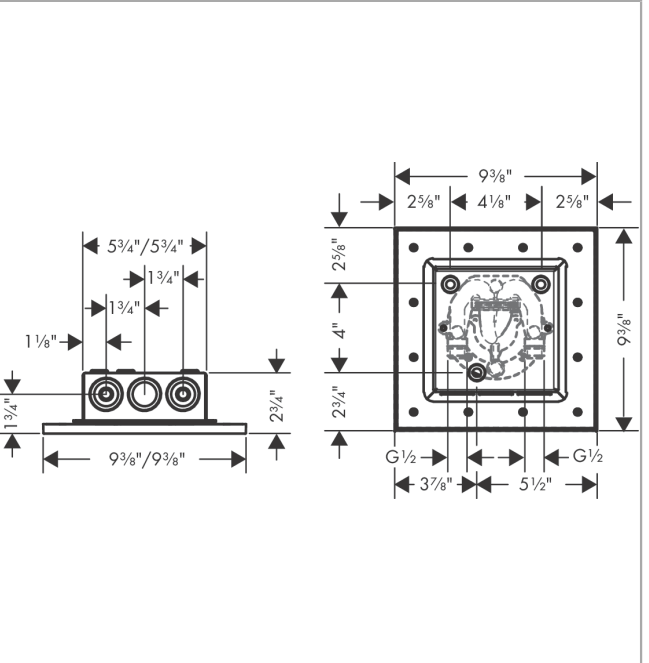

AXOR ShowerSolutions
Showerhead 250 Square 2-Jet, Flush Ceiling Mount, 2.5 GPM
 Finish: **chrome** Part no. : **35313001**

Description

Features

- Consists of: Showerhead
- Shower head size: 9.84" x 9.84"
- Spray modes: PowderRain, Intense PowderRain
- Max. flow: 2.5 GPM (9.5 L/Min)
- Select button on thermostat
- dynamic spray nozzles move out while using
- Showerhead removable for cleaning

Item details

List Price \$ 1,727.00

Technology

Compliance / Sustainability

Product image

Scale drawing

AXOR ShowerSolutions
Showerhead 250 Square 2-Jet, Flush Ceiling Mount, 2.5 GPM
 Finish: **chrome** Part no. : **35313001**

Exploded drawing

Year of production: >10/21

AXOR ShowerSolutions
Showerhead 250 Square 2-Jet, Flush Ceiling Mount, 2.5 GPM
 Finish: **chrome** Part no. : **35313001**

Spare parts list

Year of production: >10/21

Pos.	Description	Part no.	Price	PU
1	service unit	93423001	-	1
2	filter	93402000	-	1
3	O-ring 11x2	98127000	-	1
4	O-Ring 28x2	98194000	-	1
5	head shower	93460000	-	1