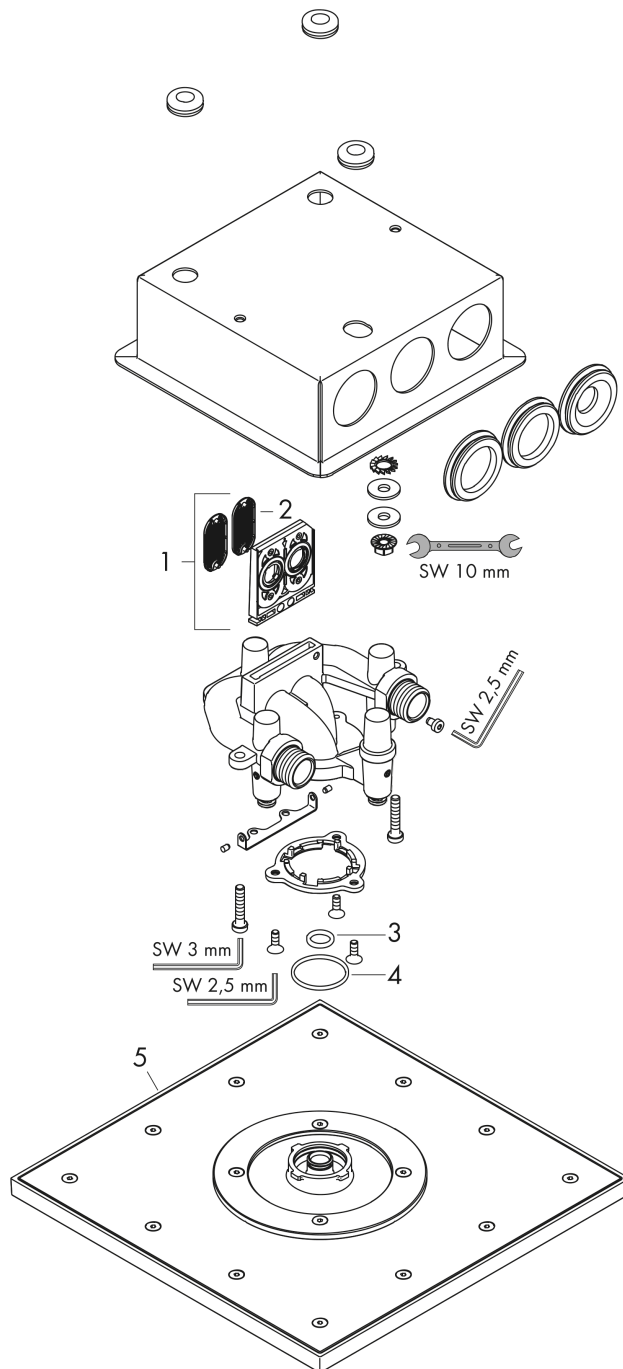

AXOR ShowerSolutions
Showerhead 250 Square 2-Jet, Flush Ceiling Mount, 2.5 GPM
 Finish: **chrome** Part no. : **35313001**

Description

Features

- Consists of: Showerhead
- Shower head size: 9.84" x 9.84"
- Spray modes: PowderRain, Intense PowderRain
- Max. flow: 2.5 GPM (9.5 L/Min)
- Select button on thermostat
- dynamic spray nozzles move out while using
- Showerhead removable for cleaning

Item details

List Price \$ 1,727.00

Technology

Compliance / Sustainability

Product image

Scale drawing

AXOR ShowerSolutions
Showerhead 250 Square 2-Jet, Flush Ceiling Mount, 2.5 GPM
 Finish: **chrome** Part no. : **35313001**

Exploded drawing

Year of production: >10/21

AXOR ShowerSolutions
Showerhead 250 Square 2-Jet, Flush Ceiling Mount, 2.5 GPM
 Finish: **chrome** Part no. : **35313001**

Spare parts list

Year of production: >10/21

Pos.	Description	Part no.	Price	PU
1	service unit	93423001	-	1
2	filter	93402000	-	1
3	O-ring 11x2	98127000	-	1
4	O-Ring 28x2	98194000	-	1
5	head shower	93460000	-	1