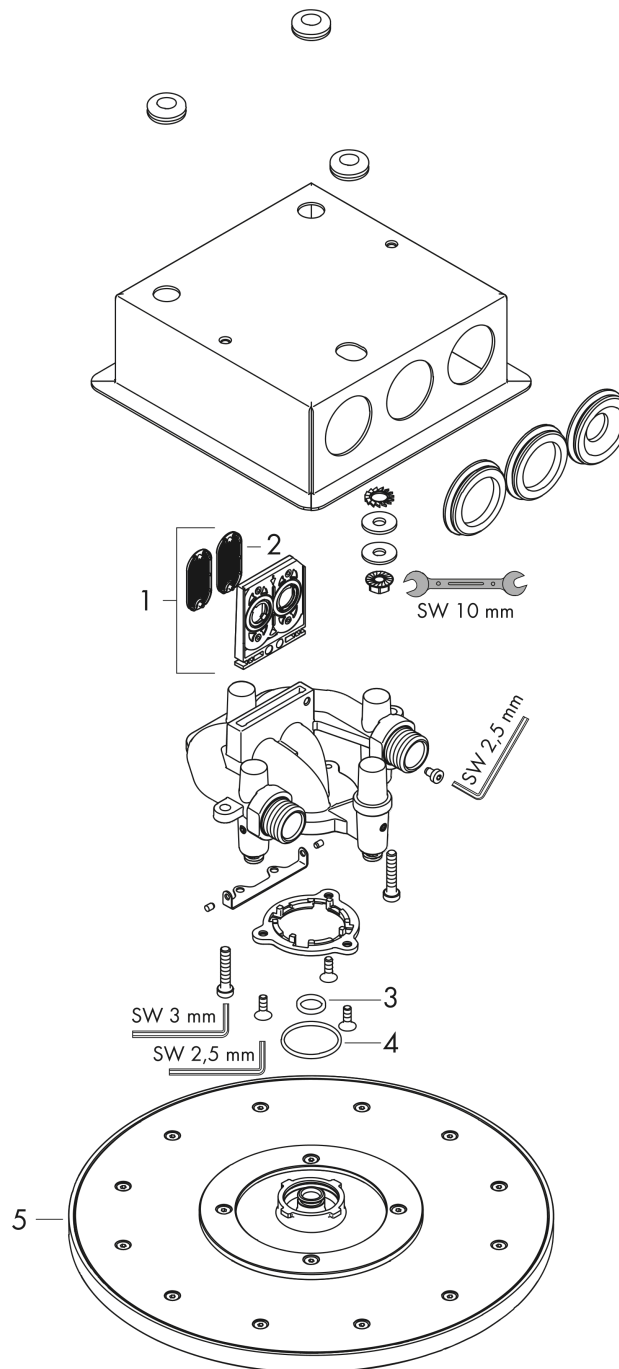

AXOR ShowerSolutions
Showerhead 250 2-Jet, Flush Ceiling Mount, 2.5 GPM
 Finish: **chrome** Part no. : **35298001**

Description

Features

- Consists of: Showerhead
- Shower head size: 9⁷/₈"
- Spray modes: PowderRain, Intense PowderRain
- Max. flow: 2.5 GPM (9.5 L/Min)
- Adjustment with shift on thermostat
- dynamic spray nozzles move out while using
- Showerhead removable for cleaning
- ServiceCard with sieve can be removed without tools for cleaning purpose

Item details

List Price \$ 1,727.00

Technology

Compliance / Sustainability

Product image

Scale drawing

AXOR ShowerSolutions
Showerhead 250 2-Jet, Flush Ceiling Mount, 2.5 GPM
 Finish: **chrome** Part no. : **35298001**

Exploded drawing

Year of production: >06/19

AXOR ShowerSolutions
Showerhead 250 2-Jet, Flush Ceiling Mount, 2.5 GPM
 Finish: **chrome** Part no. : **35298001**

Spare parts list

Year of production: >06/19

Pos.	Description	Part no.	Price	PU
1	service unit	93423001	-	1
2	filter	93402000	-	1
3	O-ring 11x2	98127000	-	1
4	O-Ring 28x2	98194000	-	1
5	head shower	93458000	-	1