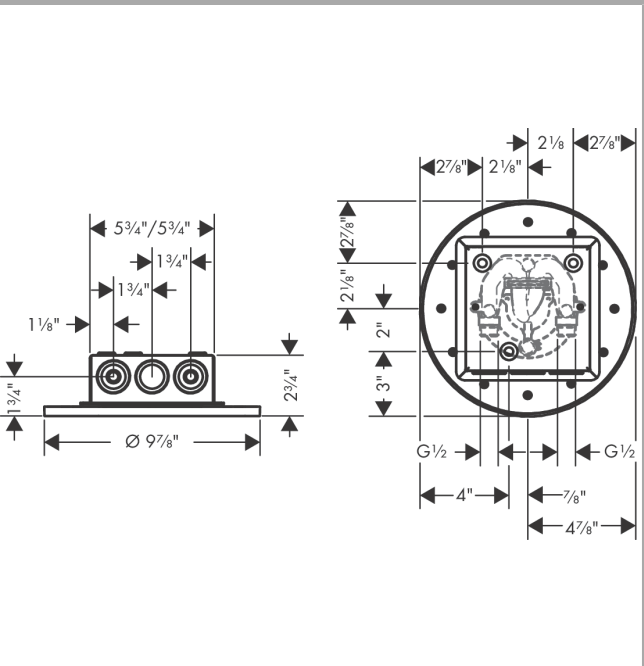

AXOR ShowerSolutions
Showerhead 250 2-Jet, Flush Ceiling Mount, 2.5 GPM
 Finish: **chrome** Part no. : **35298001**

Description

Features

- Consists of: Showerhead
- Shower head size: 9⁷/₈"
- Spray modes: PowderRain, Intense PowderRain
- Max. flow: 2.5 GPM (9.5 L/Min)
- Adjustment with shift on thermostat
- dynamic spray nozzles move out while using
- Showerhead removable for cleaning
- ServiceCard with sieve can be removed without tools for cleaning purpose

Item details

List Price \$ 1,727.00

Technology

Compliance / Sustainability

Product image

Scale drawing

AXOR ShowerSolutions
Showerhead 250 2-Jet, Flush Ceiling Mount, 2.5 GPM
 Finish: **chrome** Part no. : **35298001**

Exploded drawing

Year of production: >06/19

AXOR ShowerSolutions
Showerhead 250 2-Jet, Flush Ceiling Mount, 2.5 GPM
 Finish: **chrome** Part no. : **35298001**

Spare parts list

Year of production: >06/19

Pos.	Description	Part no.	Price	PU
1	service unit	93423001	-	1
2	filter	93402000	-	1
3	O-ring 11x2	98127000	-	1
4	O-Ring 28x2	98194000	-	1
5	head shower	93458000	-	1