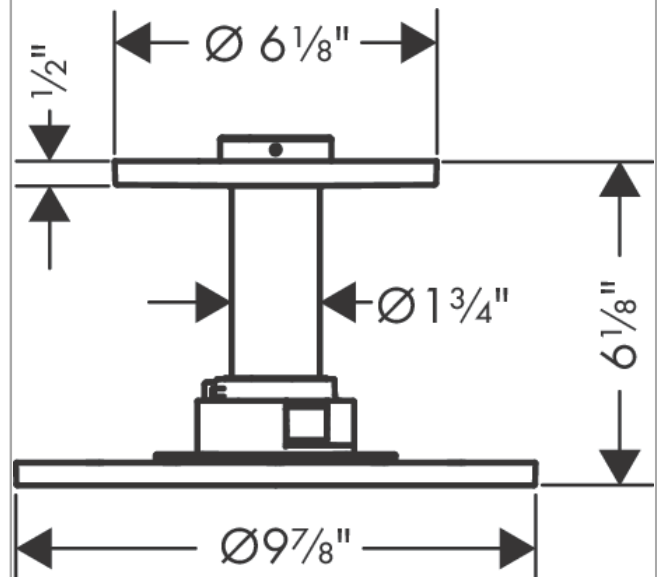

AXOR ShowerSolutions
Showerhead 250 2-Jet with Ceiling Connection, 2.5 GPM
 Finish: **brushed nickel** Part no. : **35297821**

Description

Features

- Consists of: Showerhead, ceiling connector
- Shower head size: 9⁷/₈"
- Spray modes: PowderRain, Intense PowderRain
- Max. flow: 2.5 GPM (9.5 L/Min)
- Adjustment with shift on thermostat
- dynamic spray nozzles move out while using
- Showerhead removable for cleaning
- ServiceCard with sieve can be removed without tools for cleaning purpose
- Connection type: Rough

Item details

List Price \$ 2,279.00

Technology

Compliance / Sustainability

Product image

Scale drawing

AXOR ShowerSolutions
Showerhead 250 2-Jet with Ceiling Connection, 2.5 GPM
 Finish: brushed nickel Part no. : 35297821

Exploded drawing

Year of production: >07/21

AXOR ShowerSolutions
Showerhead 250 2-Jet with Ceiling Connection, 2.5 GPM
 Finish: **brushed nickel** Part no. : **35297821**

Spare parts list

Year of production: >07/21

Pos.	Description	Part no.	Price	PU
1	sleeve	92709820	-	1
2	O-ring 42x3,5	92708000	-	1
3	escutcheon	93420820	-	1
4	service unit	93423001	-	1
5	filter	93402000	-	1