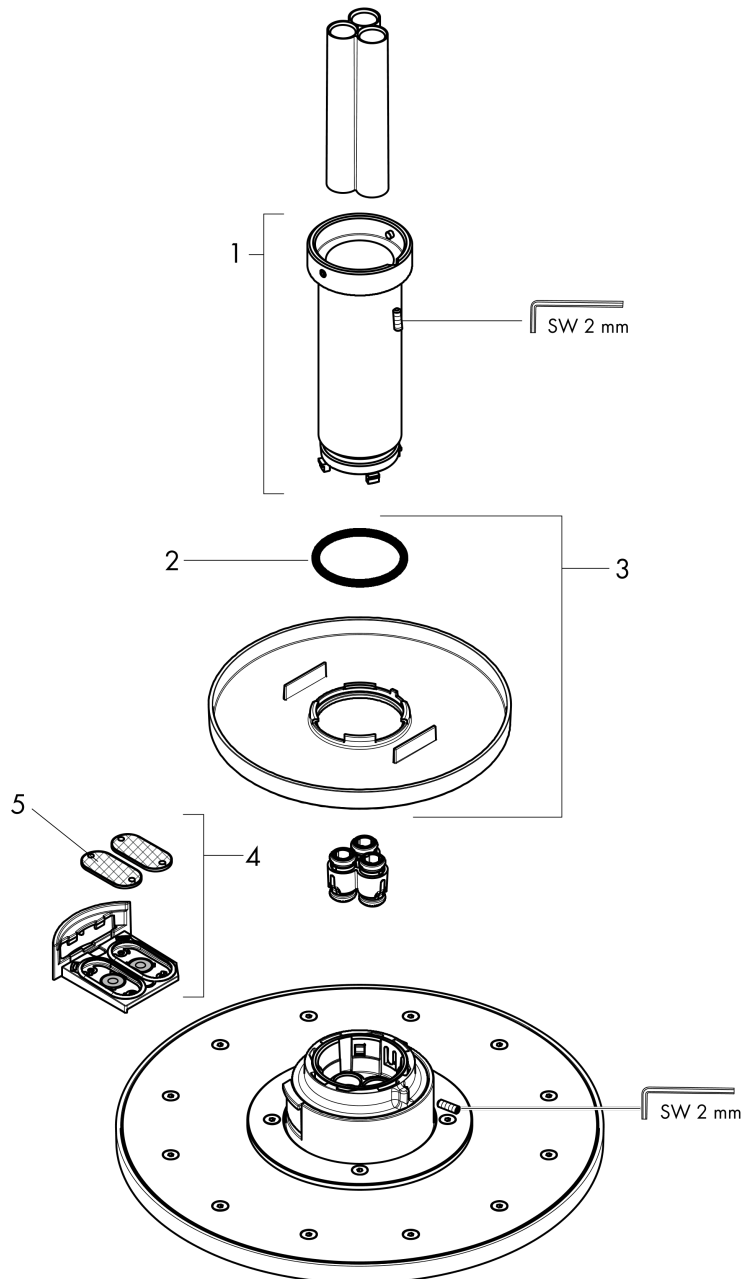

AXOR ShowerSolutions
Showerhead 250 2-Jet with Ceiling Connection, 2.5 GPM
 Finish: **brushed nickel** Part no. : **35297821**

Description

Features

- Consists of: Showerhead, ceiling connector
- Shower head size: 9⁷/₈"
- Spray modes: PowderRain, Intense PowderRain
- Max. flow: 2.5 GPM (9.5 L/Min)
- Adjustment with shift on thermostat
- dynamic spray nozzles move out while using
- Showerhead removable for cleaning
- ServiceCard with sieve can be removed without tools for cleaning purpose
- Connection type: Rough

Item details

List Price \$ 2,279.00

Technology

Compliance / Sustainability

Product image

Scale drawing

AXOR ShowerSolutions
Showerhead 250 2-Jet with Ceiling Connection, 2.5 GPM
 Finish: brushed nickel Part no. : 35297821

Exploded drawing

Year of production: >07/21

AXOR ShowerSolutions
Showerhead 250 2-Jet with Ceiling Connection, 2.5 GPM
 Finish: **brushed nickel** Part no. : **35297821**

Spare parts list

Year of production: >07/21

Pos.	Description	Part no.	Price	PU
1	sleeve	92709820	-	1
2	O-ring 42x3,5	92708000	-	1
3	escutcheon	93420820	-	1
4	service unit	93423001	-	1
5	filter	93402000	-	1