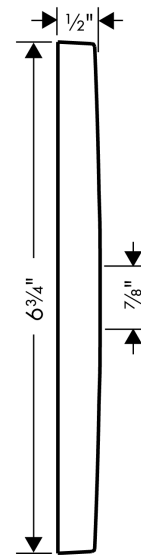

**AXOR Citterio M  
Wall Plate SoftCube**

Finish: **chrome** Part no. : **34612001**

**Description**

**Features**

- Metal

**Item details**

List Price \$ 224.00

**Compliance / Sustainability**

**Product image**

**Scale drawing**

**AXOR Citterio M**  
**Wall Plate SoftCube**  
 Finish: **chrome** Part no. : **34612001**

Exploded drawing

Year of production: >06/08

**AXOR Citterio M**  
**Wall Plate SoftCube**  
 Finish: **chrome**    Part no. : **34612001**

**Spare parts list**

Year of production: >06/08

Pos.	Description	Part no.	Price	PU
1	escutcheon 170 / 170 mm	98917000	-	1
2	O-ring 18x2,5	98139000	-	1
3	O-ring 48x5	98174000	-	1
4	O-ring 24x3	92112000	-	1