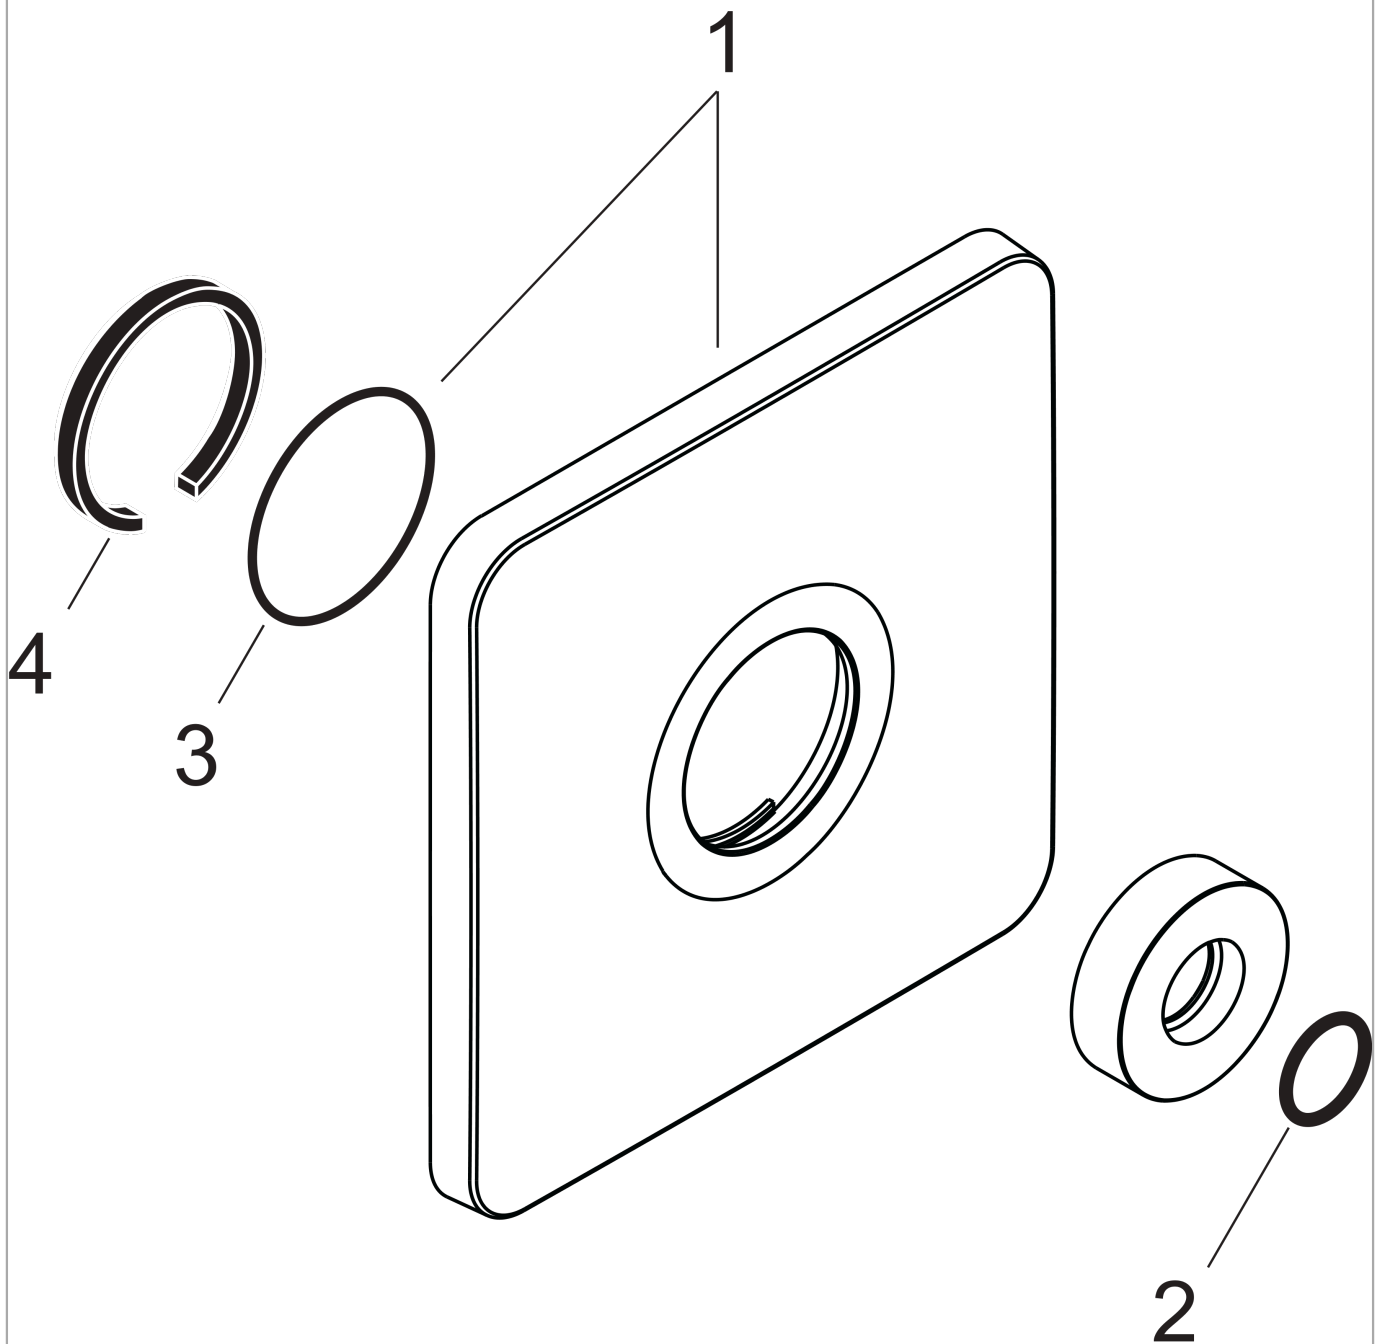

**Product image**

**Scale drawing**

**AXOR Citterio M**  
**Wall Plate SoftCube**  
 Finish: **chrome** Part no. : **34612001**

Exploded drawing

Year of production: >06/08

**AXOR Citterio M**  
**Wall Plate SoftCube**  
 Finish: **chrome**    Part no. : **34612001**

**Spare parts list**

Year of production: >06/08

Pos.	Description	Part no.	Price	PU
1	escutcheon 170 / 170 mm	98917000	-	1
2	O-ring 18x2,5	98139000	-	1
3	O-ring 48x5	98174000	-	1
4	O-ring 24x3	92112000	-	1