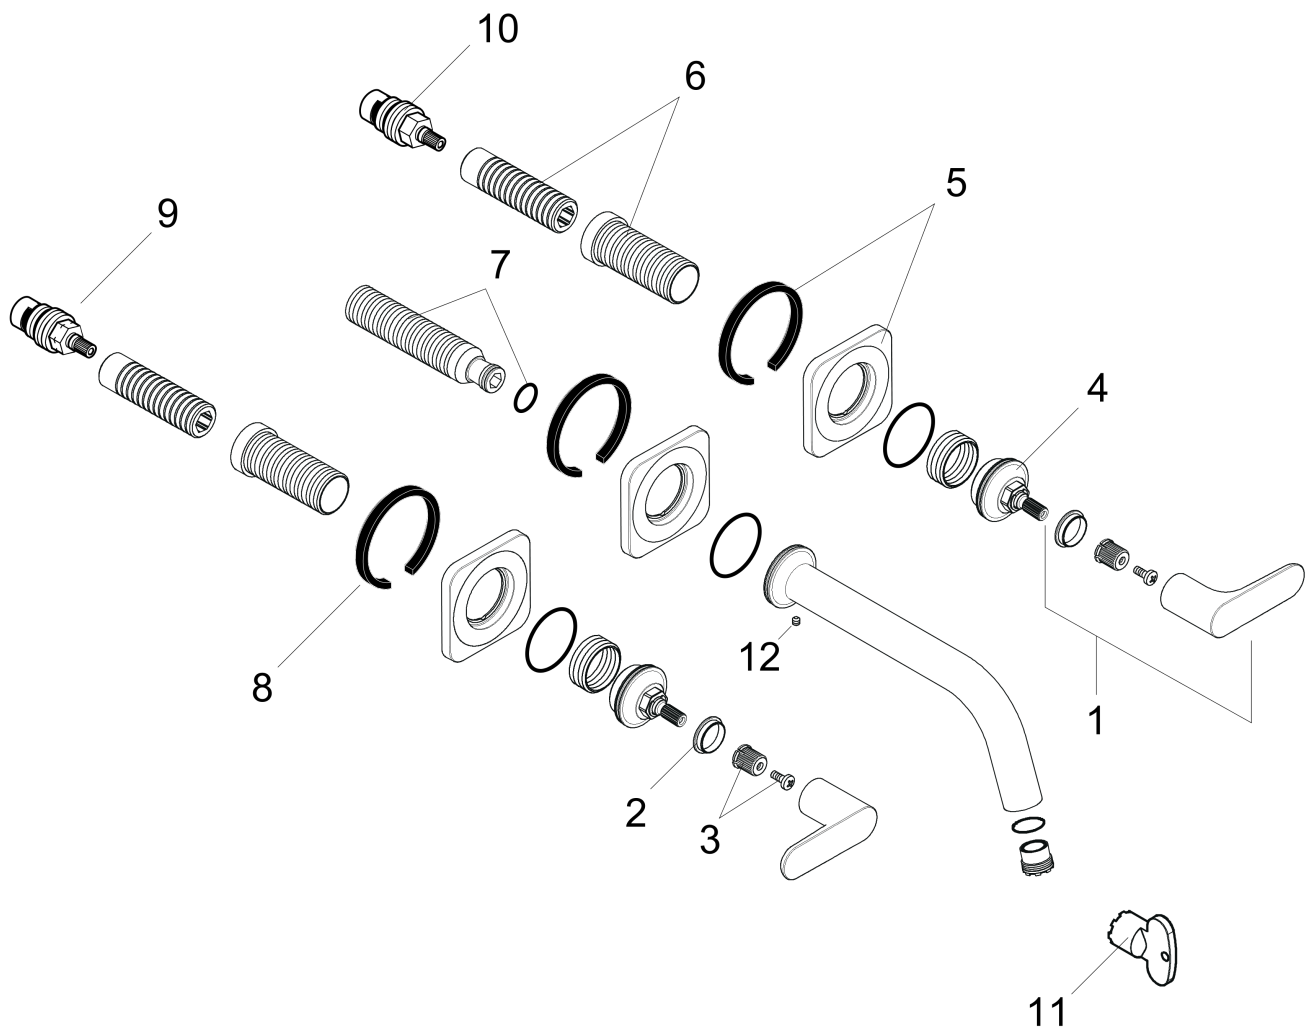

**AXOR Citterio M**

**Wall-Mounted Widespread Faucet Trim, 1.2 GPM, without Pop-up Drain**

Finish: **brushed nickel** Part no. : **34315821**

**Description**

**Features**

- Handle variant: Lever
- Spray modes: aerated spray
- Max. flow: 1.2 GPM (4.5 L/Min)
- Ceramic valves hot/cold 90°

**Item details**

List Price \$ 1,379.00

**Technology**

**Compliance / Sustainability**

**Product image**

**Scale drawing**

**AXOR Citterio M**  
**Wall-Mounted Widespread Faucet Trim, 1.2 GPM, without Pop-up Drain**  
 Finish: brushed nickel Part no. : 34315821

## AXOR Citterio M

Wall-Mounted Widespread Faucet Trim, 1.2 GPM, without Pop-up Drain

Finish: brushed nickel Part no. : 34315821

### Spare parts list

Year of production: >07/16

Pos.	Description	Part no.	Price	PU
1	handle	34095820	-	1
2	set of color-rings cold / hot water	98927000	-	1
3	handle fixing set	98932000	-	1
4	nut	98929820	-	1
5	escutcheon	98930000	-	1
6	fixing set	96393000	-	1
7	connecting thread G½	98933000	-	1
8	seal	97530000	-	1
9	shut off unit right closing	96350000	-	1
10	shut off unit left closing	96351000	-	1
11	special tool	98987000	-	1
12	hollow set screw M4x5	92846000	-	1
a	aerator M16,5x1 (4,5 l/min)	92875000	-	1