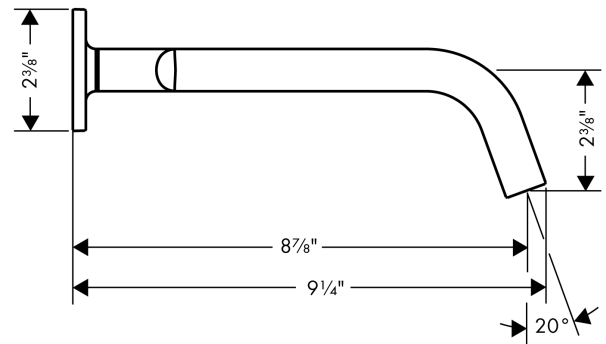

**AXOR Citterio M**

**Wall-Mounted Widespread Faucet Trim, 1.2 GPM, without Pop-up Drain**

Finish: **brushed nickel** Part no. : **34315821**

**Description**

**Features**

- Handle variant: Lever
- Spray modes: aerated spray
- Max. flow: 1.2 GPM (4.5 L/Min)
- Ceramic valves hot/cold 90°

**Item details**

List Price \$ 1,379.00

**Technology**

**Compliance / Sustainability**

**Product image**

**Scale drawing**

**AXOR Citterio M**  
**Wall-Mounted Widespread Faucet Trim, 1.2 GPM, without Pop-up Drain**  
 Finish: brushed nickel Part no. : 34315821

## AXOR Citterio M

Wall-Mounted Widespread Faucet Trim, 1.2 GPM, without Pop-up Drain

Finish: brushed nickel Part no. : 34315821

### Spare parts list

Year of production: >07/16

Pos.	Description	Part no.	Price	PU
1	handle	34095820	-	1
2	set of color-rings cold / hot water	98927000	-	1
3	handle fixing set	98932000	-	1
4	nut	98929820	-	1
5	escutcheon	98930000	-	1
6	fixing set	96393000	-	1
7	connecting thread G½	98933000	-	1
8	seal	97530000	-	1
9	shut off unit right closing	96350000	-	1
10	shut off unit left closing	96351000	-	1
11	special tool	98987000	-	1
12	hollow set screw M4x5	92846000	-	1
a	aerator M16,5x1 (4,5 l/min)	92875000	-	1