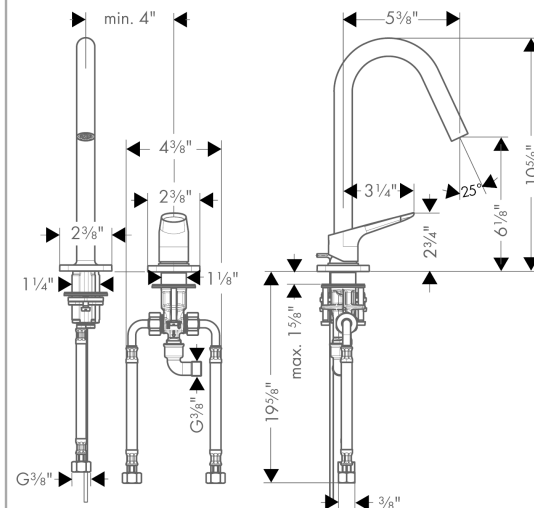

AXOR Citterio M
2-Hole Single-Handle Faucet 160 with Pop-Up Drain, 1.2 GPM
 Finishes : **chrome** Part no. : **34132001**

Description

Features

- Aerated spray
- Flow: 1.2 GPM (4.5 L/Min)
- Ceramic cartridge
- Includes pop-up drain

Technology

Product image

Scale drawing

25