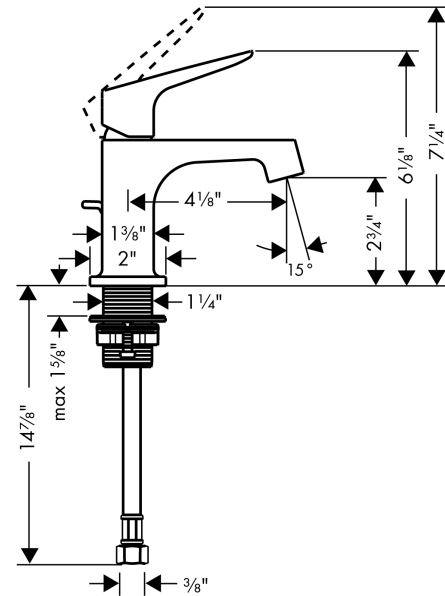

AXOR Citterio M
Single-Hole Faucet 70 with Pop-Up Drain, 1.2 GPM
 Finish: **brushed nickel** Part no. : **34016821**

Description

Features

- Handle variant: Lever
- Spray modes: aerated spray
- Max. flow: 1.2 GPM (4.5 L/Min)
- Ceramic cartridge
- Includes pop-up drain

Item details

List Price \$ 1,144.00

Technology

Compliance / Sustainability

Product image

Scale drawing

AXOR Citterio M
Single-Hole Faucet 70 with Pop-Up Drain, 1.2 GPM
 Finish: brushed nickel Part no. : 34016821

Exploded drawing

Year of production: >07/16

AXOR Citterio M
Single-Hole Faucet 70 with Pop-Up Drain, 1.2 GPM
 Finish: **brushed nickel** Part no. : **34016821**

Spare parts list

Year of production: >07/16

Pos.	Description	Part no.	Price	PU
1	handle	34093820	-	1
2	screw cover	96762000	-	1
3	flange	98863820	-	1
4	nut	98864000	-	1
5	cartridge, assy	95973001	-	1
6	seal	98865000	-	1
7	adapter for cartridge	98866000	-	1
8	aerator M16,5x1 (4,5 l/min)	92875000	-	1
9	pull rod	96923820	-	1
10	connection hose 18½" M8x0,75 3/8"	96321001	-	1
11	fixing set (Ø 32)	13961000	-	1
12	lever collar	97548000	-	1
13	special tool	98987000	-	1
a	pop up waste	88509820	-	1