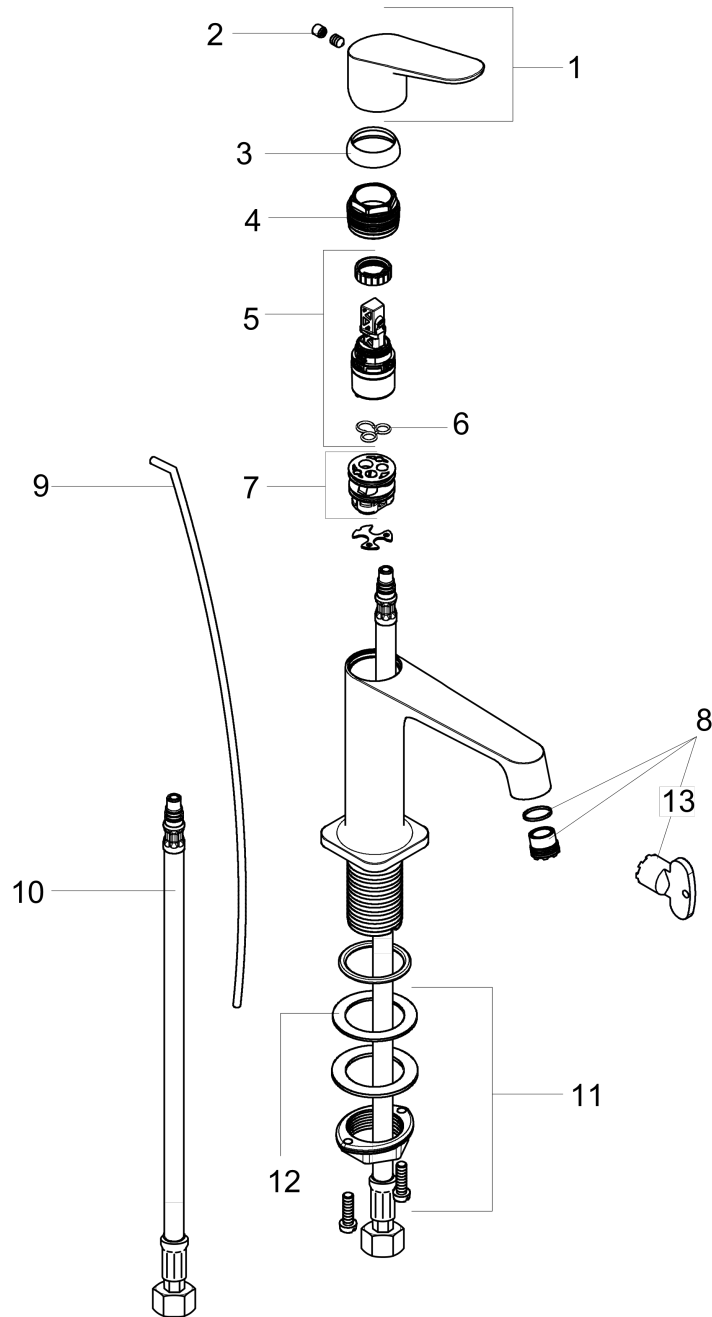

AXOR Citterio M
Single-Hole Faucet 70 with Pop-Up Drain, 1.2 GPM
 Finish: **brushed nickel** Part no. : **34016821**

Description

Features

- Handle variant: Lever
- Spray modes: aerated spray
- Max. flow: 1.2 GPM (4.5 L/Min)
- Ceramic cartridge
- Includes pop-up drain

Item details

List Price \$ 1,144.00

Technology

Compliance / Sustainability

Product image

Scale drawing

AXOR Citterio M
Single-Hole Faucet 70 with Pop-Up Drain, 1.2 GPM
 Finish: brushed nickel Part no. : 34016821

Exploded drawing

Year of production: >07/16

AXOR Citterio M
Single-Hole Faucet 70 with Pop-Up Drain, 1.2 GPM
 Finish: **brushed nickel** Part no. : **34016821**

Spare parts list

Year of production: >07/16

Pos.	Description	Part no.	Price	PU
1	handle	34093820	-	1
2	screw cover	96762000	-	1
3	flange	98863820	-	1
4	nut	98864000	-	1
5	cartridge, assy	95973001	-	1
6	seal	98865000	-	1
7	adapter for cartridge	98866000	-	1
8	aerator M16,5x1 (4,5 l/min)	92875000	-	1
9	pull rod	96923820	-	1
10	connection hose 18½" M8x0,75 3/8"	96321001	-	1
11	fixing set (Ø 32)	13961000	-	1
12	lever collar	97548000	-	1
13	special tool	98987000	-	1
a	pop up waste	88509820	-	1