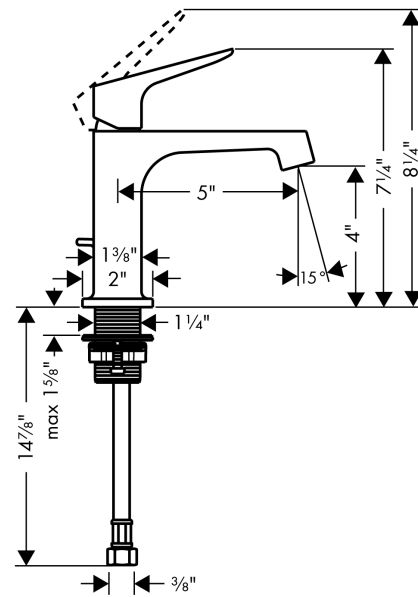

AXOR Citterio M
Single-Hole Faucet 100 with Pop-Up Drain, 1.2 GPM
 Finish: **brushed nickel** Part no. : **34010821**

Description

Features

- Handle variant: Lever
- Spray modes: aerated spray
- Max. flow: 1.2 GPM (4.5 L/Min)
- Ceramic cartridge
- Includes pop-up drain

Item details

List Price \$ 1,182.00

Technology

Compliance / Sustainability

Product image

Scale drawing

AXOR Citterio M
Single-Hole Faucet 100 with Pop-Up Drain, 1.2 GPM
 Finish: brushed nickel Part no. : 34010821

Exploded drawing

Year of production: >07/16

AXOR Citterio M
Single-Hole Faucet 100 with Pop-Up Drain, 1.2 GPM
 Finish: **brushed nickel** Part no. : **34010821**

Spare parts list

Year of production: >07/16

Pos.	Description	Part no.	Price	PU
1	handle	34093820	-	1
2	screw cover	96762000	-	1
3	flange	98863820	-	1
4	nut	98864000	-	1
5	cartridge, assy	95973001	-	1
6	seal	98865000	-	1
7	adapter for cartridge	98866000	-	1
8	aerator M16,5x1 (4,5 l/min)	92875000	-	1
9	pull rod	96923820	-	1
10	connection hose 18½" M8x0,75 3/8"	96321001	-	1
11	fixing set (Ø 32)	13961000	-	1
12	lever collar	97548000	-	1
13	special tool	98987000	-	1
a	pop up waste	88509820	-	1