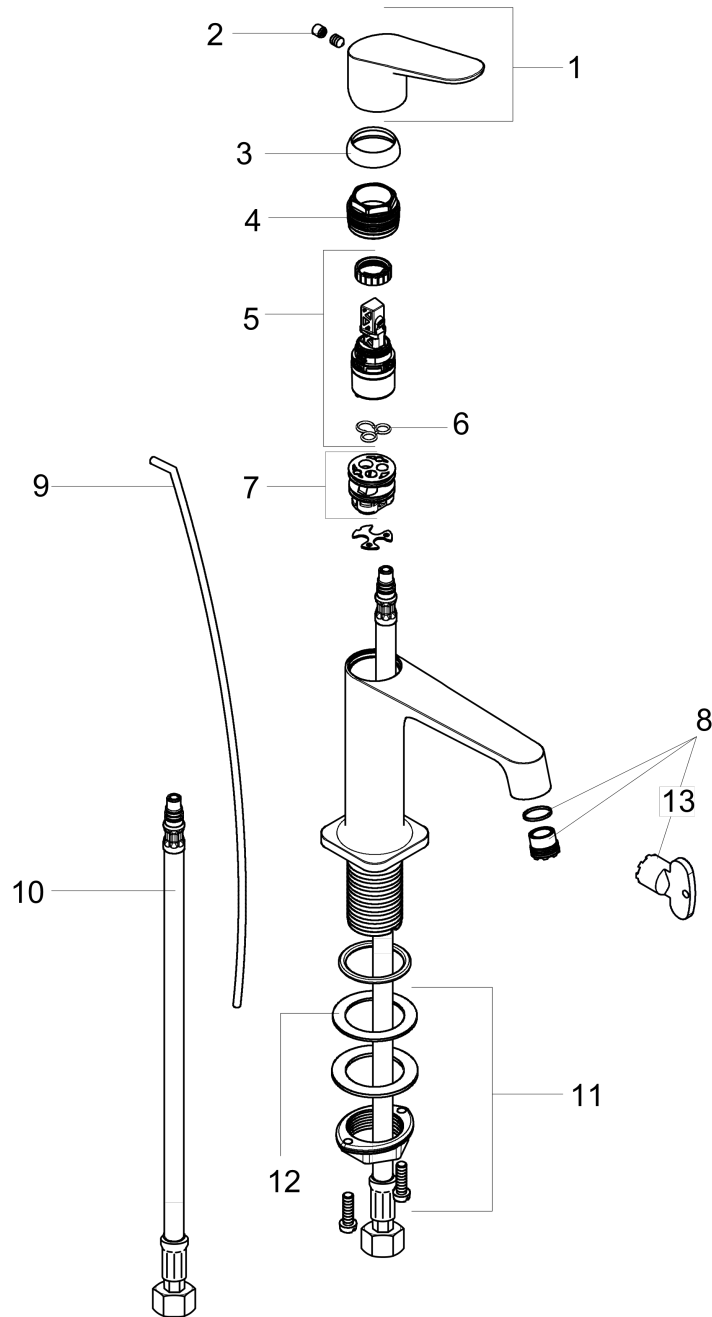

AXOR Citterio M
Single-Hole Faucet 100 with Pop-Up Drain, 1.2 GPM
 Finish: **brushed nickel** Part no. : **34010821**

Description

Features

- Handle variant: Lever
- Spray modes: aerated spray
- Max. flow: 1.2 GPM (4.5 L/Min)
- Ceramic cartridge
- Includes pop-up drain

Item details

List Price \$ 1,182.00

Technology

Compliance / Sustainability

Product image

Scale drawing

AXOR Citterio M
Single-Hole Faucet 100 with Pop-Up Drain, 1.2 GPM
 Finish: brushed nickel Part no. : 34010821

Exploded drawing

Year of production: >07/16

AXOR Citterio M
Single-Hole Faucet 100 with Pop-Up Drain, 1.2 GPM
 Finish: **brushed nickel** Part no. : **34010821**

Spare parts list

Year of production: >07/16

Pos.	Description	Part no.	Price	PU
1	handle	34093820	-	1
2	screw cover	96762000	-	1
3	flange	98863820	-	1
4	nut	98864000	-	1
5	cartridge, assy	95973001	-	1
6	seal	98865000	-	1
7	adapter for cartridge	98866000	-	1
8	aerator M16,5x1 (4,5 l/min)	92875000	-	1
9	pull rod	96923820	-	1
10	connection hose 18½" M8x0,75 3/8"	96321001	-	1
11	fixing set (Ø 32)	13961000	-	1
12	lever collar	97548000	-	1
13	special tool	98987000	-	1
a	pop up waste	88509820	-	1