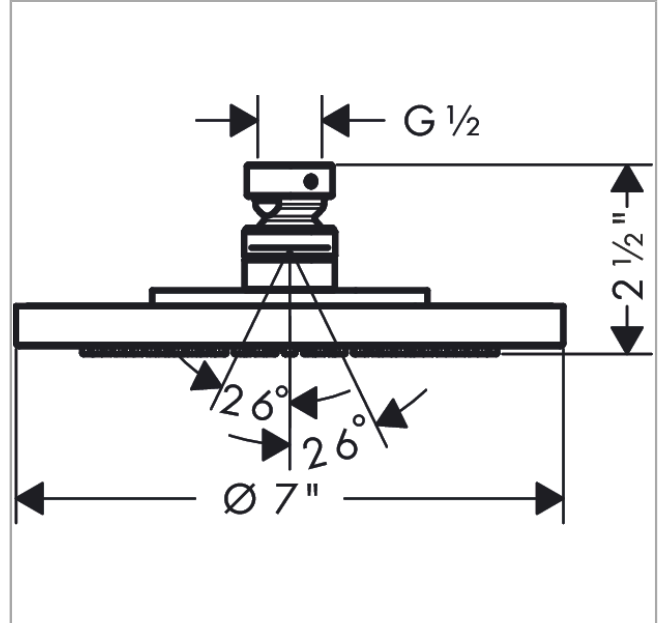

**AXOR Starck**  
**Showerhead 180 1-Jet PowderRain, 1.75 GPM**  
 Finish: **chrome** Part no. : **28618001**

**Description**

**Features**

- Shower head size: 7 1/8"
- Spray modes: PowderRain
- Max. flow: 1.75 GPM (6.6 L/Min)
- 180 spray channels
- Spray face finish: Fully-finished matching spray face
- Spray face removable for cleaning

**Item details**

List Price \$ 913.00

**Technology**

**Compliance / Sustainability**

**Product image**

**Scale drawing**

**AXOR Starck**  
**Showerhead 180 1-Jet PowderRain, 1.75 GPM**  
 Finish: **chrome** Part no. : **28618001**

Exploded drawing

Year of production: >01/22

**AXOR Starck**  
**Showerhead 180 1-Jet PowderRain, 1.75 GPM**  
 Finish: **chrome** Part no. : **28618001**

**Spare parts list**

Year of production: >01/22

Pos.	Description	Part no.	Price	PU
1	seal	98058000	-	1
2	filter	92672000	-	1
3	lock washer	98942000	-	1
4	screw	95796000	-	1