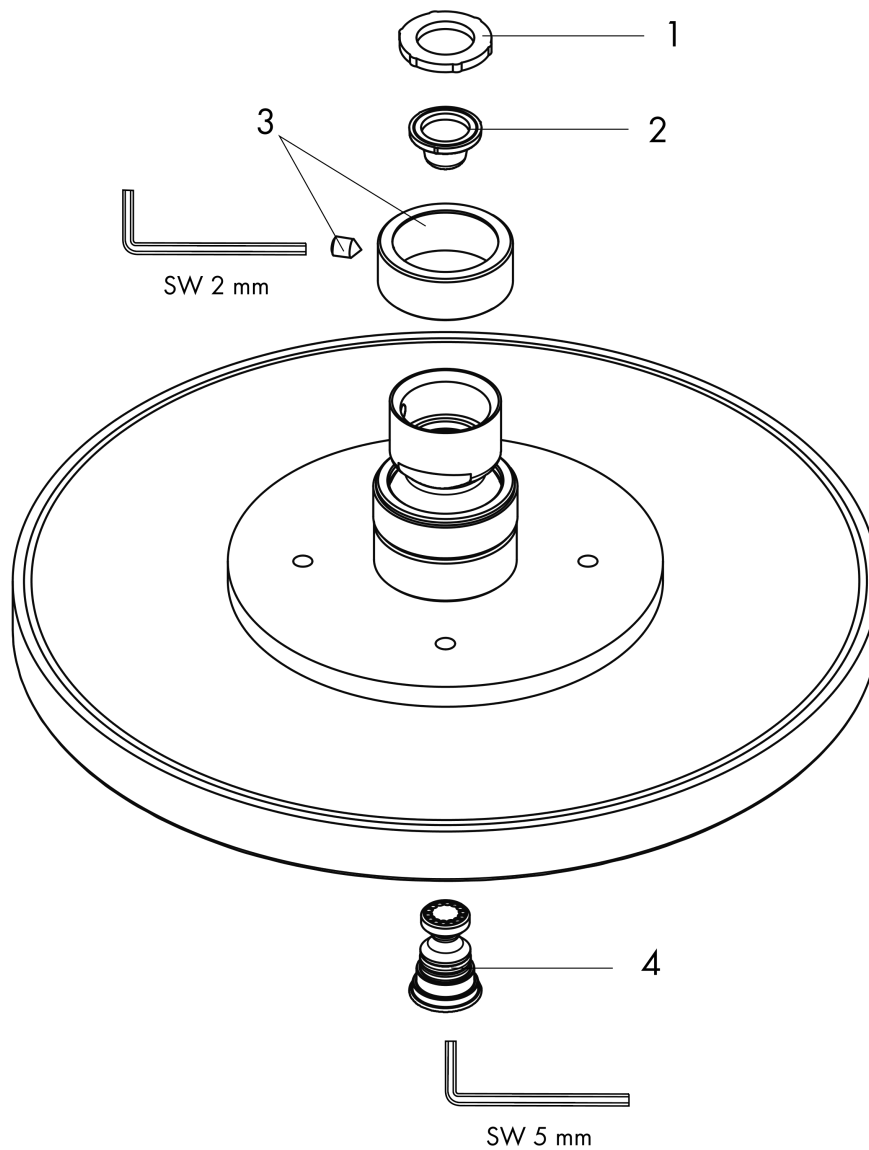

**AXOR Starck**  
**Showerhead 180 1-Jet PowderRain, 1.75 GPM**  
 Finish: **chrome** Part no. : **28618001**

**Description**

**Features**

- Shower head size: 7 1/8"
- Spray modes: PowderRain
- Max. flow: 1.75 GPM (6.6 L/Min)
- 180 spray channels
- Spray face finish: Fully-finished matching spray face
- Spray face removable for cleaning

**Item details**

List Price \$ 913.00

**Technology**

**Compliance / Sustainability**

**Product image**

**Scale drawing**

**AXOR Starck**  
**Showerhead 180 1-Jet PowderRain, 1.75 GPM**  
 Finish: **chrome** Part no. : **28618001**

Exploded drawing

Year of production: >01/22

**AXOR Starck**  
**Showerhead 180 1-Jet PowderRain, 1.75 GPM**  
 Finish: **chrome** Part no. : **28618001**

**Spare parts list**

Year of production: >01/22

Pos.	Description	Part no.	Price	PU
1	seal	98058000	-	1
2	filter	92672000	-	1
3	lock washer	98942000	-	1
4	screw	95796000	-	1