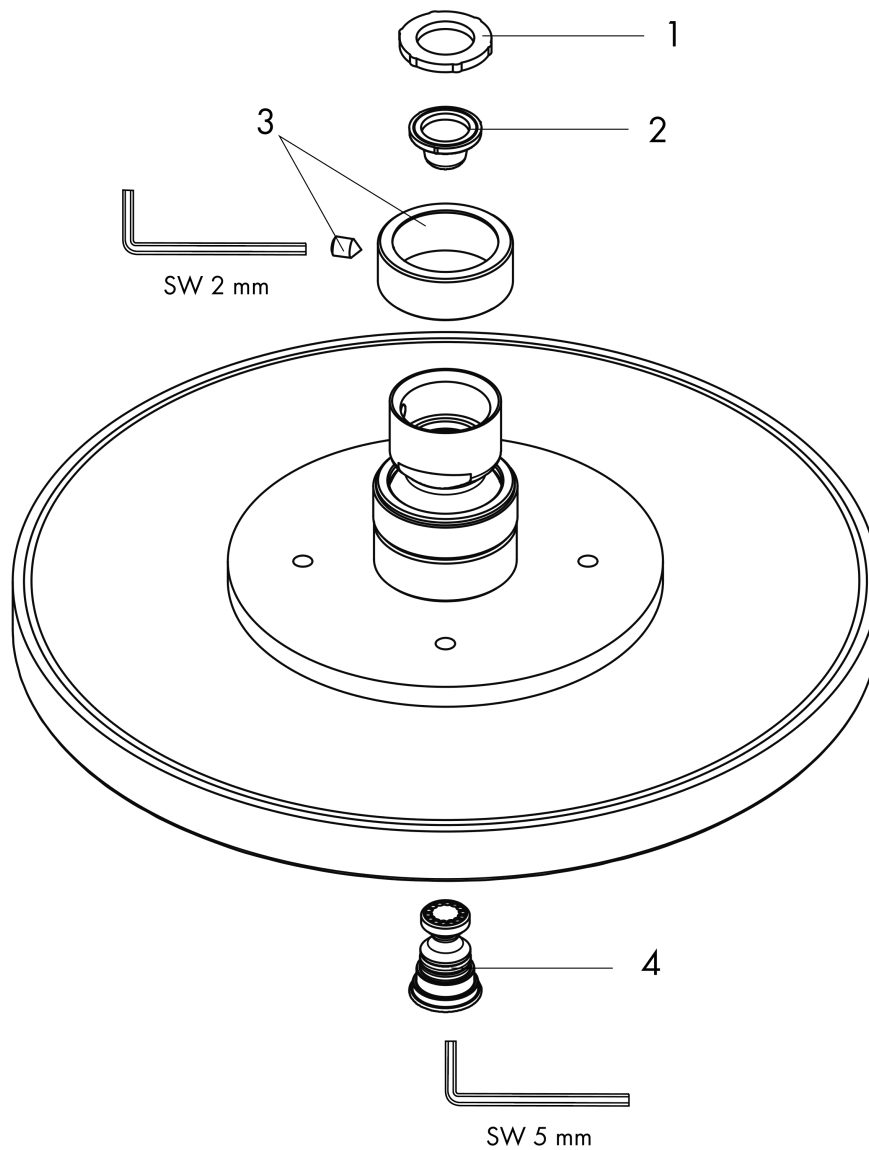

AXOR Starck
Showerhead 180 1-Jet PowderRain, 2.5 GPM
 Finish: **chrome** Part no. : **28615001**

Description

Features

- Shower head size: 7 1/8"
- Spray modes: PowderRain
- Max. flow: 2.5 GPM (9.5 L/Min)
- 75 spray channels
- Spray face finish: Fully-finished matching spray face

Item details

List Price \$ 913.00

Technology

Compliance / Sustainability

Product image

Scale drawing

AXOR Starck
 Showerhead 180 1-Jet PowderRain, 2.5 GPM
 Finish: chrome Part no. : 28615001

Exploded drawing

Year of production: >01/22

AXOR Starck
Showerhead 180 1-Jet PowderRain, 2.5 GPM
 Finish: **chrome** Part no. : **28615001**

Spare parts list

Year of production: >01/22

Pos.	Description	Part no.	Price	PU
1	seal	98058000	-	1
2	filter	92672000	-	1
3	lock washer	98942000	-	1
4	screw	95796000	-	1