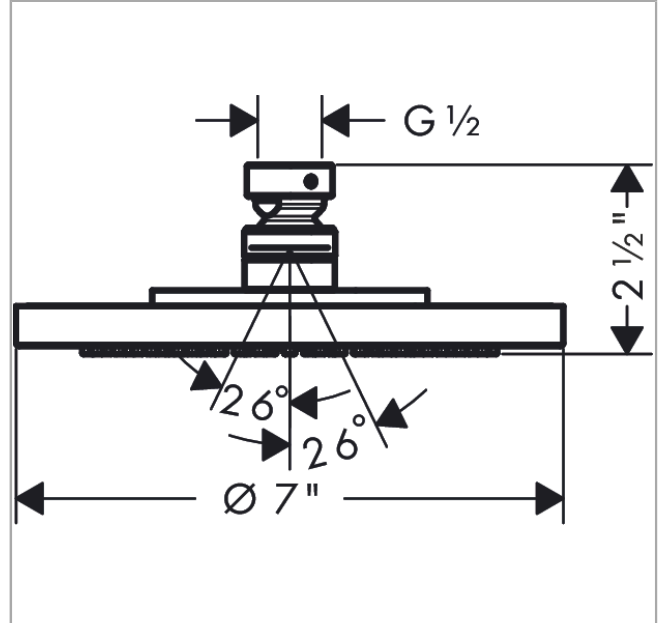

AXOR Starck
Showerhead 180 1-Jet PowderRain, 2.5 GPM
 Finish: **chrome** Part no. : **28615001**

Description

Features

- Shower head size: 7 1/8"
- Spray modes: PowderRain
- Max. flow: 2.5 GPM (9.5 L/Min)
- 75 spray channels
- Spray face finish: Fully-finished matching spray face

Item details

List Price \$ 913.00

Technology

Compliance / Sustainability

Product image

Scale drawing

AXOR Starck
 Showerhead 180 1-Jet PowderRain, 2.5 GPM
 Finish: chrome Part no. : 28615001

Exploded drawing

Year of production: >01/22

AXOR Starck
Showerhead 180 1-Jet PowderRain, 2.5 GPM
 Finish: **chrome** Part no. : **28615001**

Spare parts list

Year of production: >01/22

Pos.	Description	Part no.	Price	PU
1	seal	98058000	-	1
2	filter	92672000	-	1
3	lock washer	98942000	-	1
4	screw	95796000	-	1