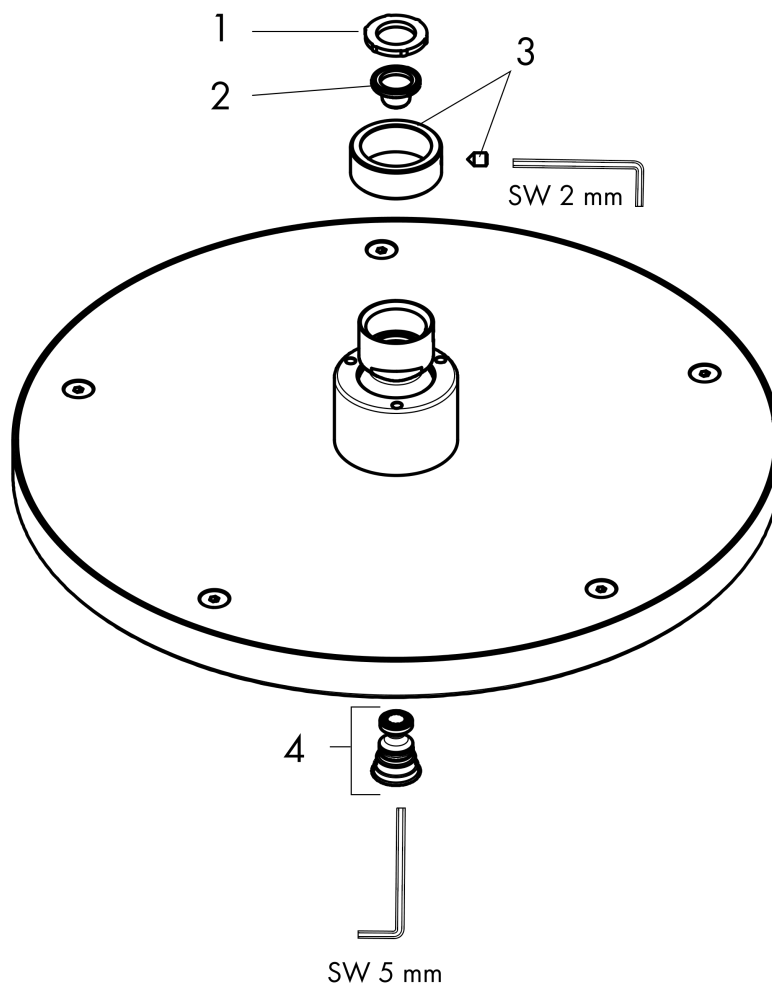

AXOR Starck
Showerhead 240 1-Jet PowderRain, 1.75 GPM
 Finish: **chrome** Part no. : **28614001**

Description

Features

- Shower head size: 9 1/2"
- Spray modes: PowderRain
- Max. flow: 1.75 GPM (6.6 L/Min)
- 180 spray channels
- Spray face finish: Fully-finished matching spray face

Item details

List Price \$ 1,142.00

Technology

Compliance / Sustainability

Product image

Scale drawing

AXOR Starck
Showerhead 240 1-Jet PowderRain, 1.75 GPM
 Finish: **chrome** Part no. : **28614001**

Exploded drawing

Year of production: >01/22

AXOR Starck
Showerhead 240 1-Jet PowderRain, 1.75 GPM
 Finish: **chrome** Part no. : **28614001**

Spare parts list

Year of production: >01/22

Pos.	Description	Part no.	Price	PU
1	seal	98058000	-	1
2	filter	92672000	-	1
3	lock washer	98942000	-	1
4	screw	95796000	-	1