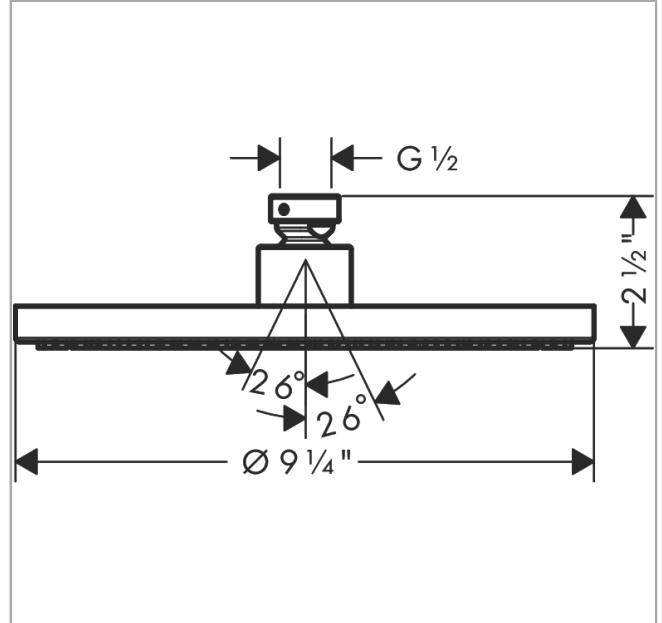

AXOR Starck
Showerhead 240 1-Jet PowderRain, 1.75 GPM
 Finish: **chrome** Part no. : **28614001**

Description

Features

- Shower head size: 9 1/2"
- Spray modes: PowderRain
- Max. flow: 1.75 GPM (6.6 L/Min)
- 180 spray channels
- Spray face finish: Fully-finished matching spray face

Item details

List Price \$ 1,142.00

Technology

Compliance / Sustainability

Product image

Scale drawing

AXOR Starck
Showerhead 240 1-Jet PowderRain, 1.75 GPM
 Finish: **chrome** Part no. : **28614001**

Exploded drawing

Year of production: >01/22

AXOR Starck
Showerhead 240 1-Jet PowderRain, 1.75 GPM
 Finish: **chrome** Part no. : **28614001**

Spare parts list

Year of production: >01/22

Pos.	Description	Part no.	Price	PU
1	seal	98058000	-	1
2	filter	92672000	-	1
3	lock washer	98942000	-	1
4	screw	95796000	-	1