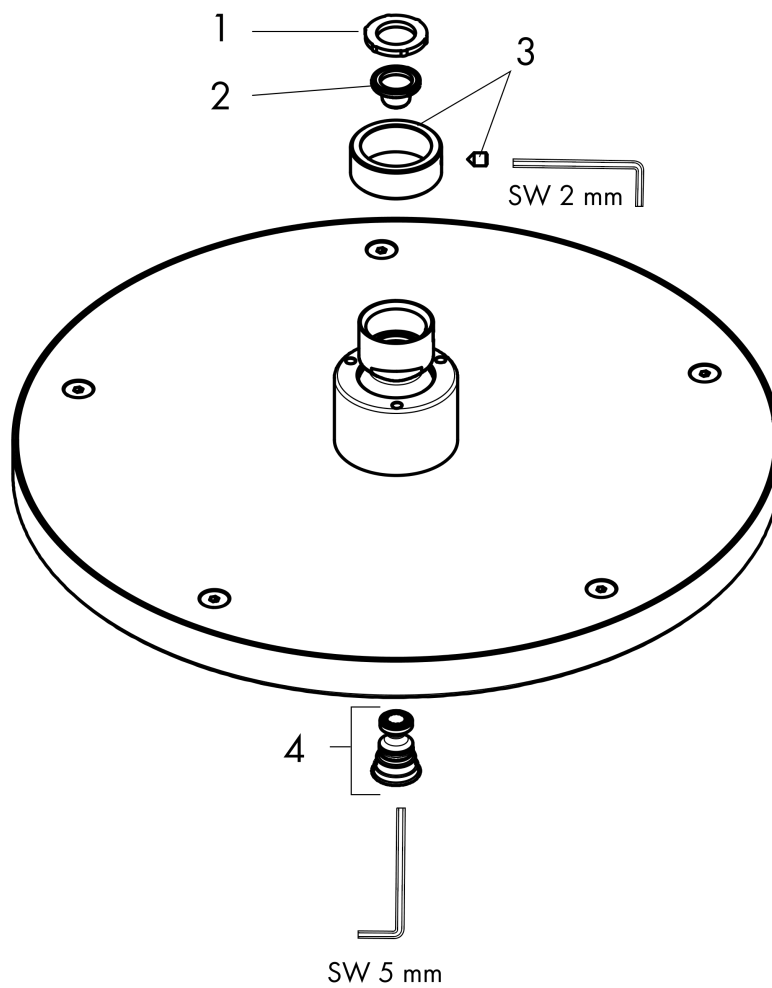

AXOR Starck
Showerhead 240 1-Jet PowderRain, 2.5 GPM
 Finish: **chrome** Part no. : **28612001**

Description

Features

- Shower head size: 9 1/2"
- Spray modes: PowderRain
- Max. flow: 2.5 GPM (9.5 L/Min)
- 180 spray channels
- Spray face finish: Fully-finished matching spray face

Item details

List Price \$ 1,142.00

Technology

Compliance / Sustainability

Product image

Scale drawing

AXOR Starck
Showerhead 240 1-Jet PowderRain, 2.5 GPM
 Finish: **chrome** Part no. : **28612001**

Exploded drawing

Year of production: >01/22

AXOR Starck
Showerhead 240 1-Jet PowderRain, 2.5 GPM
 Finish: **chrome** Part no. : **28612001**

Spare parts list

Year of production: >01/22

Pos.	Description	Part no.	Price	PU
1	seal	98058000	-	1
2	filter	92672000	-	1
3	lock washer	98942000	-	1
4	screw	95796000	-	1