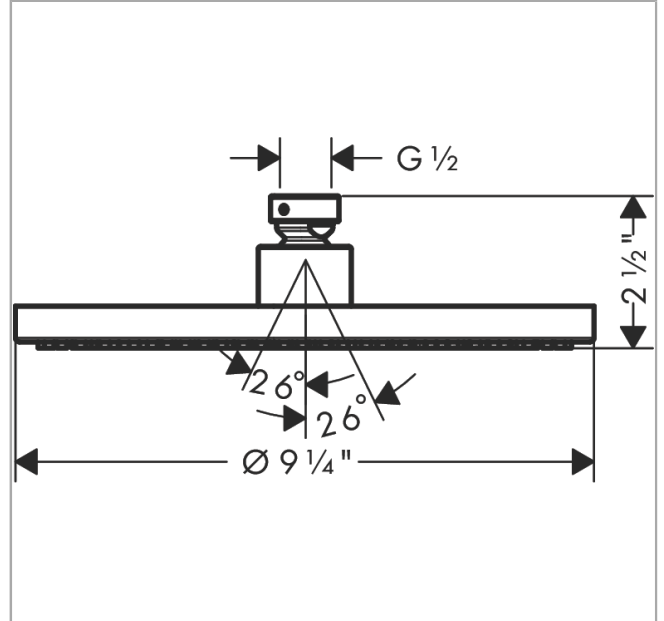

AXOR Starck
Showerhead 240 1-Jet PowderRain, 2.5 GPM
 Finish: **chrome** Part no. : **28612001**

Description

Features

- Shower head size: 9 1/2"
- Spray modes: PowderRain
- Max. flow: 2.5 GPM (9.5 L/Min)
- 180 spray channels
- Spray face finish: Fully-finished matching spray face

Item details

List Price \$ 1,142.00

Technology

Compliance / Sustainability

Product image

Scale drawing

AXOR Starck
Showerhead 240 1-Jet PowderRain, 2.5 GPM
 Finish: **chrome** Part no. : **28612001**

Exploded drawing

Year of production: >01/22

AXOR Starck
Showerhead 240 1-Jet PowderRain, 2.5 GPM
 Finish: **chrome** Part no. : **28612001**

Spare parts list

Year of production: >01/22

Pos.	Description	Part no.	Price	PU
1	seal	98058000	-	1
2	filter	92672000	-	1
3	lock washer	98942000	-	1
4	screw	95796000	-	1