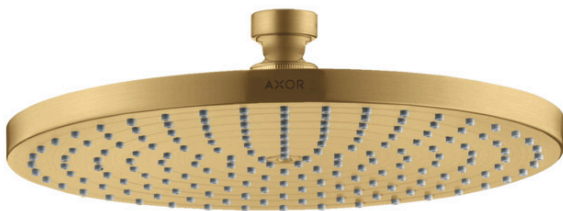

AXOR Starck
Showerhead 240 1-Jet, 2.5 GPM
Finish: **brushed gold optic** Part no. : **28494251**

Description

Features

- Shower head size: 9.75"
- Spray modes: RainAir
- Max. flow: 2.5 GPM (9.5 L/Min)
- 180 spray channels
- Spray face finish: Fully-finished matching spray face

Item details

List Price $ 1,568.00

Technology

Compliance / Sustainability

Product image