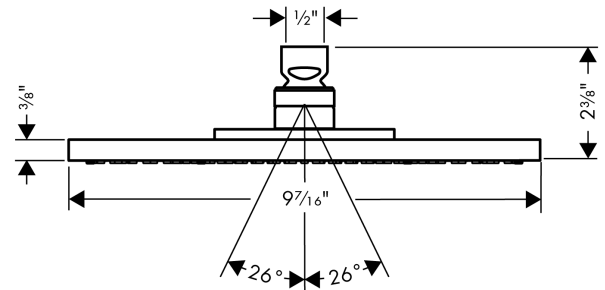

**AXOR Starck**  
**Showerhead 240 1-Jet, 2.5 GPM**  
 Finish: **chrome** Part no. : **28494001**

**Description**

**Features**

- Shower head size: 9.75"
- Spray modes: RainAir
- Max. flow: 2.5 GPM (9.5 L/Min)
- 180 spray channels
- Spray face finish: Fully-finished matching spray face

**Item details**

List Price \$ 1,187.00

**Technology**

**Compliance / Sustainability**

**Product image**

**Scale drawing**

AXOR Starck  
Showerhead 240 1-Jet, 2.5 GPM  
Finish: chrome Part no. : 28494001

Exploded drawing

Year of production: >04/04

**AXOR Starck**  
**Showerhead 240 1-Jet, 2.5 GPM**  
 Finish: **chrome** Part no. : **28494001**

## Spare parts list

Year of production: >04/04

Pos.	Description	Part no.	Price	PU
1	air jet (Eco)	95795000	-	1
2	seal	97606000	-	1
3	lever collar	97536000	-	1
4	nut	97958000	-	1
5	filter packing	88649000	-	1
6	lock washer	98942000	-	1
7	hollow set screw M4x6	97767000	-	1