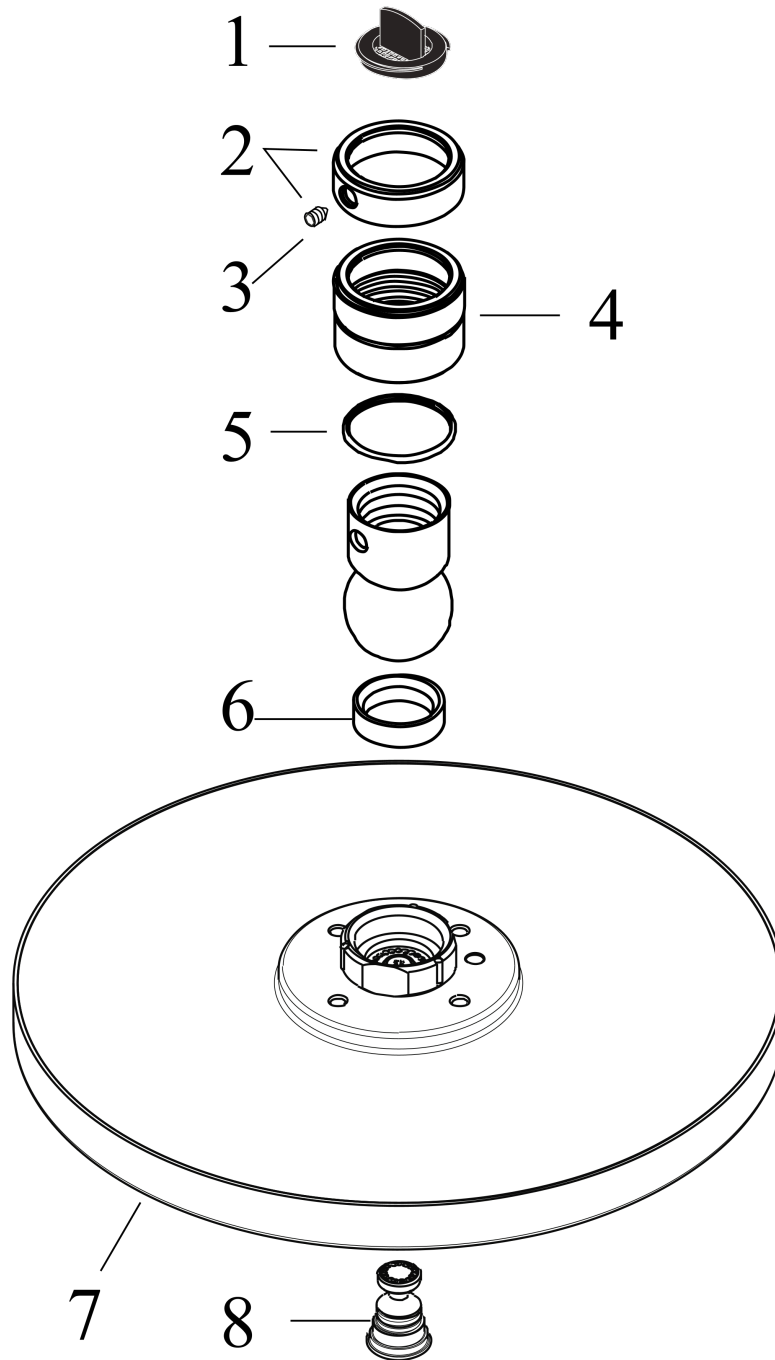

**AXOR Starck**  
**Showerhead 240 1-Jet, 2.5 GPM**  
 Finish: **chrome** Part no. : **28494001**

**Description**

**Features**

- Shower head size: 9.75"
- Spray modes: RainAir
- Max. flow: 2.5 GPM (9.5 L/Min)
- 180 spray channels
- Spray face finish: Fully-finished matching spray face

**Item details**

List Price \$ 1,187.00

**Technology**

**Compliance / Sustainability**

**Product image**

**Scale drawing**

AXOR Starck  
Showerhead 240 1-Jet, 2.5 GPM  
Finish: chrome Part no. : 28494001

Exploded drawing

Year of production: >04/04

**AXOR Starck**  
**Showerhead 240 1-Jet, 2.5 GPM**  
 Finish: **chrome** Part no. : **28494001**

## Spare parts list

Year of production: >04/04

Pos.	Description	Part no.	Price	PU
1	air jet (Eco)	95795000	-	1
2	seal	97606000	-	1
3	lever collar	97536000	-	1
4	nut	97958000	-	1
5	filter packing	88649000	-	1
6	lock washer	98942000	-	1
7	hollow set screw M4x6	97767000	-	1