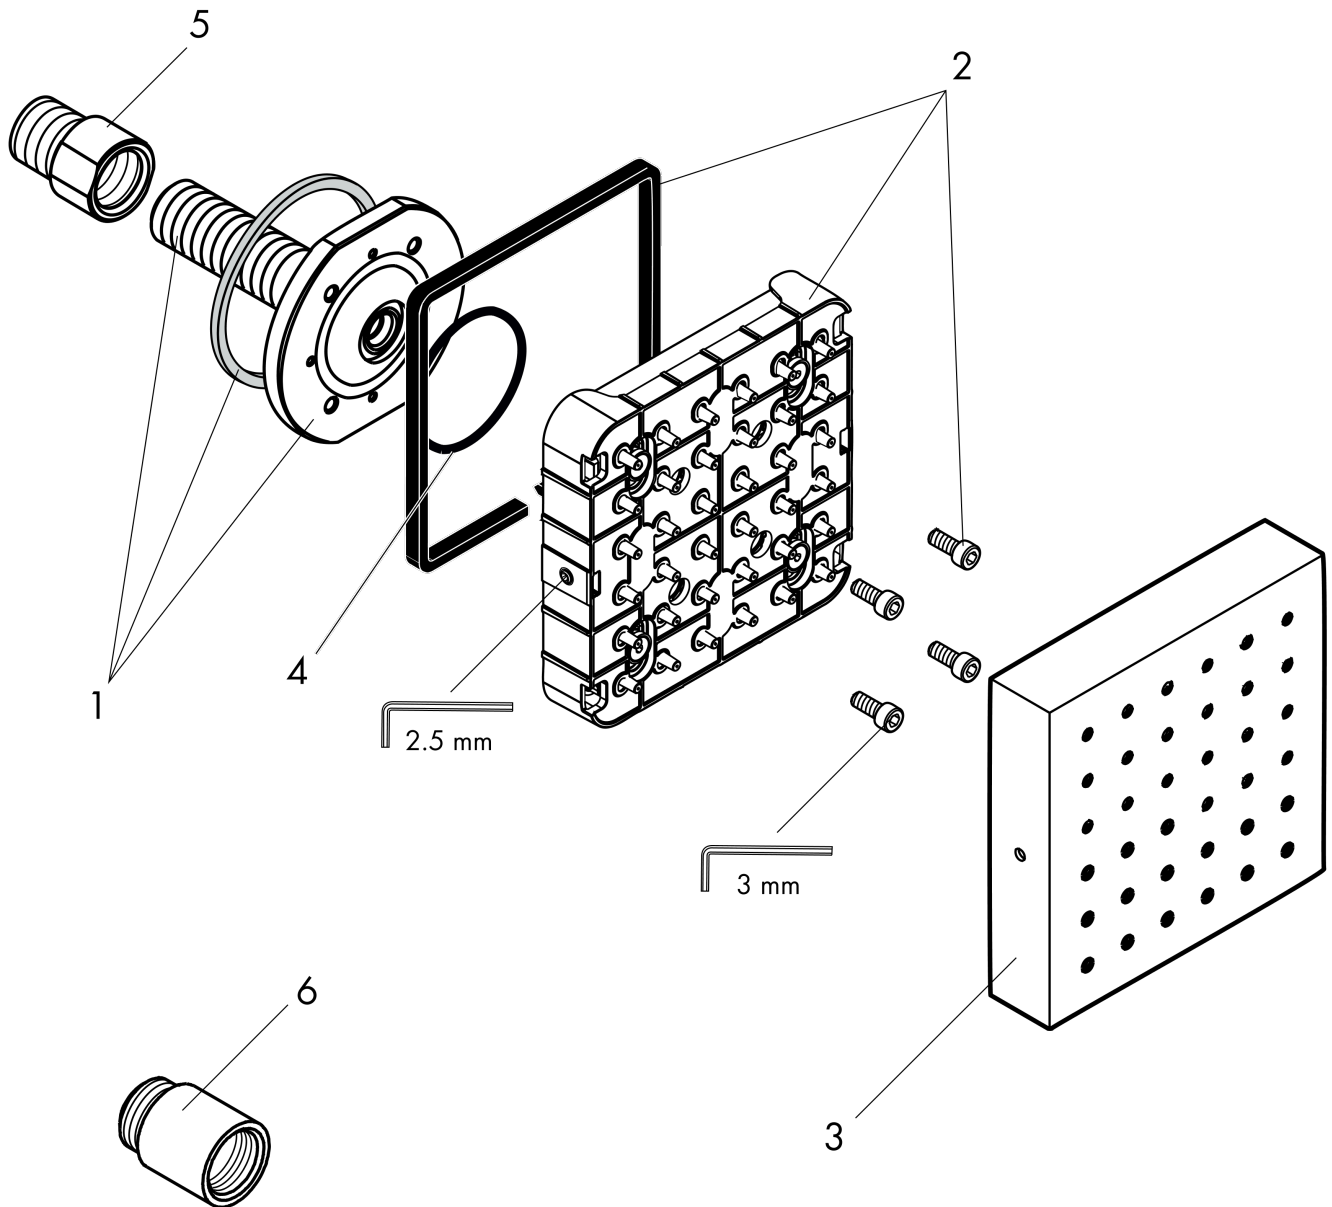

**AXOR ShowerSolutions
Bodyspray 5" x 5" Square**

Finish: **brushed nickel** Part no. : **28491821**

Description

Features

- Shower head size: 4.72"
- 3-position adjustable spray
- Max. flow: 1.5 GPM (5.7 L/Min)
- Connection thread: ½" NPT
- In a joined installation (0.39" distance), the basic set # 28486181 is recommended
- In a freely arranged installation, connection via a G ½ inner thread is possible
- Material: Metal

Item details

List Price \$ 918.00

Technology

Compliance / Sustainability

Product image

Scale drawing

**AXOR ShowerSolutions
Bodyspray 5" x 5" Square**

Finish: brushed nickel Part no. : 28491821

Exploded drawing

Year of production: >01/22

AXOR ShowerSolutions
Bodyspray 5" x 5" Square

Finish: **brushed nickel** Part no. : **28491821**

Spare parts list

Year of production: >01/22

Pos.	Description	Part no.	Price	PU
1	connecting thread	94715001	-	1
2	spray body	95361000	-	1
3	frontcover	95362820	-	1
4	O-ring 41x2	98212000	-	1
5	adapter for body shower	88746000	-	1
6	extension 25 mm	95413000	-	1