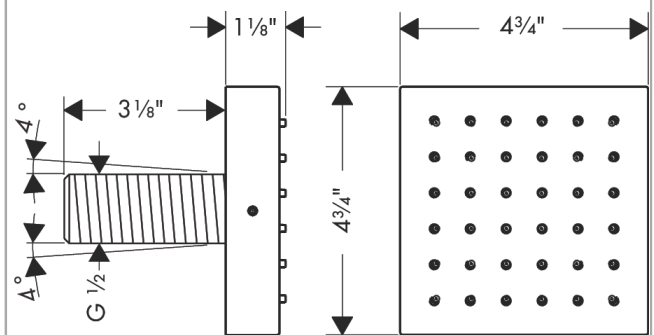

**AXOR ShowerSolutions
Bodyspray 5" x 5" Square**

Finish: **brushed nickel** Part no. : **28491821**

Description

Features

- Shower head size: 4.72"
- 3-position adjustable spray
- Max. flow: 1.5 GPM (5.7 L/Min)
- Connection thread: ½" NPT
- In a joined installation (0.39" distance), the basic set # 28486181 is recommended
- In a freely arranged installation, connection via a G ½ inner thread is possible
- Material: Metal

Item details

List Price \$ 918.00

Technology

Compliance / Sustainability

Product image

Scale drawing

**AXOR ShowerSolutions
Bodyspray 5" x 5" Square**

Finish: brushed nickel Part no. : 28491821

Exploded drawing

Year of production: >01/22

AXOR ShowerSolutions
Bodyspray 5" x 5" Square

Finish: **brushed nickel** Part no. : **28491821**

Spare parts list

Year of production: >01/22

Pos.	Description	Part no.	Price	PU
1	connecting thread	94715001	-	1
2	spray body	95361000	-	1
3	frontcover	95362820	-	1
4	O-ring 41x2	98212000	-	1
5	adapter for body shower	88746000	-	1
6	extension 25 mm	95413000	-	1