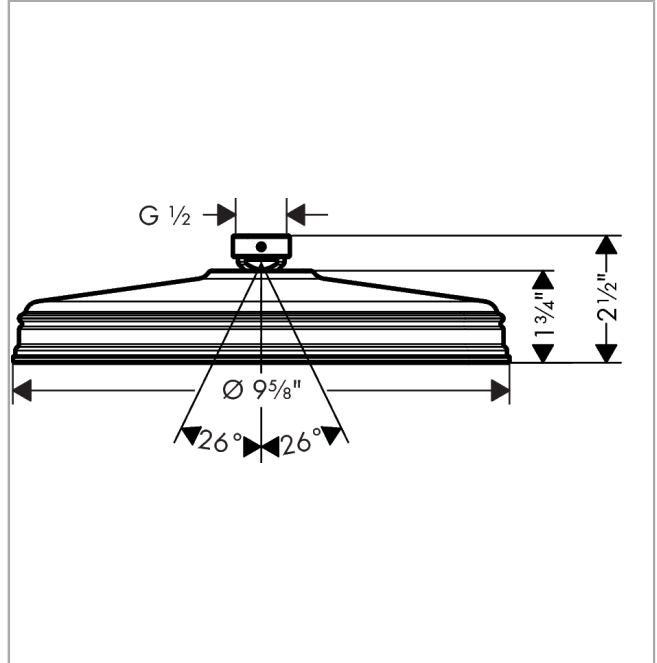

AXOR Montreux
Showerhead 240 1-Jet, 1.75 GPM
 Finish: **polished nickel** Part no. : **28374831**

Description

Features

- Shower head size: 9 1/2"
- Spray modes: Rain
- Max. flow: 1.75 GPM (6.6 L/Min)
- 140 spray channels
- Spray face finish: Fully-finished matching spray face
- Spray face removable for cleaning

Item details

List Price \$ 1,240.00

Technology

Compliance / Sustainability

Product image

Scale drawing

AXOR Montreux
Showerhead 240 1-Jet, 1.75 GPM
Finish: **polished nickel** Part no. : **28374831**

Exploded drawing

Year of production: >01/18

AXOR Montreux
Showerhead 240 1-Jet, 1.75 GPM
 Finish: **polished nickel** Part no. : **28374831**

Spare parts list

Year of production: >01/18

Pos.	Description	Part no.	Price	PU
1	lock washer	98942000	-	1
2	hollow set screw M4x6	97767000	-	1
3	filter packing	94246000	-	1
4	lever collar	97536000	-	1
5	seal	97606000	-	1
6	air jet (Eco)	95795830	-	1