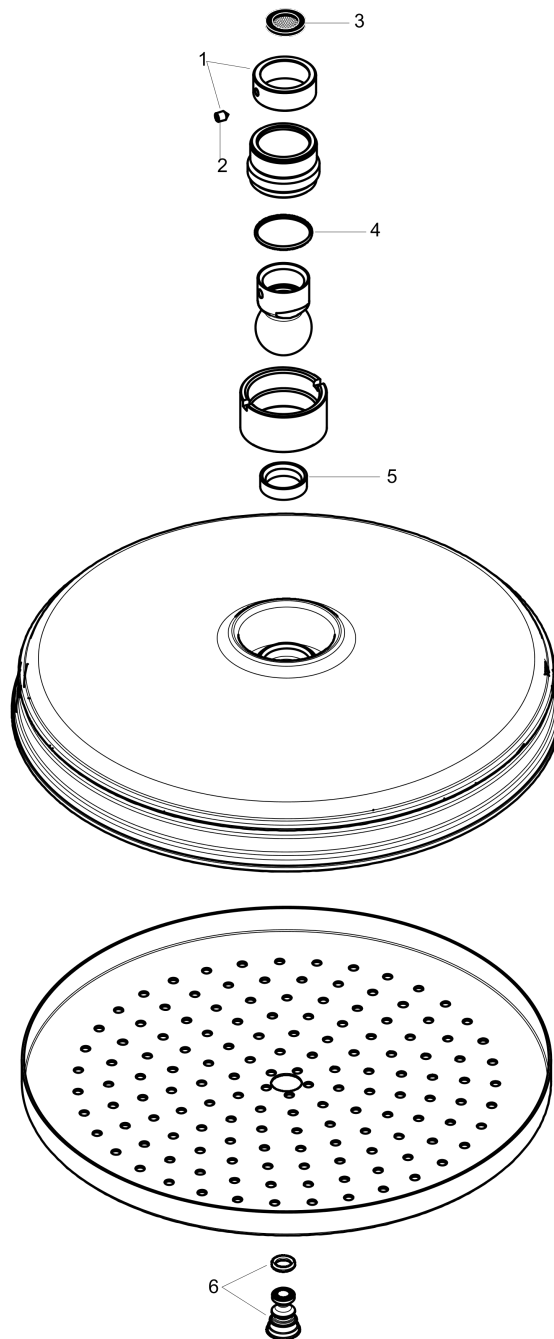

AXOR Montreux
Showerhead 240 1-Jet, 1.75 GPM
 Finish: **polished nickel** Part no. : **28374831**

Description

Features

- Shower head size: 9 1/2"
- Spray modes: Rain
- Max. flow: 1.75 GPM (6.6 L/Min)
- 140 spray channels
- Spray face finish: Fully-finished matching spray face
- Spray face removable for cleaning

Item details

List Price \$ 1,240.00

Technology

Compliance / Sustainability

Product image

Scale drawing

AXOR Montreux
Showerhead 240 1-Jet, 1.75 GPM
Finish: **polished nickel** Part no. : **28374831**

Exploded drawing

Year of production: >01/18

AXOR Montreux
Showerhead 240 1-Jet, 1.75 GPM
 Finish: **polished nickel** Part no. : **28374831**

Spare parts list

Year of production: >01/18

Pos.	Description	Part no.	Price	PU
1	lock washer	98942000	-	1
2	hollow set screw M4x6	97767000	-	1
3	filter packing	94246000	-	1
4	lever collar	97536000	-	1
5	seal	97606000	-	1
6	air jet (Eco)	95795830	-	1