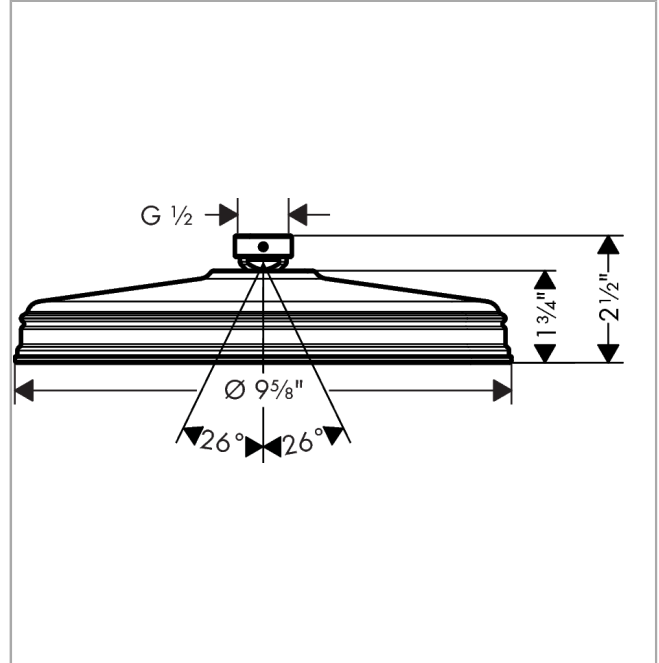

AXOR Montreux
Showerhead 240 1-Jet, 1.75 GPM
 Finish: **brushed nickel** Part no. : **28374821**

Description

Features

- Shower head size: 9 1/2"
- Spray modes: Rain
- Max. flow: 1.75 GPM (6.6 L/Min)
- 140 spray channels
- Spray face finish: Fully-finished matching spray face
- Spray face removable for cleaning

Item details

List Price \$ 1,288.00

Technology

Compliance / Sustainability

Product image

Scale drawing

AXOR Montreux
Showerhead 240 1-Jet, 1.75 GPM
Finish: **brushed nickel** Part no. : **28374821**

Exploded drawing

Year of production: >01/18

AXOR Montreux
Showerhead 240 1-Jet, 1.75 GPM
 Finish: **brushed nickel** Part no. : **28374821**

Spare parts list

Year of production: >01/18

Pos.	Description	Part no.	Price	PU
1	lock washer	98942000	-	1
2	hollow set screw M4x6	97767000	-	1
3	filter packing	94246000	-	1
4	lever collar	97536000	-	1
5	seal	97606000	-	1
6	air jet (Eco)	95795820	-	1