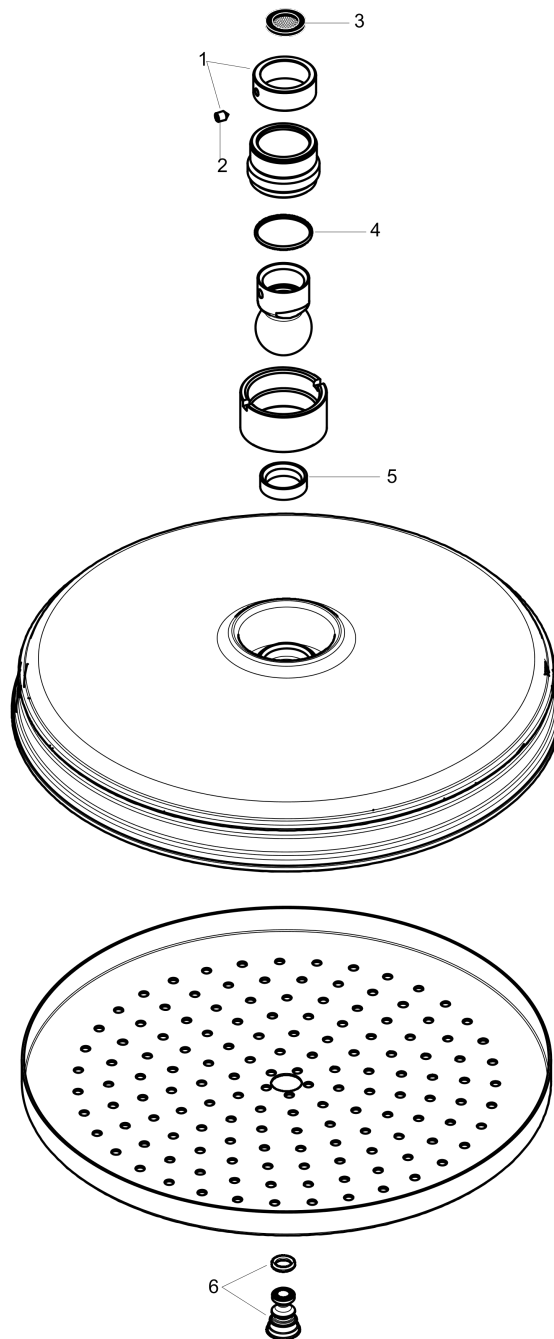

AXOR Montreux
Showerhead 240 1-Jet, 1.75 GPM
 Finish: **brushed nickel** Part no. : **28374821**

Description

Features

- Shower head size: 9 1/2"
- Spray modes: Rain
- Max. flow: 1.75 GPM (6.6 L/Min)
- 140 spray channels
- Spray face finish: Fully-finished matching spray face
- Spray face removable for cleaning

Item details

List Price \$ 1,288.00

Technology

Compliance / Sustainability

Product image

Scale drawing

AXOR Montreux
Showerhead 240 1-Jet, 1.75 GPM
Finish: **brushed nickel** Part no. : **28374821**

Exploded drawing

Year of production: >01/18

AXOR Montreux
Showerhead 240 1-Jet, 1.75 GPM
 Finish: **brushed nickel** Part no. : **28374821**

Spare parts list

Year of production: >01/18

Pos.	Description	Part no.	Price	PU
1	lock washer	98942000	-	1
2	hollow set screw M4x6	97767000	-	1
3	filter packing	94246000	-	1
4	lever collar	97536000	-	1
5	seal	97606000	-	1
6	air jet (Eco)	95795820	-	1