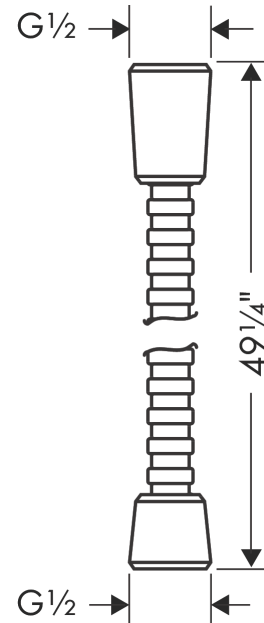

**Metal Handshower Hose, 49"**

Finish: **brushed black chrome** Part no. : **28112340**

**Description**

**Features**

- Metal shower hose
- Pivot connector prevents hose from tangling
- Kink-protected
- Connection thread: G 1/2

**Item details**

List Price \$ 174.00

**Compliance / Sustainability**

**Product image**

**Scale drawing**

**Metal Handshower Hose, 49"**  
 Finish: **brushed black chrome**

Part no. : **28112340**

Exploded drawing

Year of production: >11/16

**Metal Handshower Hose, 49"**

Finish: **brushed black chrome** Part no. : **28112340**

**Spare parts list**

Year of production: >11/16

Pos.	Description	Part no.	Price	PU
1	seal	98058000	-	1