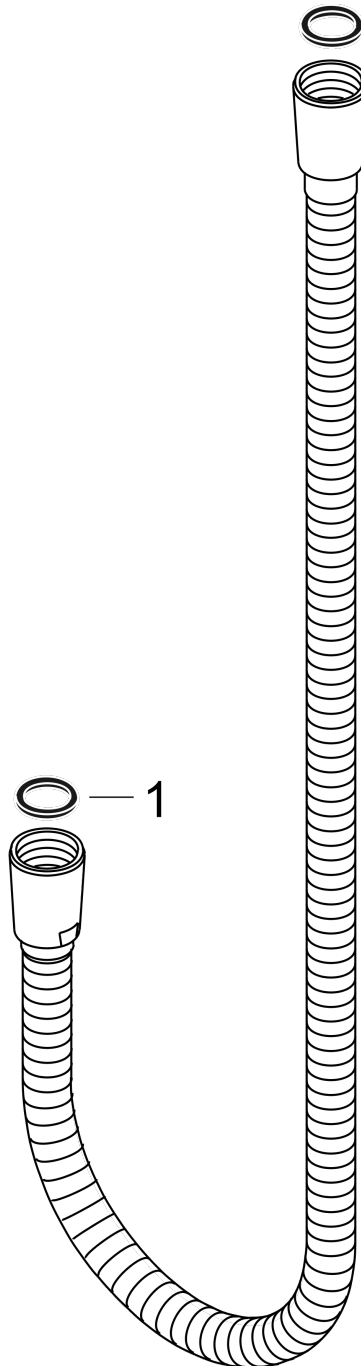

**Metal Handshower Hose, 49"**

Finish: **brushed black chrome** Part no. : **28112340**

**Description**

**Features**

- Metal shower hose
- Pivot connector prevents hose from tangling
- Kink-protected
- Connection thread: G 1/2

**Item details**

List Price \$ 174.00

**Compliance / Sustainability**

**Product image**

**Scale drawing**

**Metal Handshower Hose, 49"**  
 Finish: **brushed black chrome**

Part no. : **28112340**

Exploded drawing

Year of production: >11/16

**Metal Handshower Hose, 49"**

Finish: **brushed black chrome** Part no. : **28112340**

**Spare parts list**

Year of production: >11/16

Pos.	Description	Part no.	Price	PU
1	seal	98058000	-	1