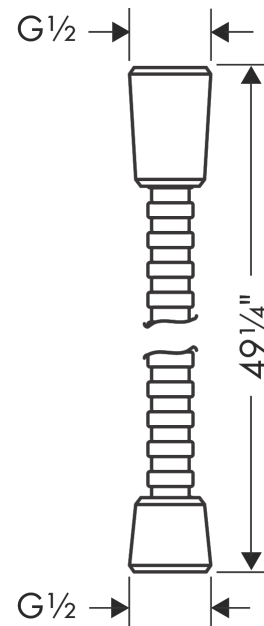

**Metal Handshower Hose, 49"**  
 Finish: **chrome** Part no. : **28112000**

**Description**

**Features**

- Metal shower hose
- Pivot connector prevents hose from tangling
- Kink-protected
- Connection thread: G 1/2

**Item details**

List Price \$ 132.00

**Compliance / Sustainability**

**Product image**

**Scale drawing**

**Metal Handshower Hose, 49"**  
 Finish: **chrome** Part no. : **28112000**

Exploded drawing

Year of production: >12/05

**Metal Handshower Hose, 49"**  
 Finish: **chrome** Part no. : **28112000**

**Spare parts list**

Year of production: >12/05

Pos.	Description	Part no.	Price	PU
1	seal	98058000	-	1