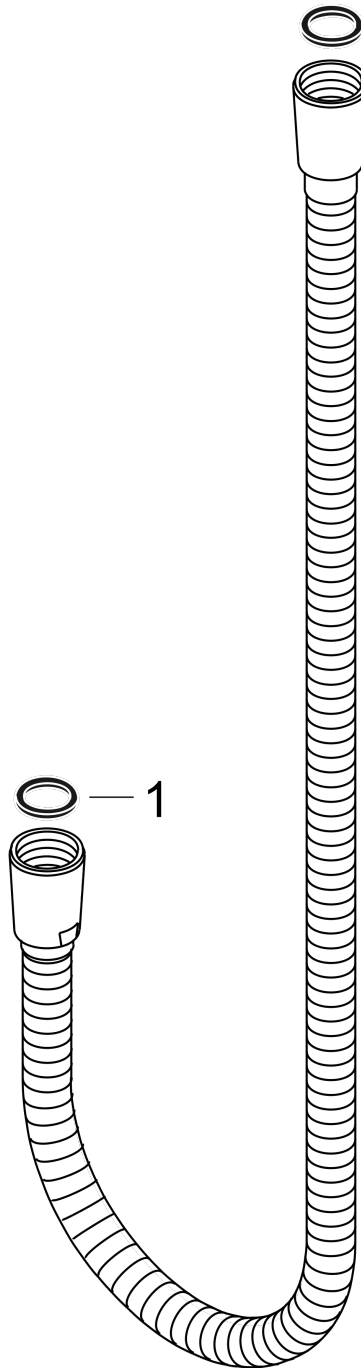

**Metal Handshower Hose, 49"**  
 Finish: **chrome** Part no. : **28112000**

**Description**

**Features**

- Metal shower hose
- Pivot connector prevents hose from tangling
- Kink-protected
- Connection thread: G 1/2

**Item details**

List Price \$ 132.00

**Compliance / Sustainability**

**Product image**

**Scale drawing**

**Metal Handshower Hose, 49"**  
 Finish: **chrome** Part no. : **28112000**

Exploded drawing

Year of production: >12/05

**Metal Handshower Hose, 49"**  
 Finish: **chrome** Part no. : **28112000**

**Spare parts list**

Year of production: >12/05

Pos.	Description	Part no.	Price	PU
1	seal	98058000	-	1