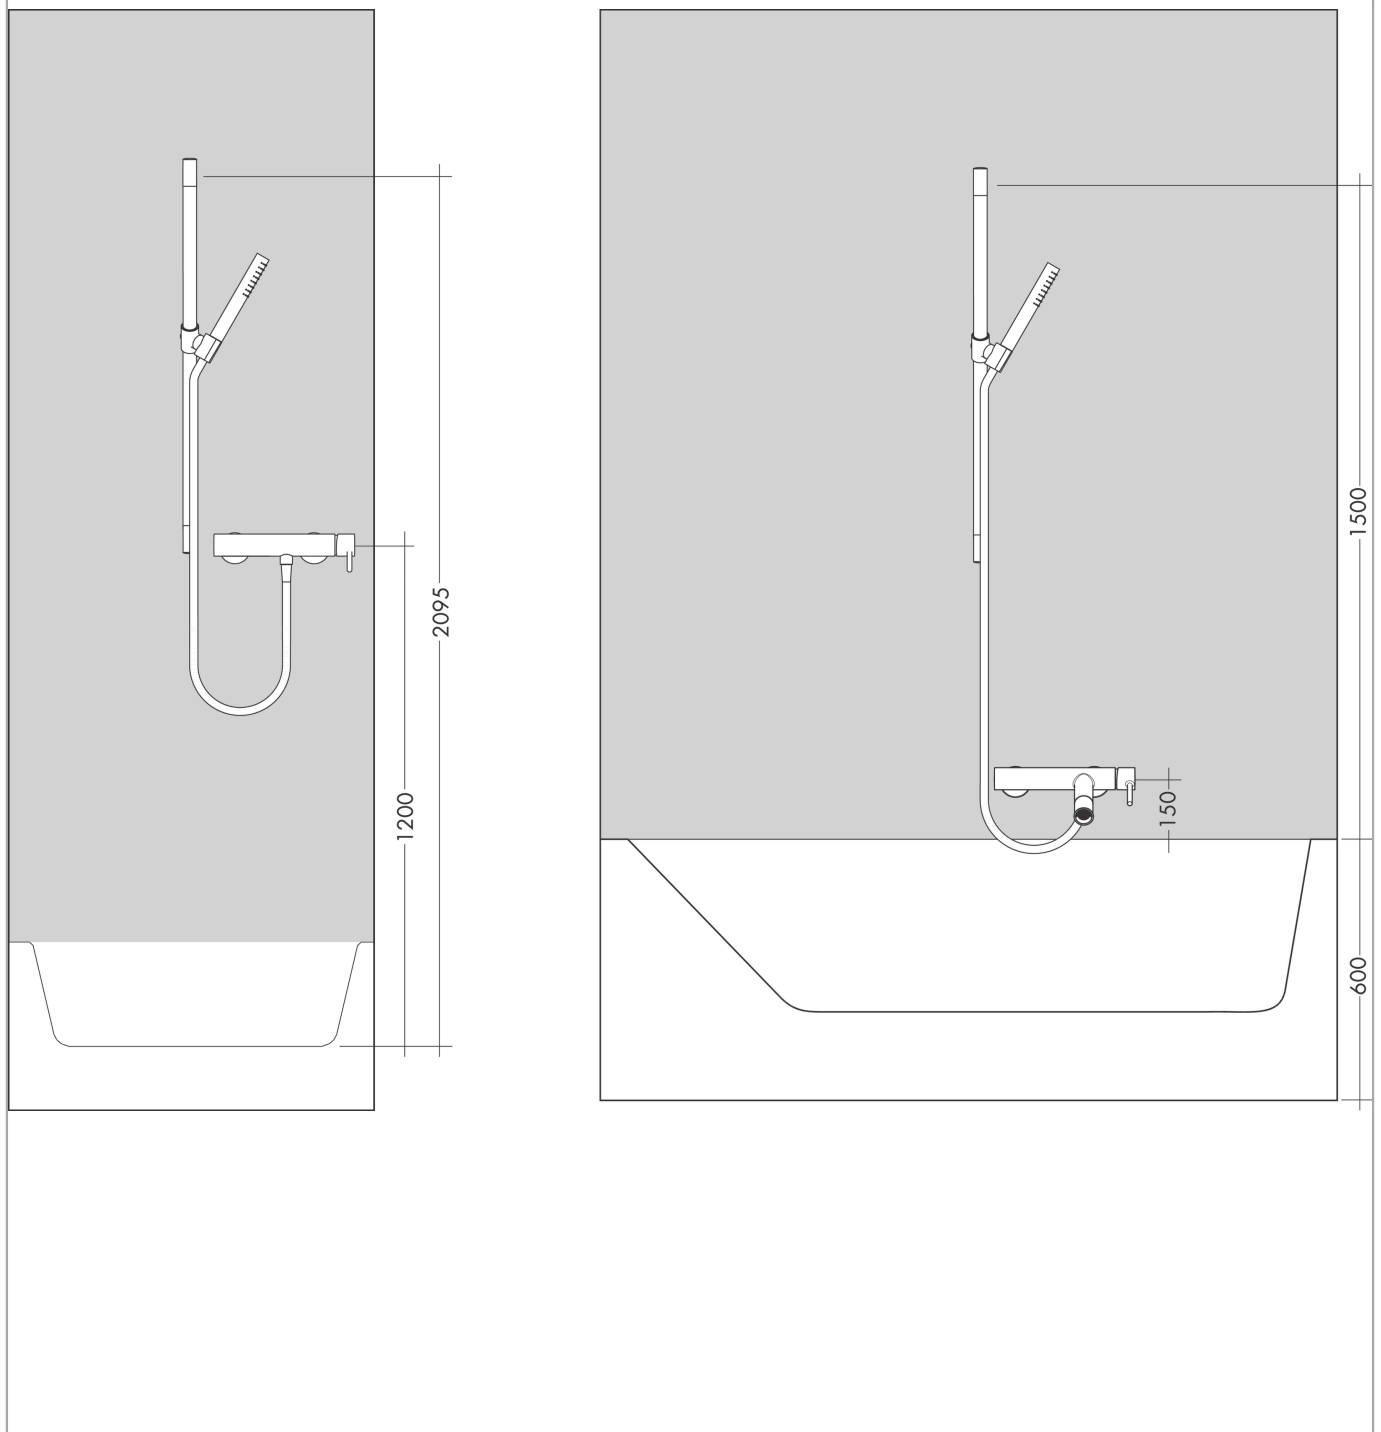

**AXOR Uno
Wallbar 36"**

Finish: **chrome** Part no. : **27989000**

Description

Features

- Consists of: Wallbar, Handshower hose, Slider, Shower hose, Wallbar
- Shower bar diameter: 7/8"
- Profile stand pipe: round
- Drilling distance: 36"
- Angle-adjustable holder pivots left and right, slides easily and locks in place

Item details

List Price \$ 672.00

Compliance / Sustainability

Product image

Scale drawing

**AXOR Uno
Wallbar 36"**

Finish: **chrome** Part no. : **27989000**

Installation example

**AXOR Uno
Wallbar 36"**

Finish: **chrome** Part no. : **27989000**

Exploded drawing

Year of production: >01/11

**AXOR Uno
Wallbar 36"**

Finish: **chrome** Part no. : **27989000**

Spare parts list

Year of production: >01/11

Pos.	Description	Part no.	Price	PU
1	mounting set	40915000	-	1
2	support cpl.	96486000	-	1
3	screw	97795000	-	1
4	cover	96485000	-	1
5	tile-matching-disk 7 mm	96397000	-	1
6	support, assy	96505000	-	1
7	guide	98918000	-	1
8	shower hose Isiflex'B 1,60 m	28276000	-	1
9	corner fitting set	28693000	-	1