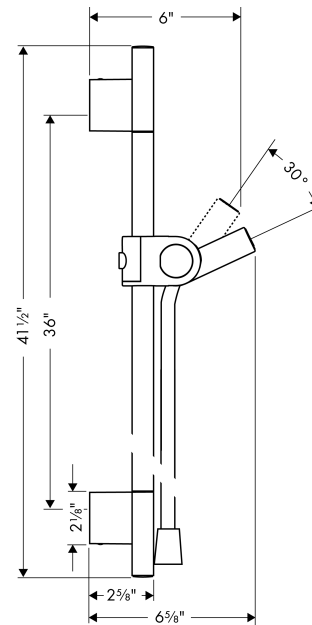

**AXOR Uno
Wallbar 36"**

Finish: **chrome** Part no. : **27989000**

Description

Features

- Consists of: Wallbar, Handshower hose, Slider, Shower hose, Wallbar
- Shower bar diameter: 7/8"
- Profile stand pipe: round
- Drilling distance: 36"
- Angle-adjustable holder pivots left and right, slides easily and locks in place

Item details

List Price \$ 672.00

Compliance / Sustainability

Product image

Scale drawing

**AXOR Uno
Wallbar 36"**

Finish: **chrome** Part no. : **27989000**

Installation example

**AXOR Uno
Wallbar 36"**

Finish: **chrome** Part no. : **27989000**

Exploded drawing

Year of production: >01/11

**AXOR Uno
Wallbar 36"**

Finish: **chrome** Part no. : **27989000**

Spare parts list

Year of production: >01/11

Pos.	Description	Part no.	Price	PU
1	mounting set	40915000	-	1
2	support cpl.	96486000	-	1
3	screw	97795000	-	1
4	cover	96485000	-	1
5	tile-matching-disk 7 mm	96397000	-	1
6	support, assy	96505000	-	1
7	guide	98918000	-	1
8	shower hose Isiflex'B 1,60 m	28276000	-	1
9	corner fitting set	28693000	-	1