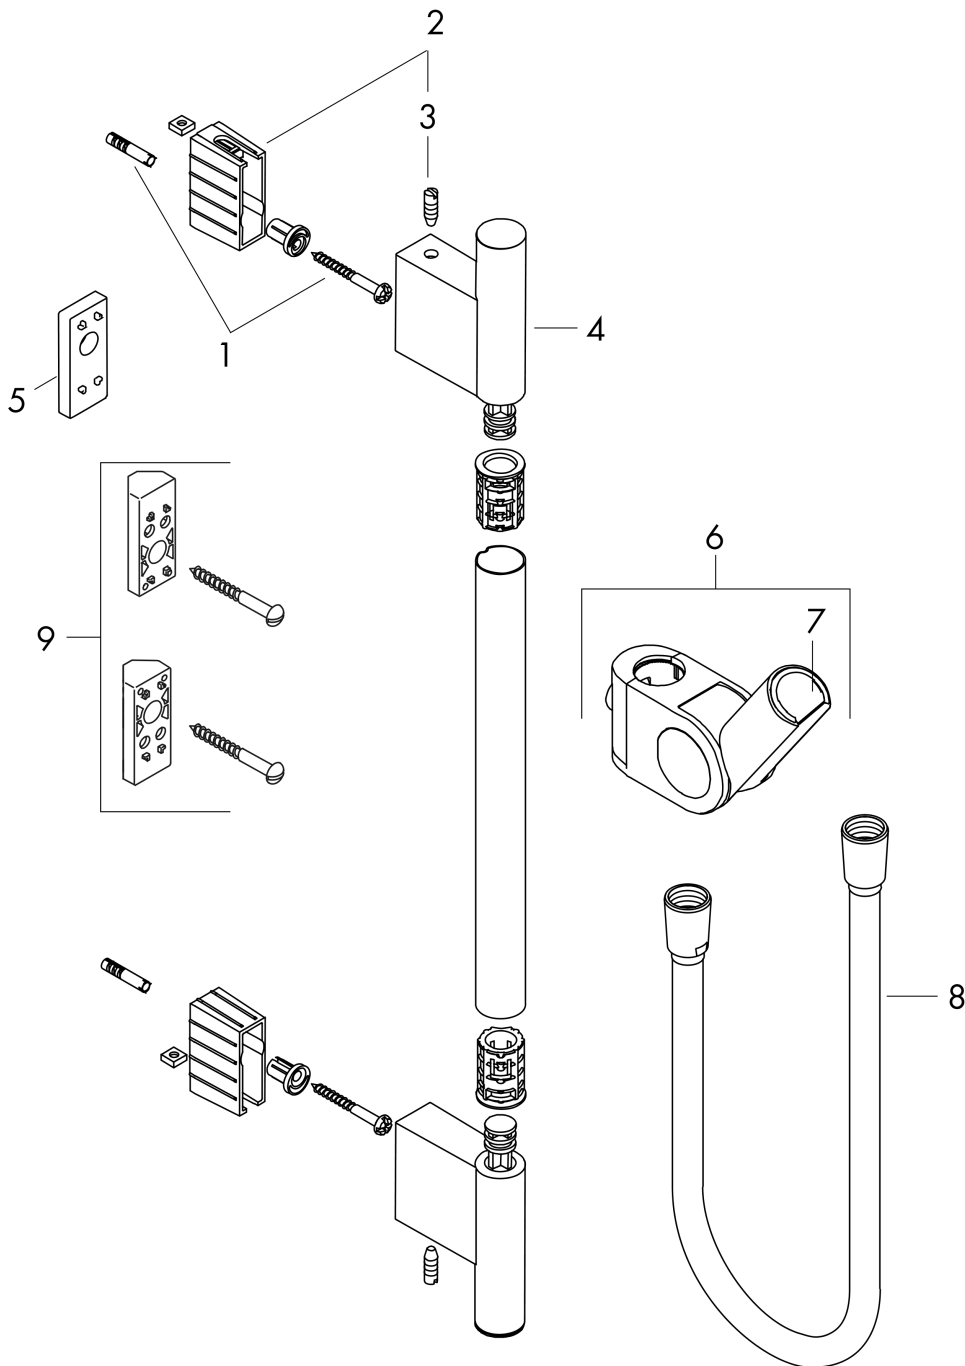

**AXOR Uno
Wallbar 36"**

Finish: **chrome** Part no. : **27989000**

Description

Features

- Consists of: Wallbar, Handshower hose, Slider, Shower hose, Wallbar
- Shower bar diameter: 7/8"
- Profile stand pipe: round
- Drilling distance: 36"
- Angle-adjustable holder pivots left and right, slides easily and locks in place

Item details

List Price \$ 672.00

Compliance / Sustainability

Product image

Scale drawing

**AXOR Uno
Wallbar 36"**

Finish: **chrome** Part no. : **27989000**

Installation example

**AXOR Uno
Wallbar 36"**

Finish: **chrome** Part no. : **27989000**

Exploded drawing

Year of production: >01/11

**AXOR Uno
Wallbar 36"**

Finish: **chrome** Part no. : **27989000**

Spare parts list

Year of production: >01/11

Pos.	Description	Part no.	Price	PU
1	mounting set	40915000	-	1
2	support cpl.	96486000	-	1
3	screw	97795000	-	1
4	cover	96485000	-	1
5	tile-matching-disk 7 mm	96397000	-	1
6	support, assy	96505000	-	1
7	guide	98918000	-	1
8	shower hose Isiflex'B 1,60 m	28276000	-	1
9	corner fitting set	28693000	-	1