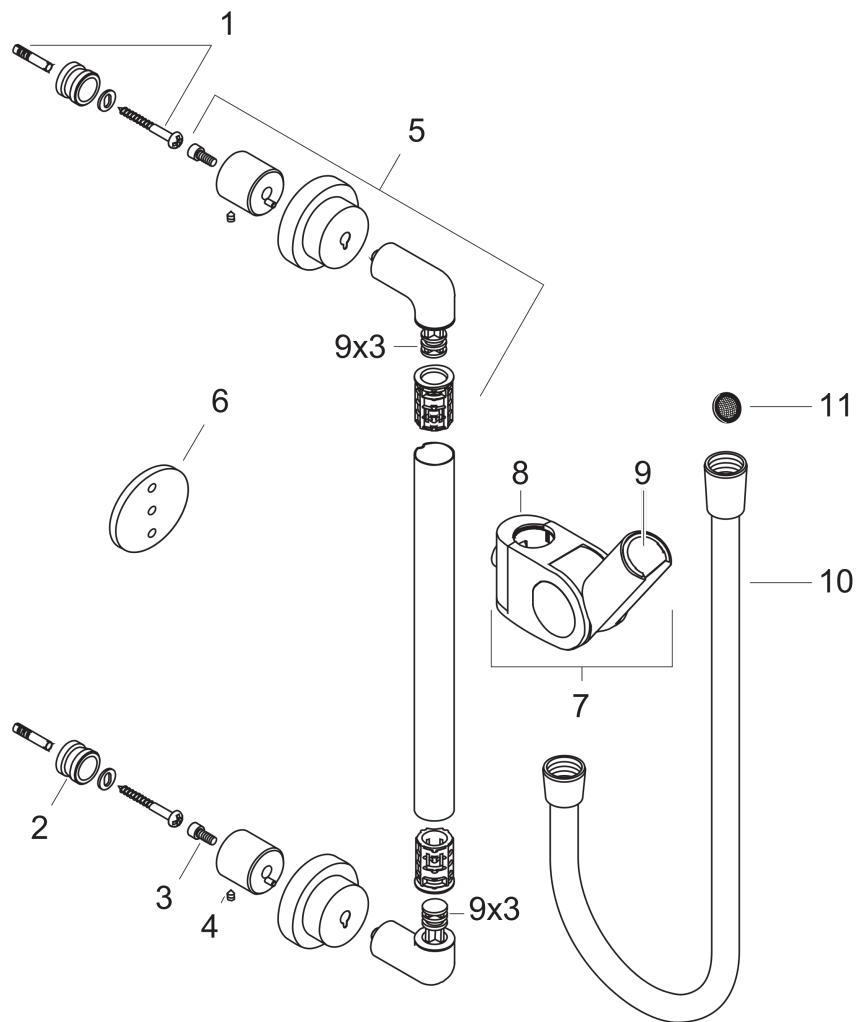

**AXOR Citterio**  
**Wallbar 36" with 63" Hose**  
 Finish: **brushed nickel** Part no. : **27831820**

**Description**

**Features**

- Consists of: Wallbar, Handshower hose, Slider, Shower hose, Wallbar
- Stand pipe: 38 1/8"
- Shower bar diameter: 7/8"
- Profile stand pipe: round
- Drilling distance: 36"

**Item details**

List Price \$ 817.00

**Compliance / Sustainability**

**Product image**

**Scale drawing**

**AXOR Citterio**  
**Wallbar 36" with 63" Hose**  
 Finish: **brushed nickel** Part no. : **27831820**

Installation example

**AXOR Citterio**  
**Wallbar 36" with 63" Hose**  
 Finish: brushed nickel Part no. : 27831820

Exploded drawing

Year of production: >04/07

**AXOR Citterio**  
**Wallbar 36" with 63" Hose**  
 Finish: **brushed nickel** Part no. : **27831820**

**Spare parts list**

Year of production: >04/07

Pos.	Description	Part no.	Price	PU
1	mounting set	40916000	-	1
2	support element	97597XXX	> \$ 10.00	-
3	hexagon socket screw M4x10	97661XXX	> \$ 5.00	-
4	hollow set screw M6x6	97660XXX	> \$ 5.00	-
5	wall support	97696XXX	> \$ 50.00	-
6	tile-matching-disk 7 mm	96380000	-	1
7	support, assy	96505820	-	1
8	cover	95982000	-	1
9	guide	98918XXX	-	-
10	shower hose Isiflex'B 1,60 m	28276XXX	> \$ 32.00	-
11	filter packing	94246000	-	1