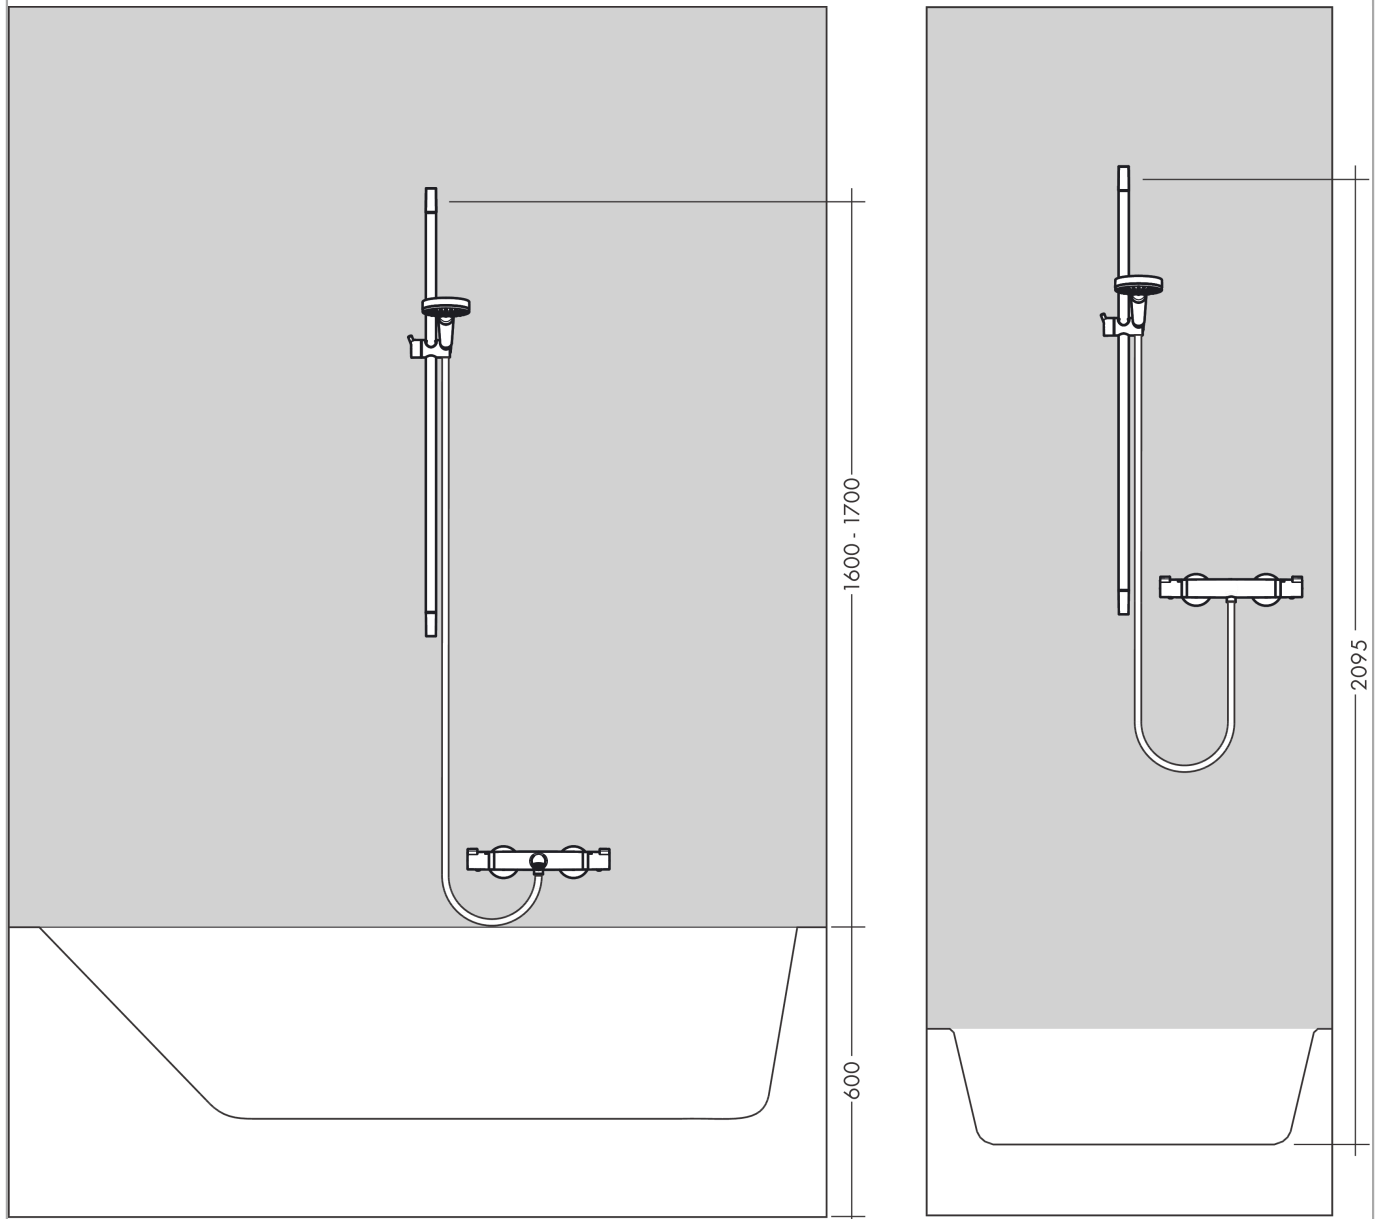

**AXOR Citterio**  
**Wallbar 36" with 63" Hose**  
 Finish: **brushed nickel** Part no. : **27831820**

**Description**

**Features**

- Consists of: Wallbar, Handshower hose, Slider, Shower hose, Wallbar
- Stand pipe: 38 1/8"
- Shower bar diameter: 7/8"
- Profile stand pipe: round
- Drilling distance: 36"

**Item details**

List Price \$ 817.00

**Compliance / Sustainability**

**Product image**

**Scale drawing**

**AXOR Citterio**  
**Wallbar 36" with 63" Hose**  
 Finish: **brushed nickel** Part no. : **27831820**

Installation example

**AXOR Citterio**  
**Wallbar 36" with 63" Hose**  
 Finish: brushed nickel Part no. : 27831820

Exploded drawing

Year of production: >04/07

**AXOR Citterio**  
**Wallbar 36" with 63" Hose**  
 Finish: **brushed nickel** Part no. : **27831820**

**Spare parts list**

Year of production: >04/07

Pos.	Description	Part no.	Price	PU
1	mounting set	40916000	-	1
2	support element	97597XXX	> \$ 10.00	-
3	hexagon socket screw M4x10	97661XXX	> \$ 5.00	-
4	hollow set screw M6x6	97660XXX	> \$ 5.00	-
5	wall support	97696XXX	> \$ 50.00	-
6	tile-matching-disk 7 mm	96380000	-	1
7	support, assy	96505820	-	1
8	cover	95982000	-	1
9	guide	98918XXX	-	-
10	shower hose Isiflex'B 1,60 m	28276XXX	> \$ 32.00	-
11	filter packing	94246000	-	1