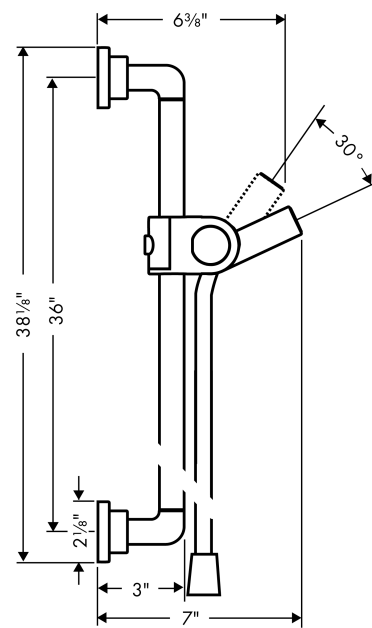

**AXOR Citterio**  
**Wallbar 36" with 63" Hose**  
 Finish: **brushed nickel** Part no. : **27831820**

**Description**

**Features**

- Consists of: Wallbar, Handshower hose, Slider, Shower hose, Wallbar
- Stand pipe: 38 1/8"
- Shower bar diameter: 7/8"
- Profile stand pipe: round
- Drilling distance: 36"

**Item details**

List Price \$ 817.00

**Compliance / Sustainability**

**Product image**

**Scale drawing**

**AXOR Citterio**  
**Wallbar 36" with 63" Hose**  
 Finish: **brushed nickel** Part no. : **27831820**

Installation example

**AXOR Citterio**  
**Wallbar 36" with 63" Hose**  
 Finish: brushed nickel Part no. : 27831820

Exploded drawing

Year of production: >04/07

**AXOR Citterio**  
**Wallbar 36" with 63" Hose**  
 Finish: **brushed nickel** Part no. : **27831820**

**Spare parts list**

Year of production: >04/07

Pos.	Description	Part no.	Price	PU
1	mounting set	40916000	-	1
2	support element	97597XXX	> \$ 10.00	-
3	hexagon socket screw M4x10	97661XXX	> \$ 5.00	-
4	hollow set screw M6x6	97660XXX	> \$ 5.00	-
5	wall support	97696XXX	> \$ 50.00	-
6	tile-matching-disk 7 mm	96380000	-	1
7	support, assy	96505820	-	1
8	cover	95982000	-	1
9	guide	98918XXX	-	-
10	shower hose Isiflex'B 1,60 m	28276XXX	> \$ 32.00	-
11	filter packing	94246000	-	1