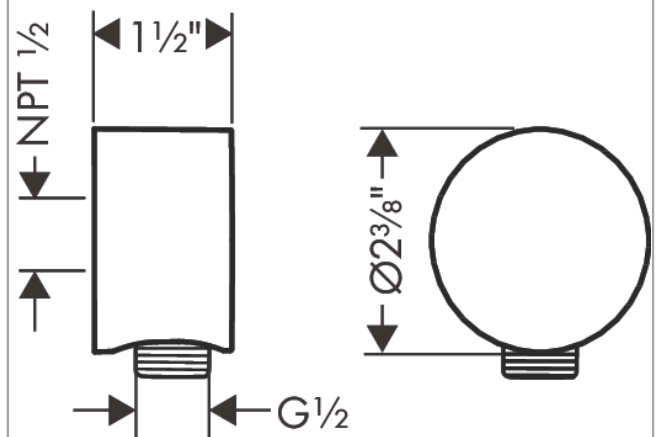

**AXOR ShowerSolutions
Wall Outlet with Check Valves**

Finish: **polished nickel** Part no. : **27451831**

Description

Features

- For all 1/2" hoses
- G 1/2
- For shower hoses with a conical nut

Item details

List Price \$ 145.00

Compliance / Sustainability

Product image

Scale drawing

**AXOR ShowerSolutions
Wall Outlet with Check Valves**

Finish: **polished nickel** Part no. : **27451831**

Exploded drawing

Year of production: >02/01

**AXOR ShowerSolutions
Wall Outlet with Check Valves**

Finish: **polished nickel** Part no. : **27451831**

Spare parts list

Year of production: >02/01

Pos.	Description	Part no.	Price	PU
1	connection angel	98531USA	> \$ 30.00	-
2	support element	98557000	-	1
3	set of non return valves DW 15	94074000	-	1