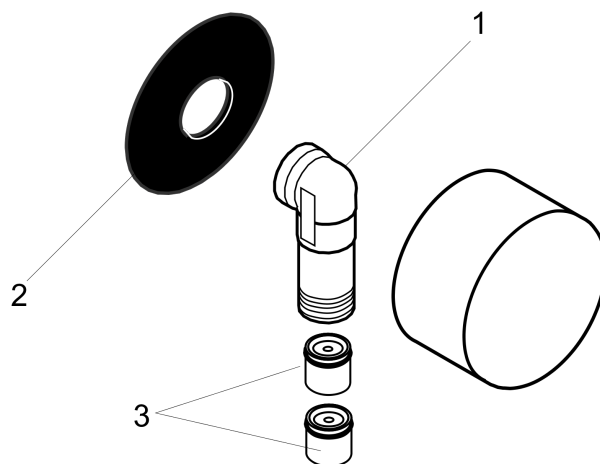

**AXOR ShowerSolutions
Wall Outlet with Check Valves**

Finish: **polished nickel** Part no. : **27451831**

Description

Features

- For all 1/2" hoses
- G 1/2
- For shower hoses with a conical nut

Item details

List Price \$ 145.00

Compliance / Sustainability

Product image

Scale drawing

**AXOR ShowerSolutions
Wall Outlet with Check Valves**

Finish: **polished nickel** Part no. : **27451831**

Exploded drawing

Year of production: >02/01

**AXOR ShowerSolutions
Wall Outlet with Check Valves**

Finish: **polished nickel** Part no. : **27451831**

Spare parts list

Year of production: >02/01

Pos.	Description	Part no.	Price	PU
1	connection angel	98531USA	> \$ 30.00	-
2	support element	98557000	-	1
3	set of non return valves DW 15	94074000	-	1