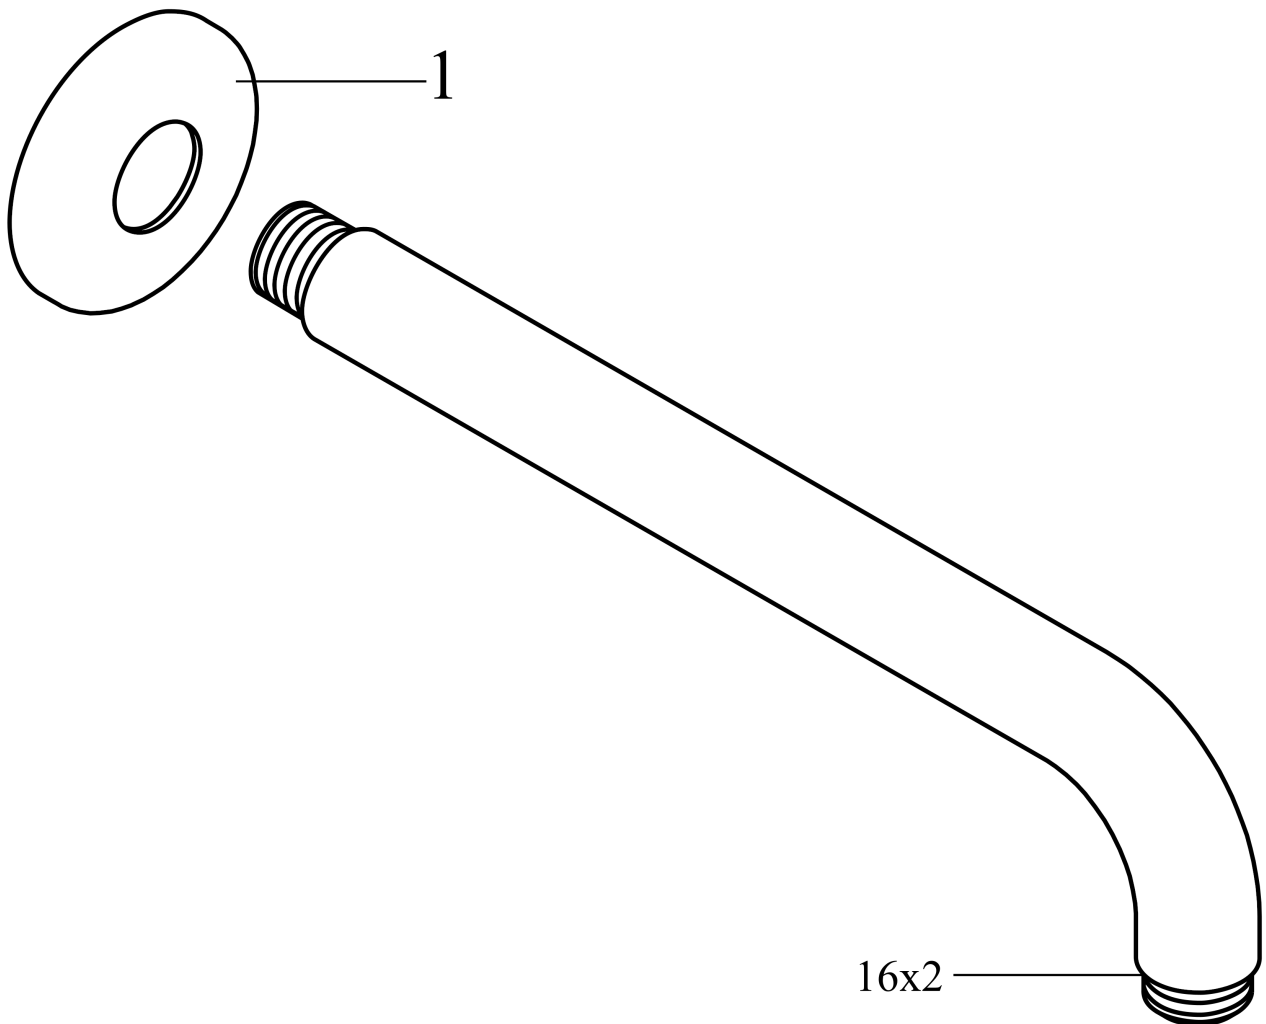

**Showerarm 9"**

Finish: **brushed nickel** Part no. : **27422821**

**Description**

**Features**

- Length: 9"
- Brass
- Version: 90° angle
- Connection type: 1/2" NPT
- Showerarm, Escutcheon, Assembly instructions

**Item details**

List Price \$ 234.00

**Compliance / Sustainability**

**Product image**

**Scale drawing**

**Showerarm 9"**

Finish: **brushed nickel** Part no. : **27422821**

**Exploded drawing**

Year of production: >11/04

**Showerarm 9"**

Finish: **brushed nickel** Part no. : **27422821**

**Spare parts list**

Year of production: >11/04

Pos.	Description	Part no.	Price	PU
1	escutcheon	28454820	-	1