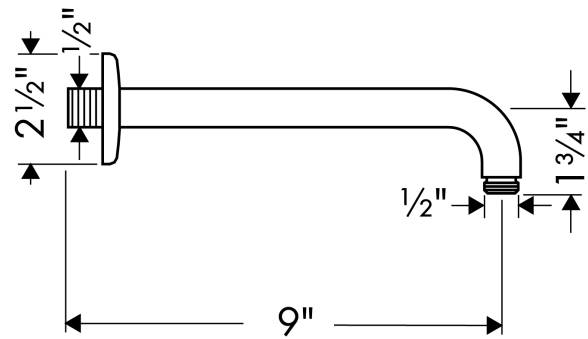

**Showerarm 9"**

Finish: **brushed nickel** Part no. : **27422821**

**Description**

**Features**

- Length: 9"
- Brass
- Version: 90° angle
- Connection type: 1/2" NPT
- Showerarm, Escutcheon, Assembly instructions

**Item details**

List Price \$ 234.00

**Compliance / Sustainability**

**Product image**

**Scale drawing**

**Showerarm 9"**

Finish: **brushed nickel** Part no. : **27422821**

**Exploded drawing**

Year of production: >11/04

**Showerarm 9"**

Finish: **brushed nickel** Part no. : **27422821**

**Spare parts list**

Year of production: >11/04

Pos.	Description	Part no.	Price	PU
1	escutcheon	28454820	-	1