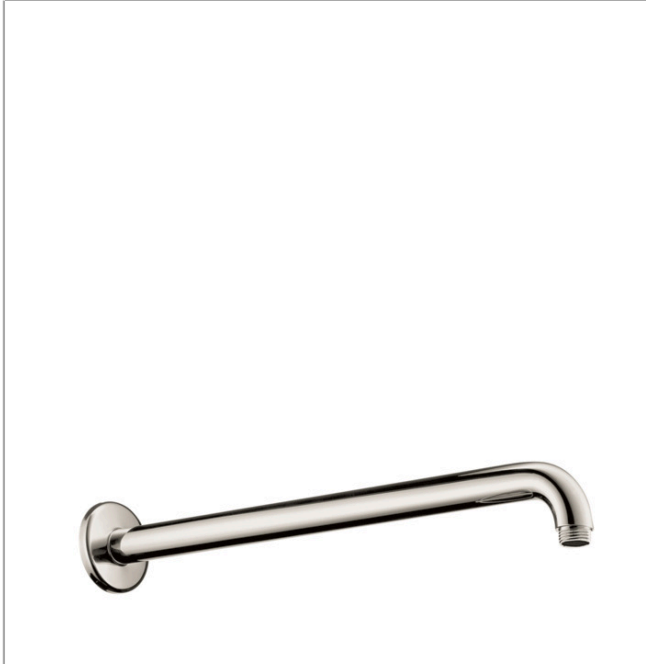

Showerarm Raindance 15"

Finish: **polished nickel** Part no. : **27413831**

Description

Features

- Length: 15 3/8"
- Brass
- Version: 90° angle
- Connection type: 1/2" NPT
- Showerarm, Escutcheon, Assembly instructions

Item details

List Price $ 288.00

Compliance / Sustainability

Product image