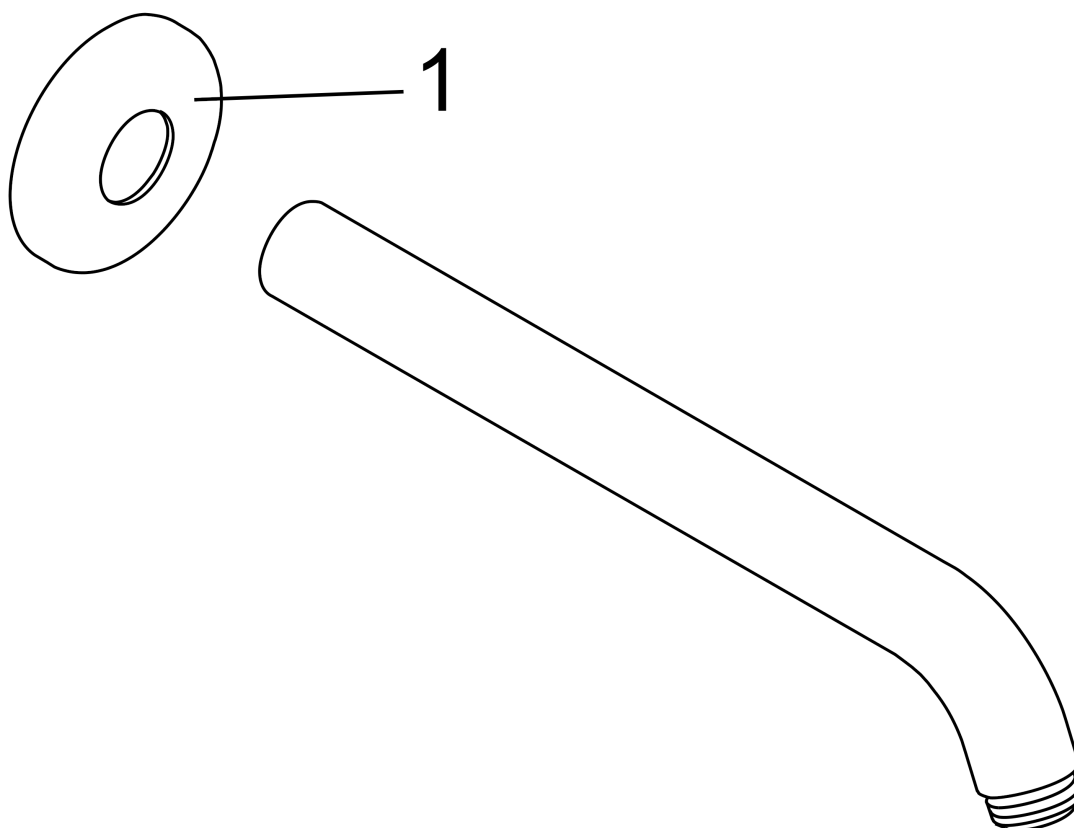

Showerarm 9"

Finish: **chrome** Part no. : **27412001**

Description

Features

- Length: 9"
- Brass
- Connection type: 1/2" NPT
- Escutcheon

Item details

List Price \$ 191.00

Compliance / Sustainability

Product image

Scale drawing

Showerarm 9"

Finish: **chrome**

Part no. : **27412001**

Exploded drawing

Year of production: >07/08

Showerarm 9"

Finish: **chrome** Part no. : **27412001**

Spare parts list

Year of production: >07/08

Pos.	Description	Part no.	Price	PU
1	escutcheon	28454000	-	1