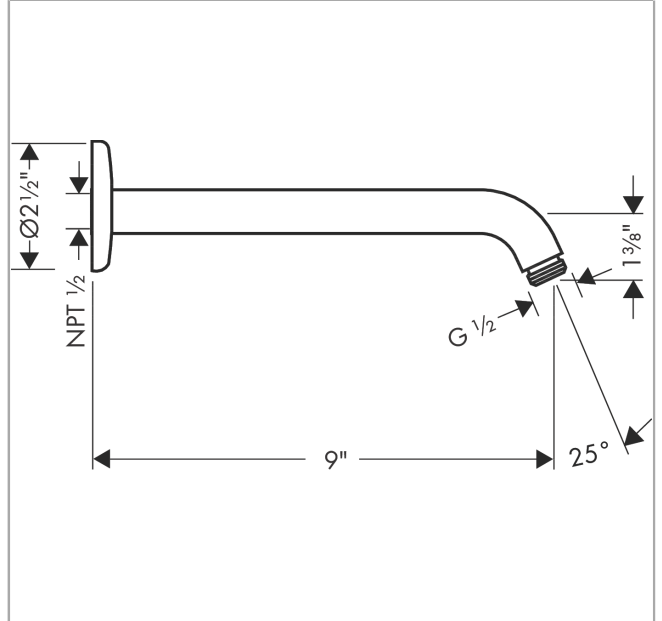

Showerarm 9"

Finish: **chrome** Part no. : **27412001**

Description

Features

- Length: 9"
- Brass
- Connection type: 1/2" NPT
- Escutcheon

Item details

List Price \$ 191.00

Compliance / Sustainability

Product image

Scale drawing

Showerarm 9"

Finish: **chrome**

Part no. : **27412001**

Exploded drawing

Year of production: >07/08

Showerarm 9"

Finish: **chrome** Part no. : **27412001**

Spare parts list

Year of production: >07/08

Pos.	Description	Part no.	Price	PU
1	escutcheon	28454000	-	1