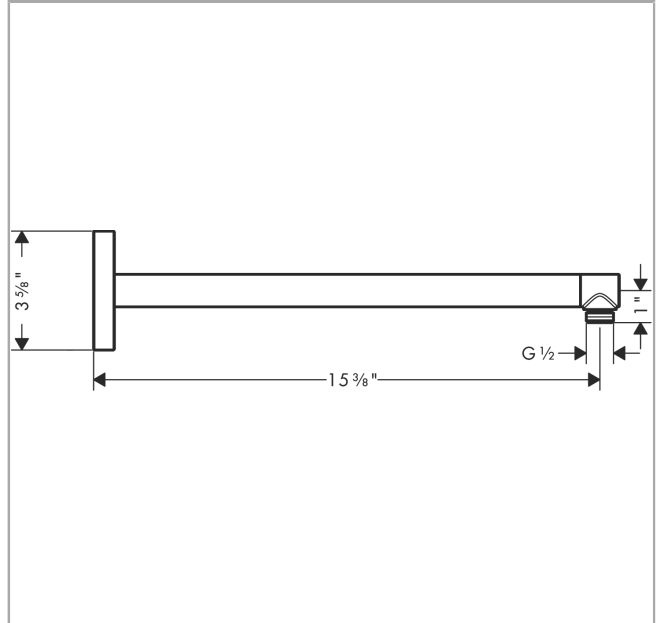

**AXOR ShowerSolutions
Showerarm 15" softsquare**

Finish: **brushed nickel** Part no. : **26967821**

Description

Features

- Length: 15 3/8"
- Brass
- Connection type: 1/2" NPT
- Showerarm, Metal escutcheon, Mounting Material, Assembly instructions

Item details

List Price \$ 354.00

Compliance / Sustainability

Product image

Scale drawing

AXOR ShowerSolutions
Showerarm 15" softsquare

Finish: brushed nickel Part no. : 26967821

Exploded drawing

Year of production: >07/22

AXOR ShowerSolutions
Showerarm 15" softsquare
 Finish: brushed nickel Part no. : **26967821**

Spare parts list

Year of production: >07/22

Pos.	Description	Part no.	Price	PU
1	escutcheon	94581820	-	1
2	mounting set	96179000	-	1
3	O-ring 14x2	98129000	-	1