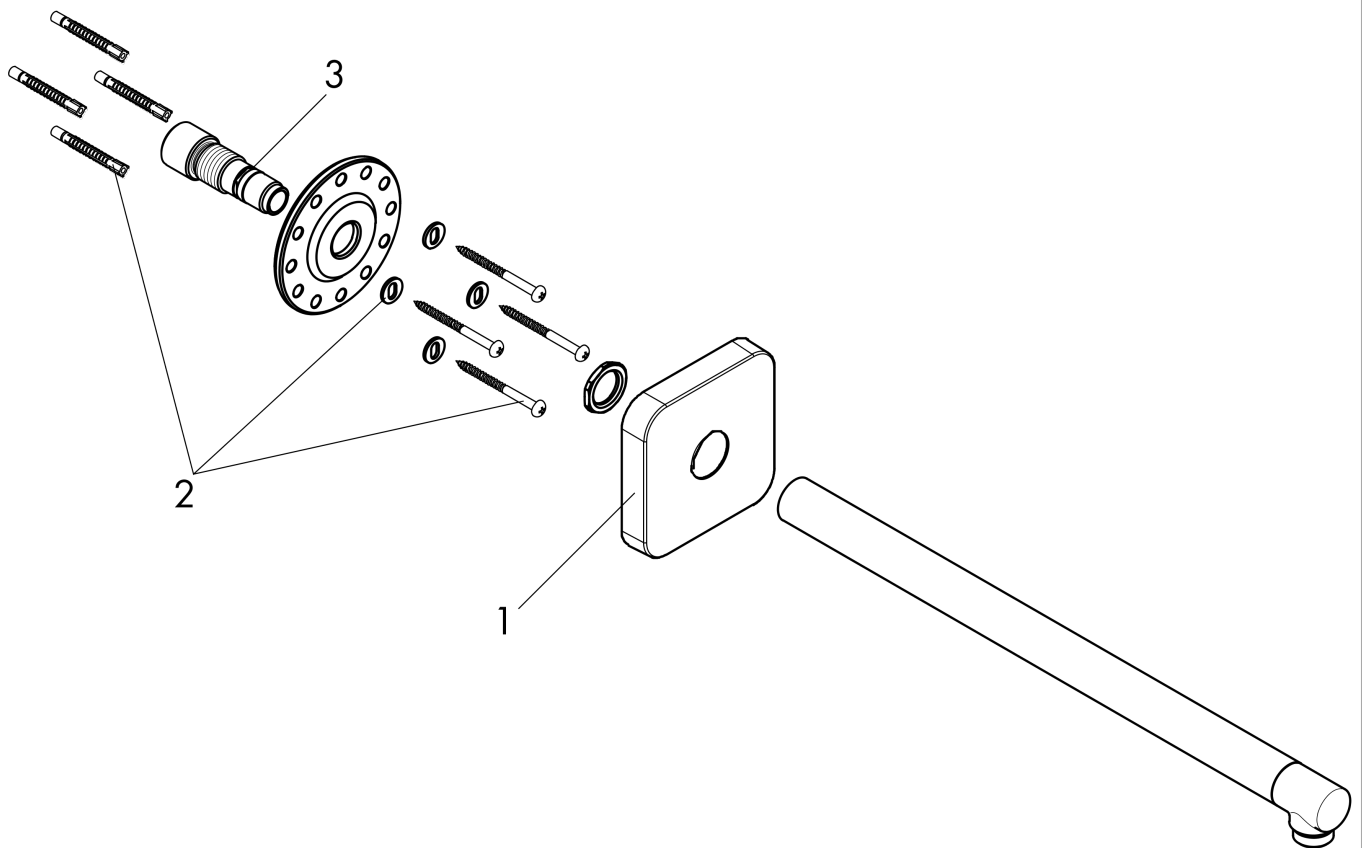

**AXOR ShowerSolutions
Showerarm 15" softsquare**

Finish: **brushed nickel** Part no. : **26967821**

Description

Features

- Length: 15 3/8"
- Brass
- Connection type: 1/2" NPT
- Showerarm, Metal escutcheon, Mounting Material, Assembly instructions

Item details

List Price \$ 354.00

Compliance / Sustainability

Product image

Scale drawing

AXOR ShowerSolutions
Showerarm 15" softsquare

Finish: brushed nickel Part no. : 26967821

Exploded drawing

Year of production: >07/22

AXOR ShowerSolutions
Showerarm 15" softsquare
 Finish: brushed nickel Part no. : **26967821**

Spare parts list

Year of production: >07/22

Pos.	Description	Part no.	Price	PU
1	escutcheon	94581820	-	1
2	mounting set	96179000	-	1
3	O-ring 14x2	98129000	-	1