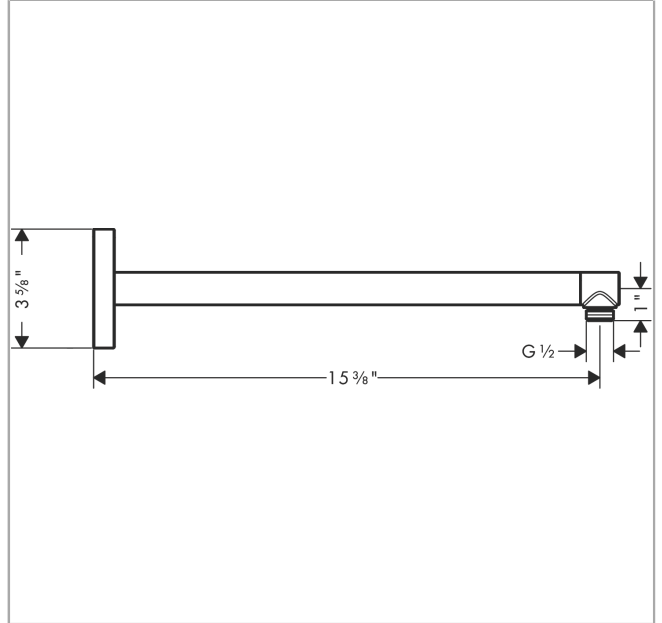

AXOR ShowerSolutions
Showerarm 15" softsquare
 Finish: **chrome** Part no. : **26967001**

Description

Features

- Length: 15 3/8"
- Brass
- Connection type: 1/2" NPT
- Showerarm, Metal escutcheon, Mounting Material, Assembly instructions

Item details

List Price \$ 268.00

Compliance / Sustainability

Product image

Scale drawing

AXOR ShowerSolutions
Showerarm 15" softsquare
 Finish: **chrome** Part no. : **26967001**

Exploded drawing

Year of production: >07/22

AXOR ShowerSolutions
Showerarm 15" softsquare
 Finish: **chrome** Part no. : **26967001**

Spare parts list

Year of production: >07/22

Pos.	Description	Part no.	Price	PU
1	escutcheon	94581000	-	1
2	mounting set	96179000	-	1
3	O-ring 14x2	98129000	-	1