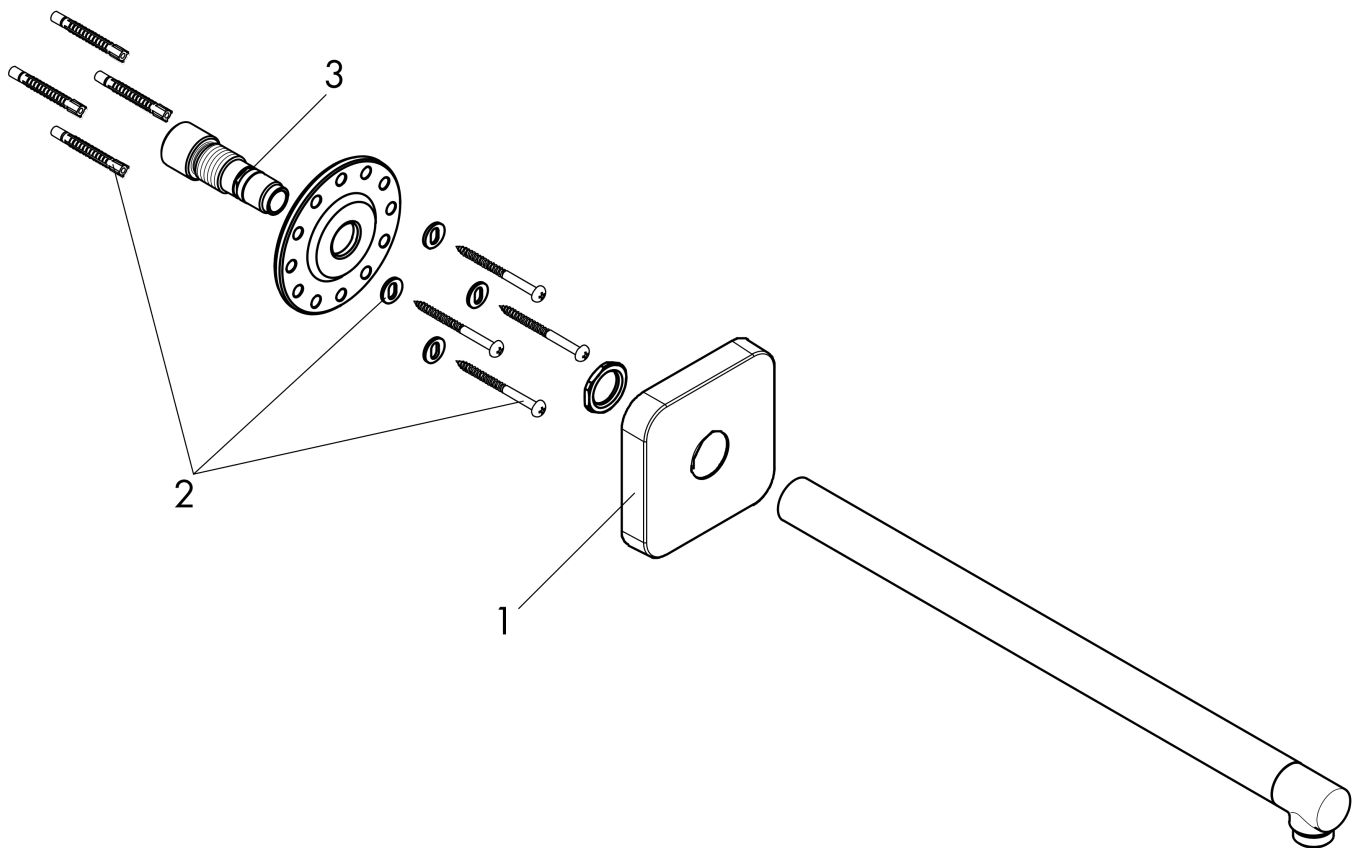

AXOR ShowerSolutions
Showerarm 15" softsquare
 Finish: **chrome** Part no. : **26967001**

Description

Features

- Length: 15 3/8"
- Brass
- Connection type: 1/2" NPT
- Showerarm, Metal escutcheon, Mounting Material, Assembly instructions

Item details

List Price \$ 268.00

Compliance / Sustainability

Product image

Scale drawing

AXOR ShowerSolutions
Showerarm 15" softsquare
 Finish: **chrome** Part no. : **26967001**

Exploded drawing

Year of production: >07/22

AXOR ShowerSolutions
Showerarm 15" softsquare
 Finish: **chrome** Part no. : **26967001**

Spare parts list

Year of production: >07/22

Pos.	Description	Part no.	Price	PU
1	escutcheon	94581000	-	1
2	mounting set	96179000	-	1
3	O-ring 14x2	98129000	-	1