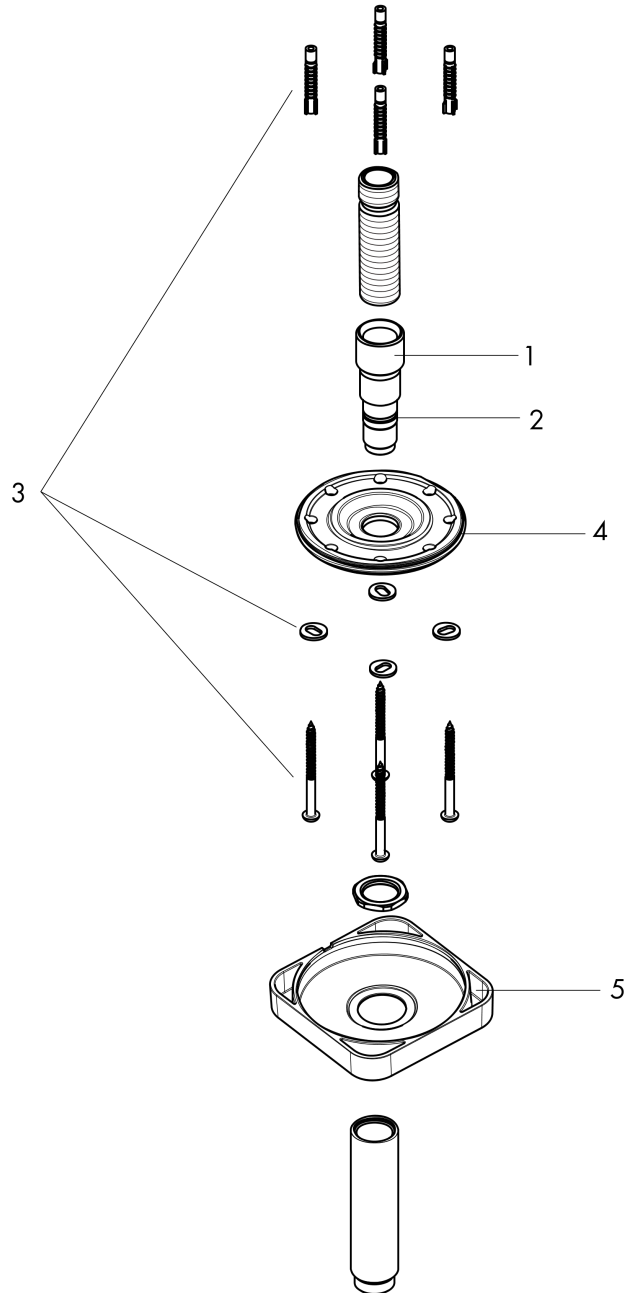

AXOR ShowerSolutions
Extension Pipe for Ceiling Mount, SoftSquare - 12"
 Finish: **chrome** Part no. : **26966001**

Description

Features

- Length: 11 3/4"
- Brass
- Connection type: 1/2" NPT
- Ceiling connector, Escutcheon, Mounting Material, Assembly instructions

Item details

List Price \$ 212.00

Compliance / Sustainability

Product image

Scale drawing

AXOR ShowerSolutions
Extension Pipe for Ceiling Mount, SoftSquare - 12"
Finish: **chrome** Part no. : **26966001**

Exploded drawing

Year of production: >07/22

AXOR ShowerSolutions
Extension Pipe for Ceiling Mount, SoftSquare - 12"
 Finish: **chrome** Part no. : **26966001**

Spare parts list

Year of production: >07/22

Pos.	Description	Part no.	Price	PU
2	O-ring 14x2	98129000	-	1
3	mounting set	96179000	-	1
5	escutcheon	94581000	-	1