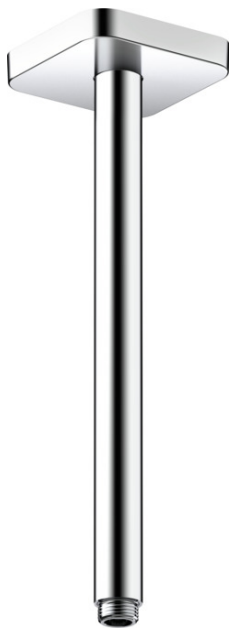

AXOR ShowerSolutions
Extension Pipe for Ceiling Mount, SoftSquare - 12"
 Finish: **chrome** Part no. : **26966001**

Description

Features

- Length: 11 3/4"
- Brass
- Connection type: 1/2" NPT
- Ceiling connector, Escutcheon, Mounting Material, Assembly instructions

Item details

List Price \$ 212.00

Compliance / Sustainability

Product image

Scale drawing

AXOR ShowerSolutions
Extension Pipe for Ceiling Mount, SoftSquare - 12"
Finish: **chrome** Part no. : **26966001**

Exploded drawing

Year of production: >07/22

AXOR ShowerSolutions
Extension Pipe for Ceiling Mount, SoftSquare - 12"
 Finish: **chrome** Part no. : **26966001**

Spare parts list

Year of production: >07/22

Pos.	Description	Part no.	Price	PU
2	O-ring 14x2	98129000	-	1
3	mounting set	96179000	-	1
5	escutcheon	94581000	-	1