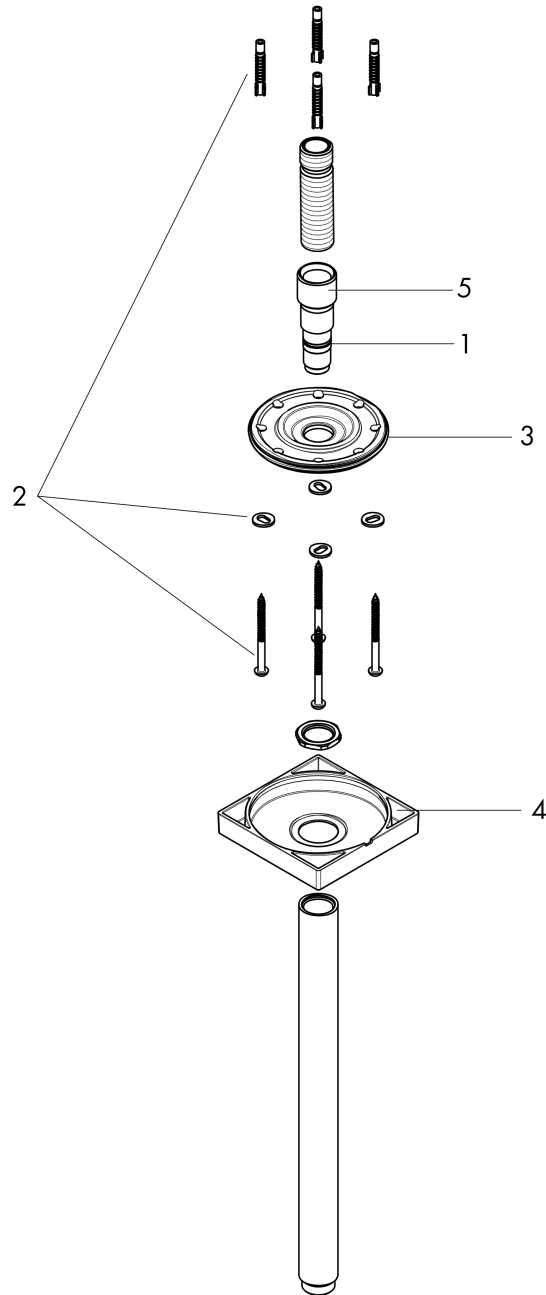

AXOR ShowerSolutions
Extension Pipe for Ceiling Mount, Square- 12"
 Finish: **chrome** Part no. : **26438001**

Description

Features

- Length: 11 3/4"
- Brass
- Connection type: 1/2" NPT
- Ceiling connector, Escutcheon, Mounting Material, Assembly instructions

Item details

List Price \$ 212.00

Compliance / Sustainability

Product image

Scale drawing

AXOR ShowerSolutions
Extension Pipe for Ceiling Mount, Square- 12"
Finish: **chrome** Part no. : **26438001**

Exploded drawing

Year of production: >04/23

AXOR ShowerSolutions
Extension Pipe for Ceiling Mount, Square- 12"
 Finish: **chrome** Part no. : **26438001**

Spare parts list

Year of production: >04/23

Pos.	Description	Part no.	Price	PU
1	O-ring 14x2	98129000	-	1
2	mounting set	96179000	-	1
3	O-ring 82x2,5	94732000	-	1