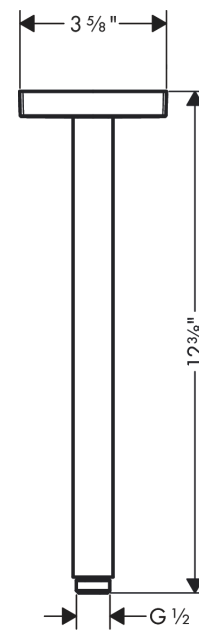

AXOR ShowerSolutions
Extension Pipe for Ceiling Mount, Square- 12"
 Finish: **chrome** Part no. : **26438001**

Description

Features

- Length: 11 3/4"
- Brass
- Connection type: 1/2" NPT
- Ceiling connector, Escutcheon, Mounting Material, Assembly instructions

Item details

List Price \$ 212.00

Compliance / Sustainability

Product image

Scale drawing

AXOR ShowerSolutions
Extension Pipe for Ceiling Mount, Square- 12"
Finish: **chrome** Part no. : **26438001**

Exploded drawing

Year of production: >04/23

AXOR ShowerSolutions
Extension Pipe for Ceiling Mount, Square- 12"
 Finish: **chrome** Part no. : **26438001**

Spare parts list

Year of production: >04/23

Pos.	Description	Part no.	Price	PU
1	O-ring 14x2	98129000	-	1
2	mounting set	96179000	-	1
3	O-ring 82x2,5	94732000	-	1