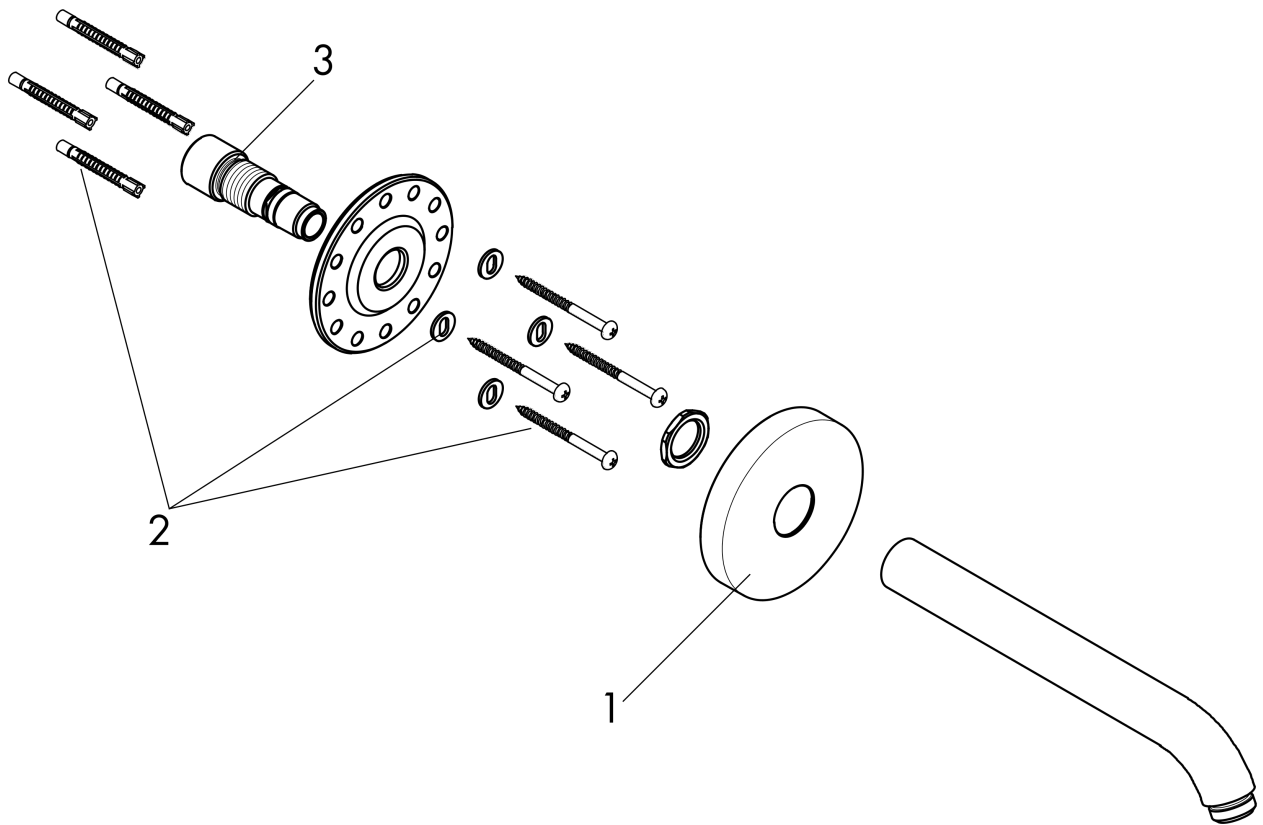

**AXOR ShowerSolutions**  
**Showerarm 9" Round**  
 Finish: **chrome** Part no. : **26435001**

**Description**

**Features**

- Length: 9"
- Brass
- Connection type: 1/2" NPT
- Showerarm, Escutcheon, Mounting Material, Assembly instructions

**Item details**

List Price \$ 201.00

**Compliance / Sustainability**

**Product image**

**Scale drawing**

AXOR ShowerSolutions  
Showerarm 9" Round  
Finish: chrome Part no. : 26435001

Exploded drawing

Year of production: >01/22

**AXOR ShowerSolutions**  
**Showerarm 9" Round**  
 Finish: **chrome** Part no. : **26435001**

**Spare parts list**

Year of production: >01/22

Pos.	Description	Part no.	Price	PU
1	escutcheon	93827000	-	1
2	mounting set	96179000	-	1
3	O-ring 14x2	98129000	-	1