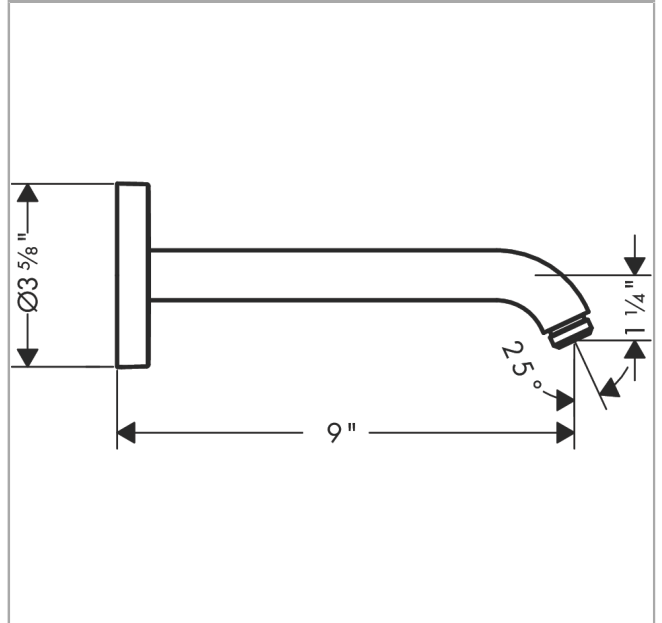

**AXOR ShowerSolutions**  
**Showerarm 9" Round**  
 Finish: **chrome** Part no. : **26435001**

**Description**

**Features**

- Length: 9"
- Brass
- Connection type: 1/2" NPT
- Showerarm, Escutcheon, Mounting Material, Assembly instructions

**Item details**

List Price \$ 201.00

**Compliance / Sustainability**

**Product image**

**Scale drawing**

AXOR ShowerSolutions  
Showerarm 9" Round  
Finish: chrome Part no. : 26435001

Exploded drawing

Year of production: >01/22

**AXOR ShowerSolutions**  
**Showerarm 9" Round**  
 Finish: **chrome** Part no. : **26435001**

**Spare parts list**

Year of production: >01/22

Pos.	Description	Part no.	Price	PU
1	escutcheon	93827000	-	1
2	mounting set	96179000	-	1
3	O-ring 14x2	98129000	-	1